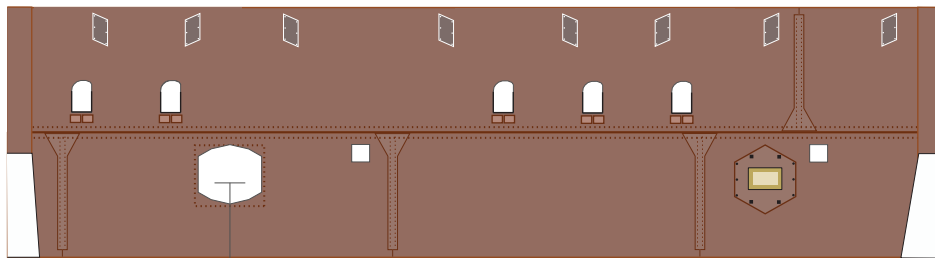

1:96 Scale

1:96 Scale

Print on Cardstock (110 lb)

ATLAS V Common Core Booster 400 Series

Common Core Booster

ATLAS V Common Core Booster 400 Series

1:96 Scale

Print on Metallic paper

Print on Cardstock (110 lb)

ATLAS V Interstage Section

1:96 Scale

New Version 2016

Glue a 2mm x 5 mm rod on the back of each attachment door to cover the openings on the Interstage section if no SRBs are used