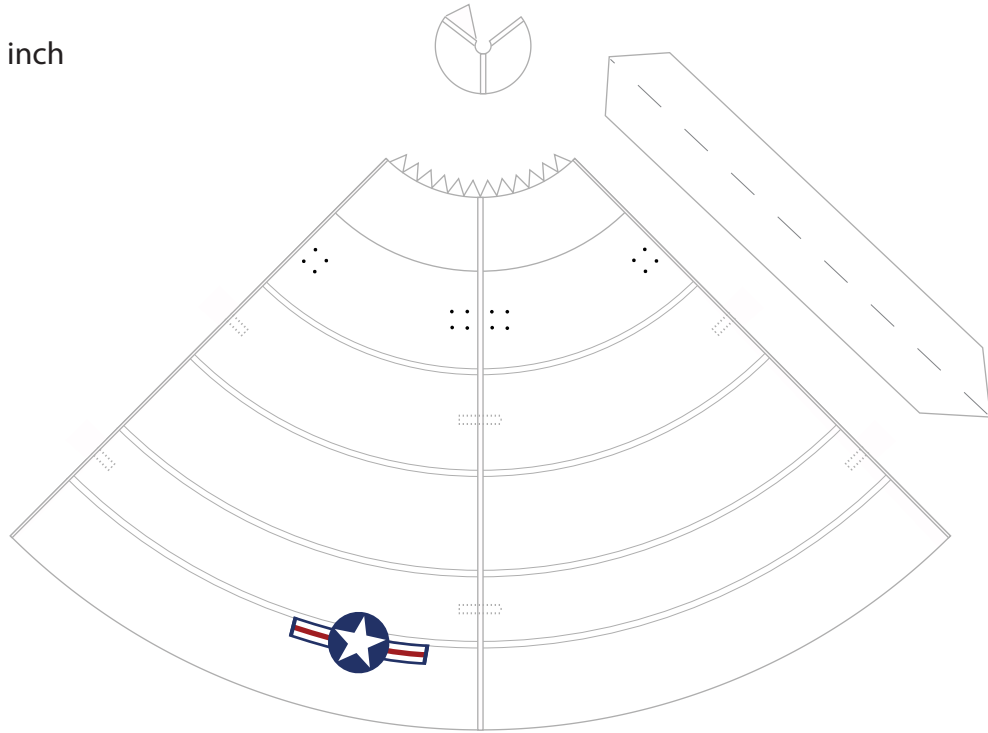

1 cm
1 inch

ATLAS V NROL-52

Print on Cardstock (110 lb)

1:96 Scale

4 m XEPF

1 cm
1 inch

ATLAS V NROL-52

Print on Cardstock (110 lb)

Print on Cardstock (110 lb)

ATLAS V Interstage Section

1:96 Scale

New Version 2016

Glue a 2mm x 5 mm rod on the back of each attachment door to cover the openings on the Interstage section if no SRBs are used