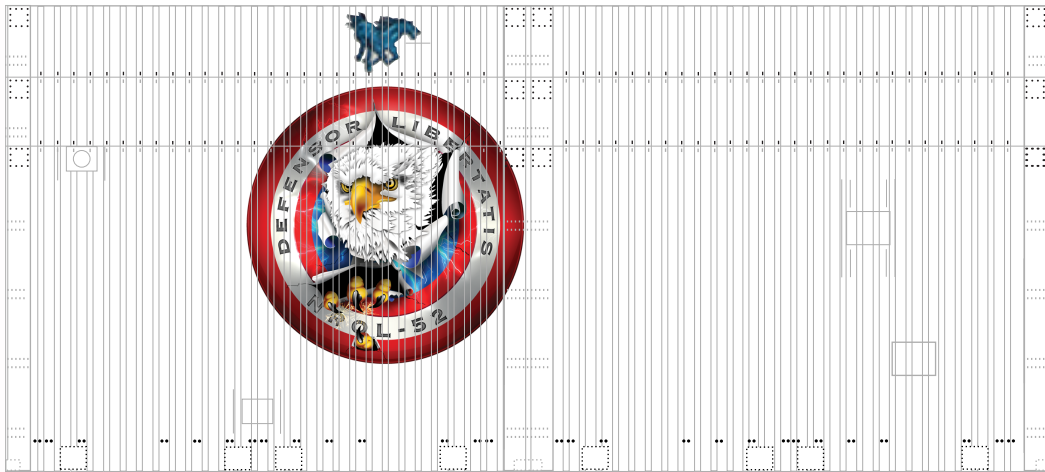

1 cm
1 inch

ATLAS V NROL-52

Print on Cardstock (110 lb)

1:96 Scale

4 m XEPF

1 cm
1 inch

ATLAS V NROL-52

Print on Cardstock (110 lb)

1:96 Scale

1:96 Scale

Print on Cardstock (110 lb)

ATLAS V Common Core Booster 400 Series

Common Core Booster

ATLAS V Common Core Booster 400 Series

1:96 Scale

Print on Metallic paper

Print on Cardstock (110 lb)

ATLAS V Interstage Section

1:96 Scale

New Version 2016

Glue a 2mm x 5 mm rod on the back of each attachment door to cover the openings on the Interstage section if no SRBs are used