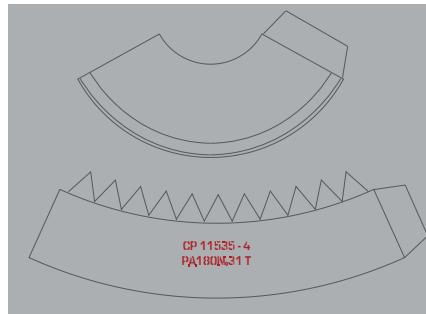

Print on Cardstock (110 lb)

ATLAS V Interstage Section

1:96 Scale

New Version 2016

Glue a 2mm x 5 mm rod on the back of each attachment door to cover the openings on the Interstage section if no SRBs are used

Print on Cardstock (110 lb)

ATLAS V Common Core Booster

Bottom section

1:96 Scale

ATLAS V Common Core Booster

Bottom section

1:96 Scale

Print on Metallic paper

1:96 Scale

Atlas V Fuel line, Cable tray, Engines

Print on Cardstock (110 lb)

Rev.3/15

1 cm
1 inch

Print on Cardstock (110 lb)

ATLAS V Solid Rocket Booster

1:96 Scale