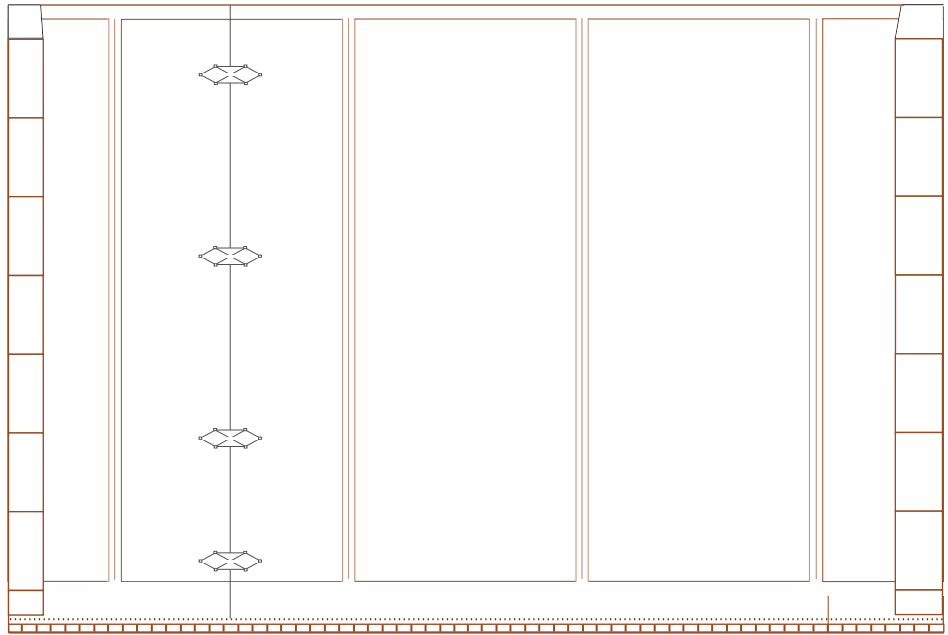

Print on Cardstock (110 lb)

ATLAS V Interstage Section

1:96 Scale

New Version 2016

Glue a 2mm x 5 mm rod on the back of each attachment door to cover the openings on the Interstage section if no SRBs are used

Print on Cardstock (110 lb)

ATLAS V Common Core Booster

Bottom section

1:96 Scale

ATLAS V Common Core Booster

Bottom section

1:96 Scale

Print on Metallic paper