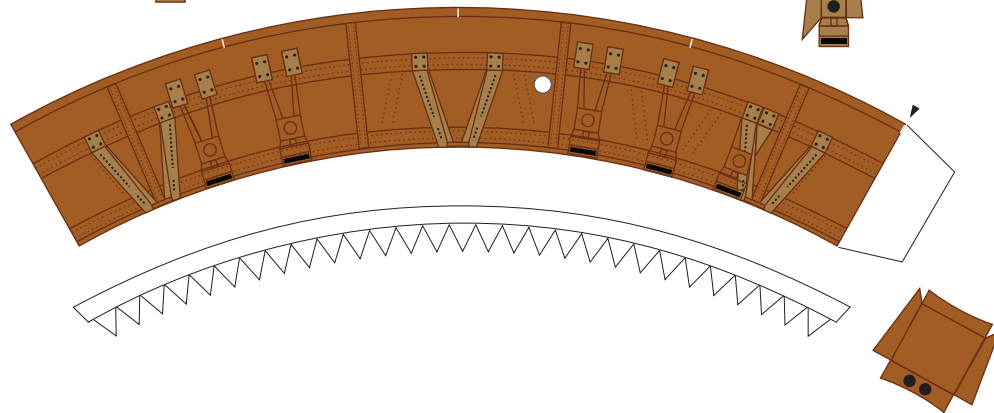

Print on Cardstock (110 lb)

ATLAS V Interstage Section

1:96 Scale

New Version 2016

Glue a 2mm x 5 mm rod on the back of each attachment door to cover the openings on the Interstage section if no SRBs are used

Print on Cardstock (110 lb)

ATLAS V Common Core Booster

Bottom section

1:96 Scale

ATLAS V Common Core Booster

Bottom section

1:96 Scale

Print on Metallic paper