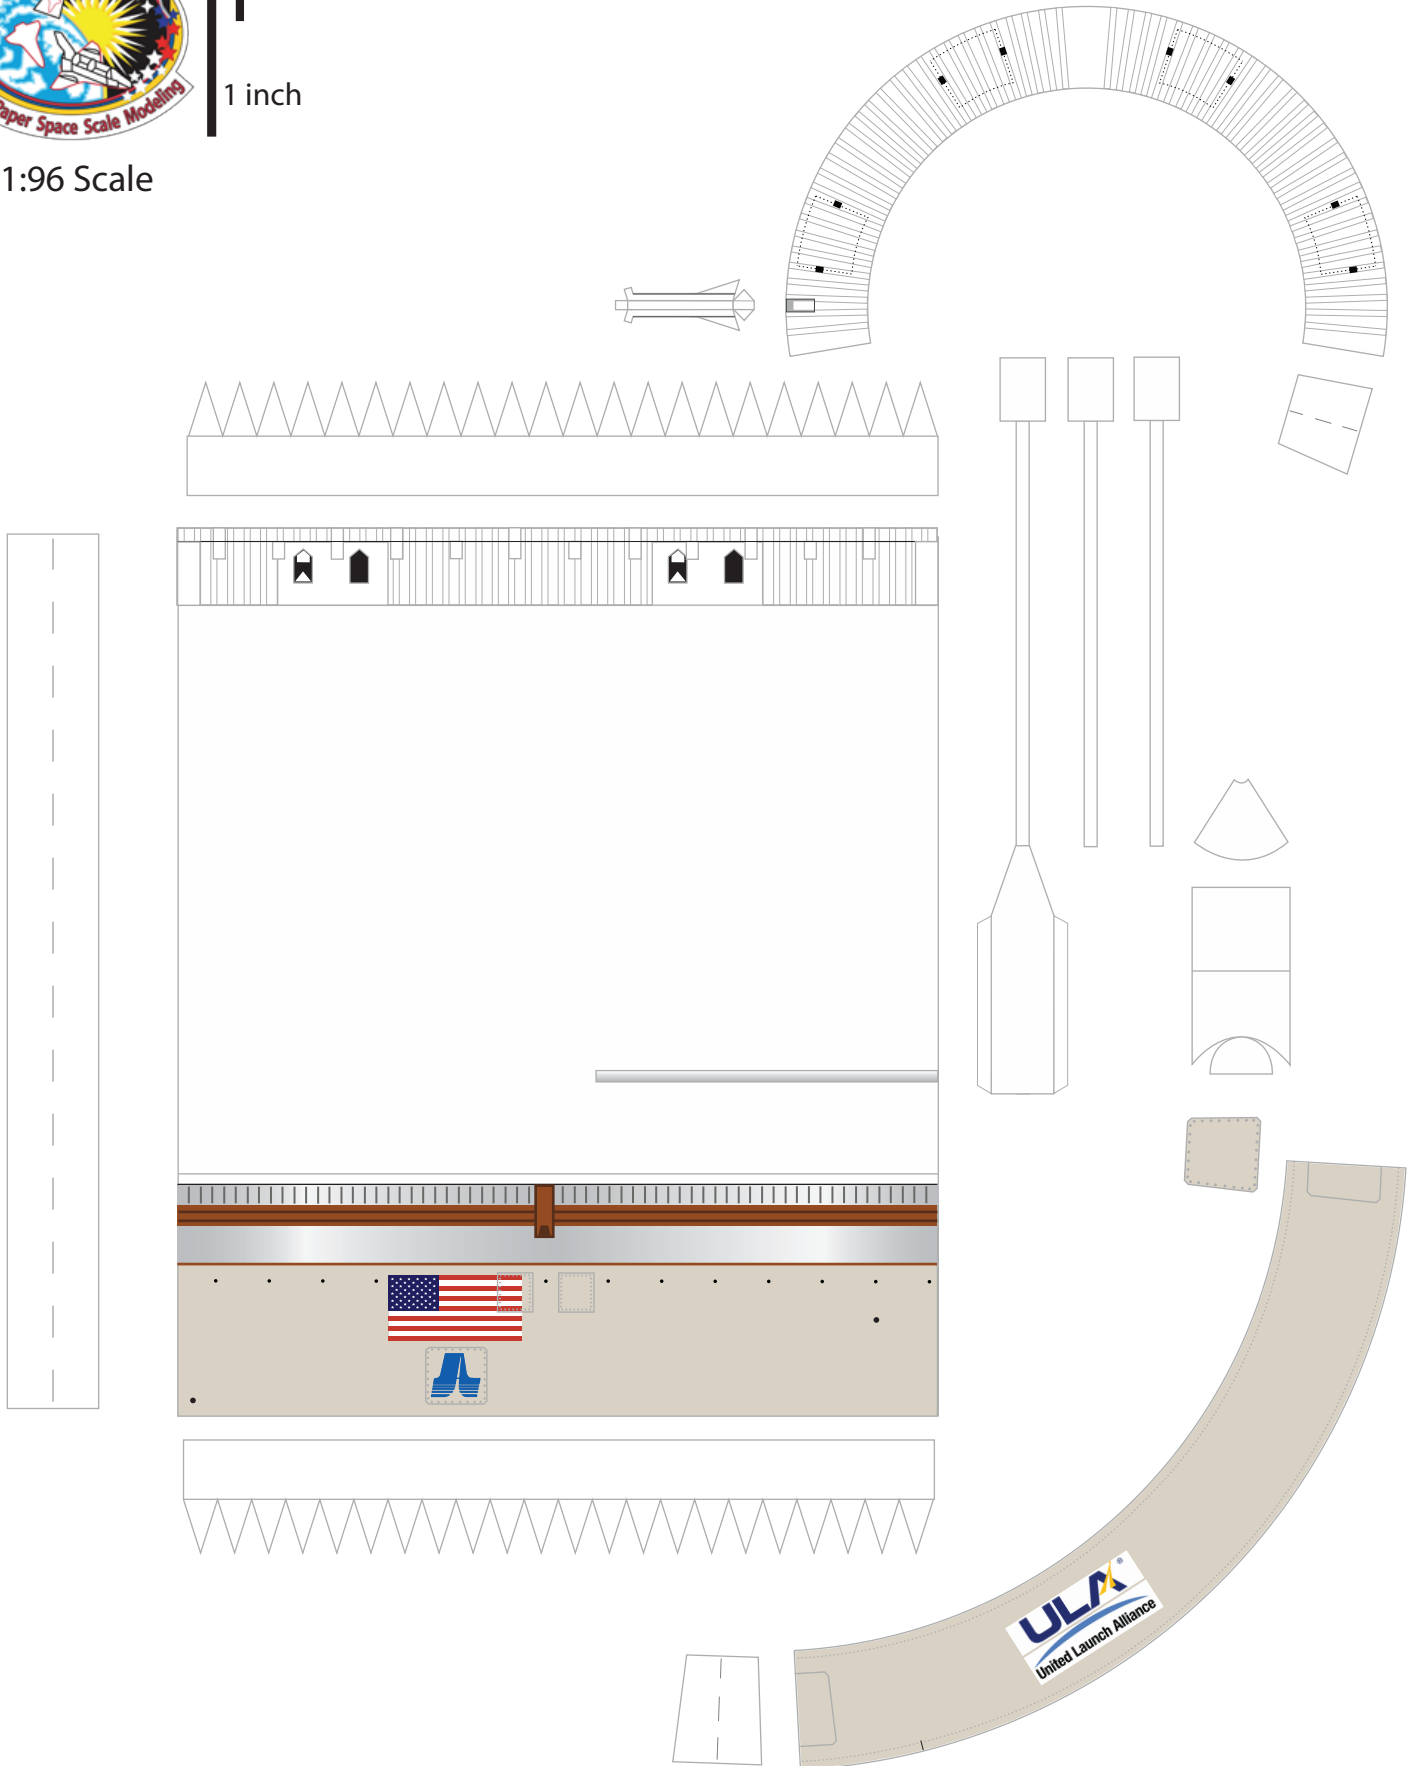

1 cm
1 inch

ATLAS V NROL-52

Print on Cardstock (110 lb)

1:96 Scale

4 m XEPF

1 cm
1 inch

ATLAS V NROL-52

Print on Cardstock (110 lb)

1:96 Scale

1:96 Scale

Print on Cardstock (110 lb)

ATLAS V Common Core Booster 400 Series

Common Core Booster

ATLAS V Common Core Booster 400 Series

1:96 Scale

Print on Metallic paper

Print on Cardstock (110 lb)

ATLAS V Interstage Section

1:96 Scale

New Version 2016

Glue a 2mm x 5 mm rod on the back of each attachment door to cover the openings on the Interstage section if no SRBs are used

1:96 Scale

Atlas V Fuel line, Cable tray, Engines

Print on Cardstock (110 lb)

Rev.3/15

1 cm
1 inch

Print on Cardstock (110 lb)

ATLAS V Solid Rocket Booster

1:96 Scale