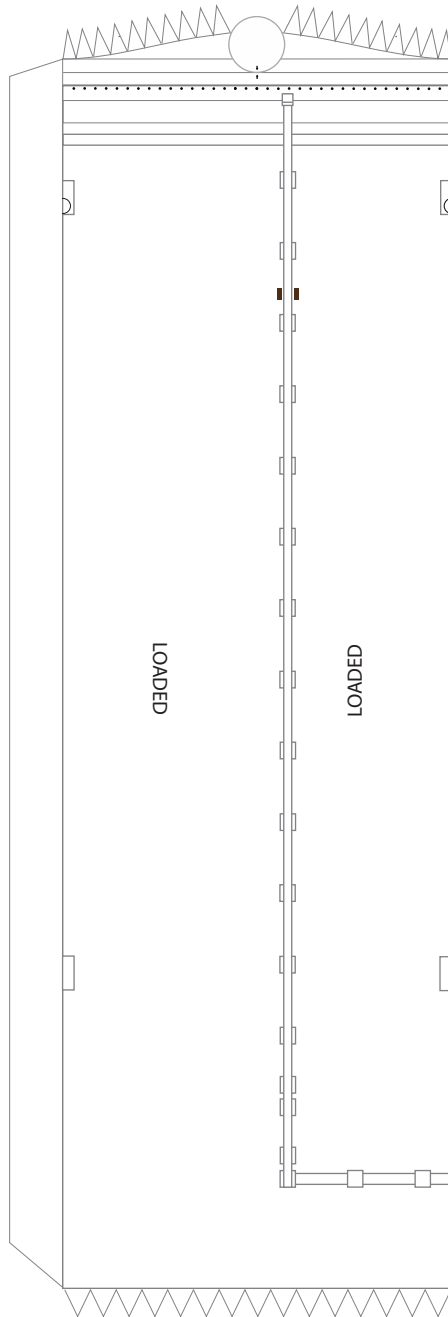

1 cm
1 inch

ATLAS V NROL-52

Print on Cardstock (110 lb)

1:96 Scale

4 m XEPF

1 cm
1 inch

ATLAS V NROL-52

Print on Cardstock (110 lb)

Print on Cardstock (110 lb)

ATLAS V Interstage Section

1:96 Scale

New Version 2016

Glue a 2mm x 5 mm rod on the back of each attachment door to cover the openings on the Interstage section if no SRBs are used

1:96 Scale

Atlas V Fuel line, Cable tray, Engines

Print on Cardstock (110 lb)

Rev.3/15

1 cm
1 inch

Print on Cardstock (110 lb)

ATLAS V Solid Rocket Booster

1:96 Scale

Glue rod
(2 mm x 8 mm)

1 cm
1 inch

Print on Cardstock (110 lb)

ATLAS V Solid Rocket Booster

1:96 Scale

Glue rod
(2 mm x 8 mm)

ATLAS V Common Core Booster Formers

Print on Cardstock (110 lb)