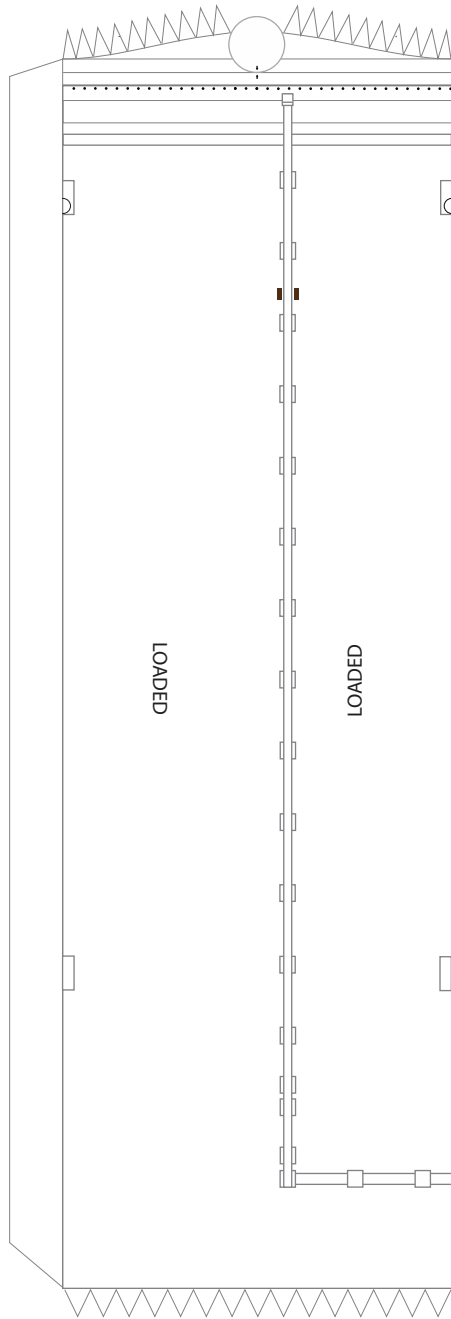

1 cm
1 inch

Print on Cardstock (110 lb)

ATLAS V Solid Rocket Booster

1:96 Scale

Glue rod
(2 mm x 8 mm)