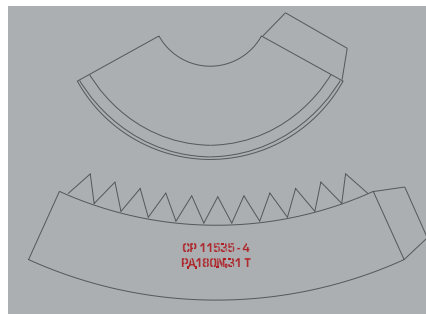

Print on Cardstock (110 lb)

ATLAS V Interstage Section

1:96 Scale

New Version 2016

Glue a 2mm x 5 mm rod on the back of each attachment door to cover the openings on the Interstage section if no SRBs are used

Print on Cardstock (110 lb)

ATLAS V Common Core Booster

Bottom section

1:96 Scale

ATLAS V Common Core Booster

Bottom section

1:96 Scale

Print on Metallic paper

1:96 Scale

Atlas V Fuel line, Cable tray, Engines

Print on Cardstock (110 lb)

Rev.3/15

1 cm
1 inch

Print on Cardstock (110 lb)

ATLAS V Solid Rocket Booster

1:96 Scale