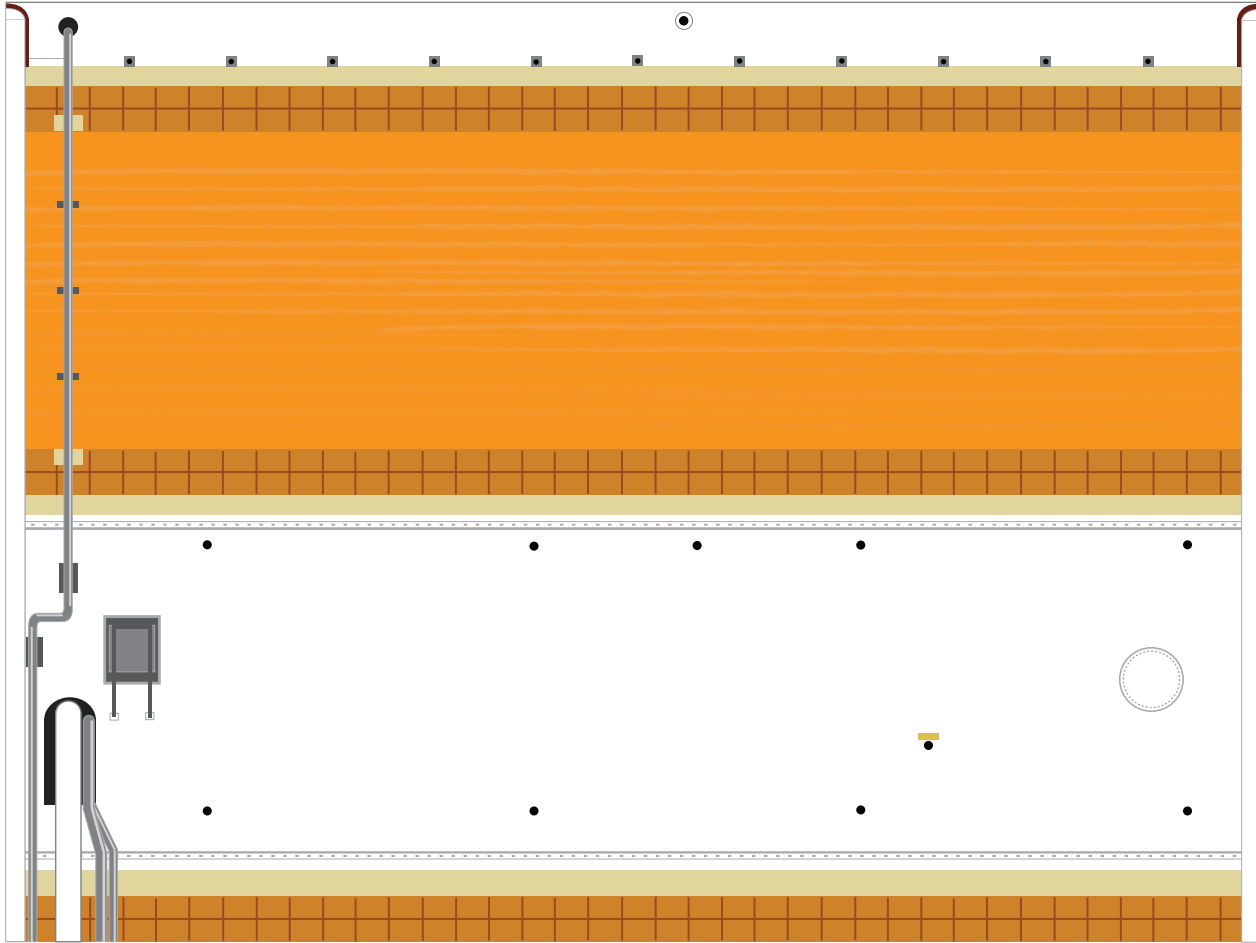

# Delta IV Common Booster Core Fairing Nosecone

Print on Cardstock (110 lbs)

1:96 Scale

### 1:96 Scale

1 cm  
1 inch

NROL-82

Print on Cardstock (110 lbs)

1:96 Scale

ur front-line medical workers!  
way to keep us healthy while  
ht to keep America safe

Salute to our front-lin  
In harm's way to kee  
we fight to keep

# Delta IV Common Booster Core Center

1:96 Scale

1 cm  
1 inch

Print on Cardstock (110 lbs)

# Delta IV Common Booster Core Left

1:96 Scale

Align nosecone seam

1 cm  
1 inch

Print on Cardstock (110 lbs)