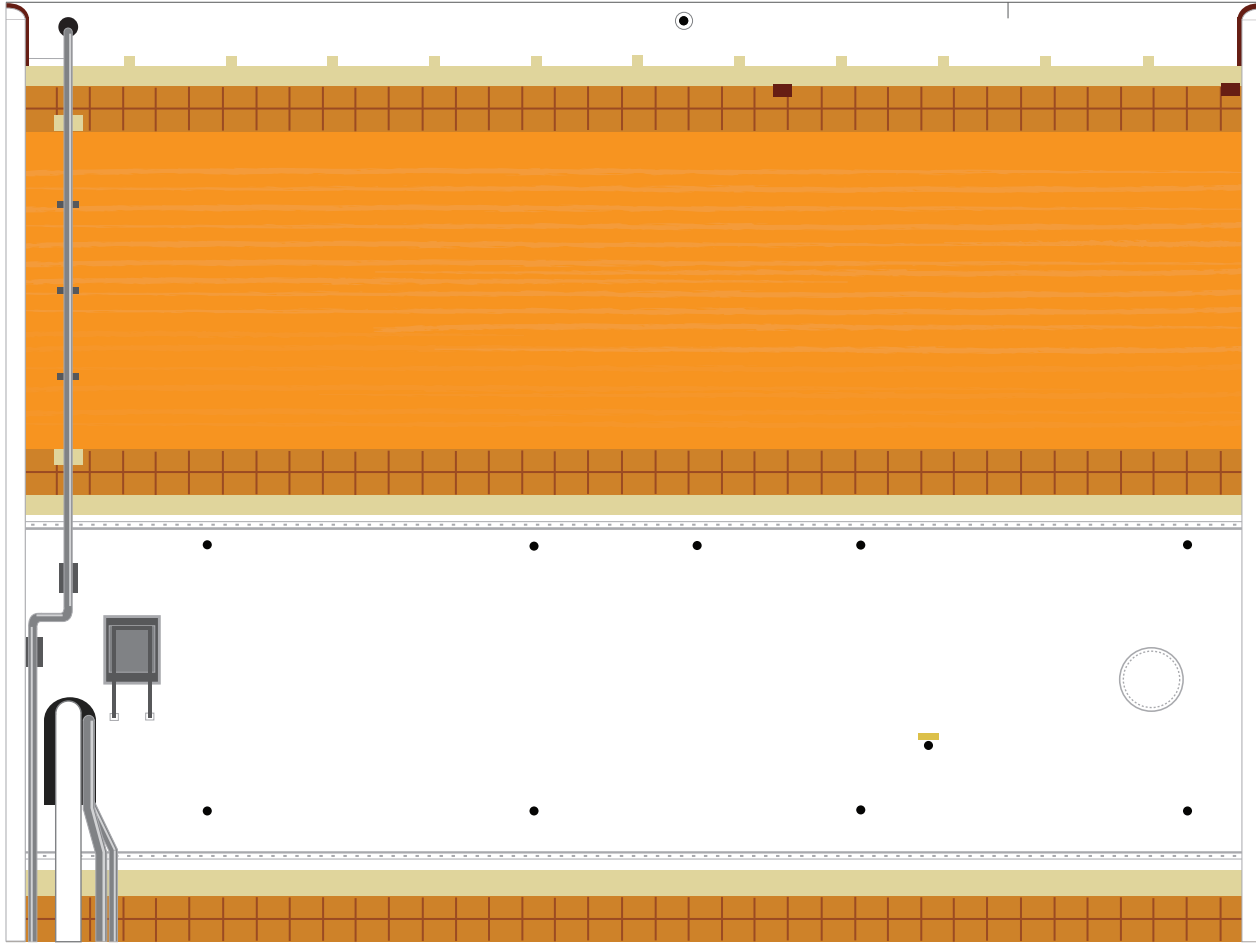

# Delta IV Common Booster Core Center

1:96 Scale

1 cm  
1 inch

Print on Cardstock (110 lbs)

# Delta IV Common Booster Core Left

1:96 Scale

Align nosecone seam

1 cm  
1 inch

Print on Cardstock (110 lbs)

# Delta IV Common Booster Core Right

1:96 Scale

Align nosecone seam  
↓