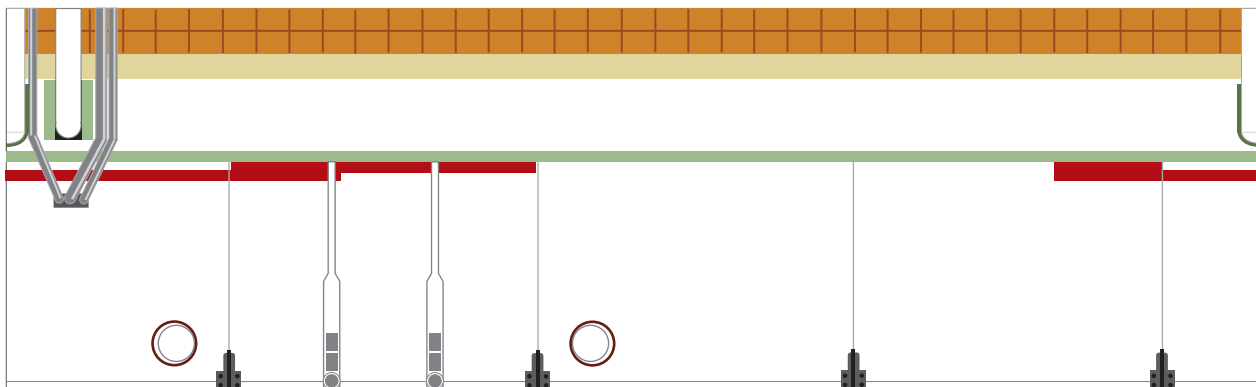

# Delta IV Common Booster Core Left

1:96 Scale

Align nosecone seam

1 cm  
1 inch

Print on Cardstock (110 lbs)

# Delta IV Common Booster Core Right

1:96 Scale

Align nosecone seam  
↓