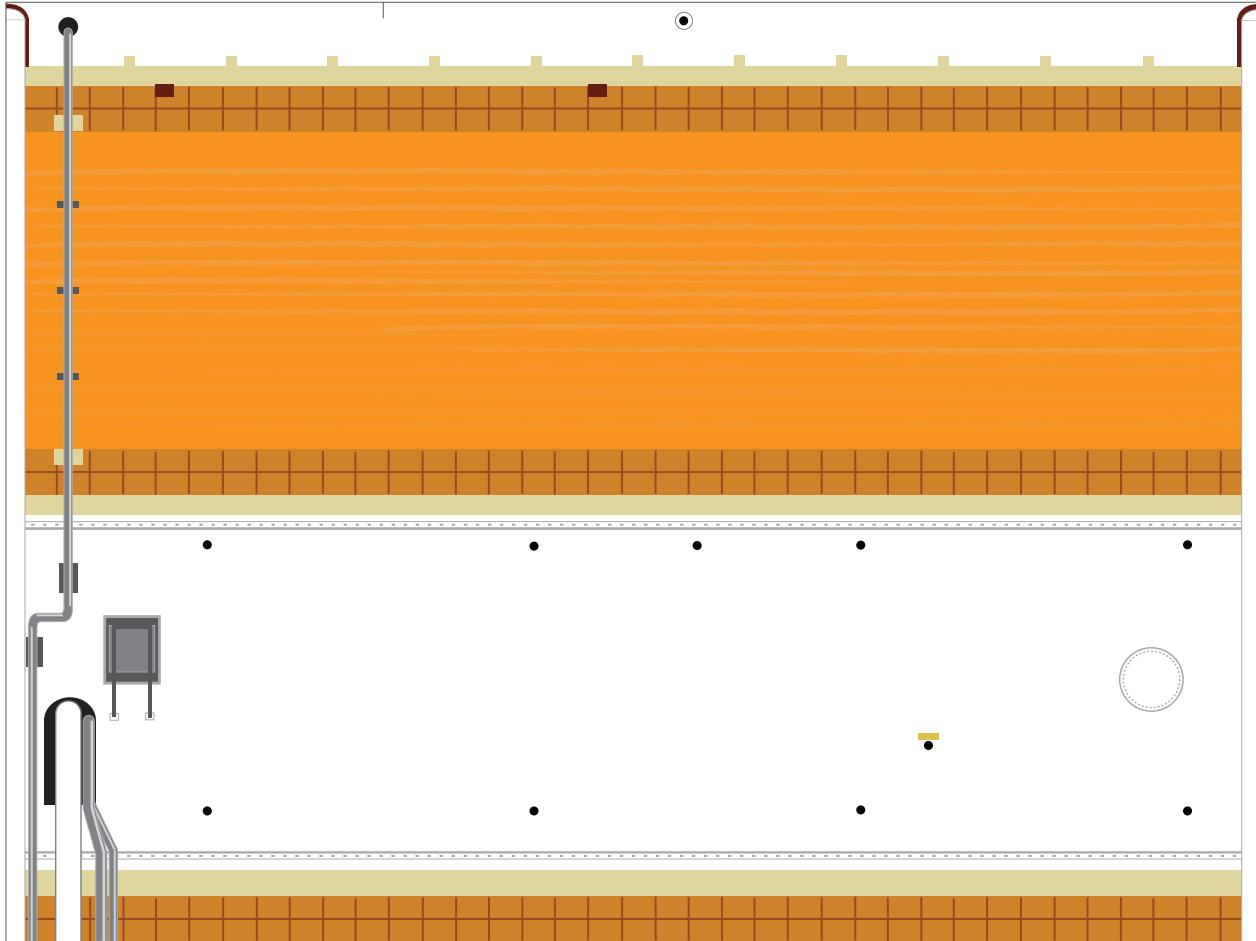

# Delta IV Common Booster Core Center

1:96 Scale

1 cm  
1 inch

Print on Cardstock (110 lbs)

# Delta IV Common Booster Core Left

1:96 Scale

Align nosecone seam

1 cm  
1 inch

Print on Cardstock (110 lbs)

# Delta IV Common Booster Core Right

1:96 Scale

Align nosecone seam  
↓

# Left Delta IV Common Booster Core

Print on Cardstock (110 lbs)

1:96 Scale