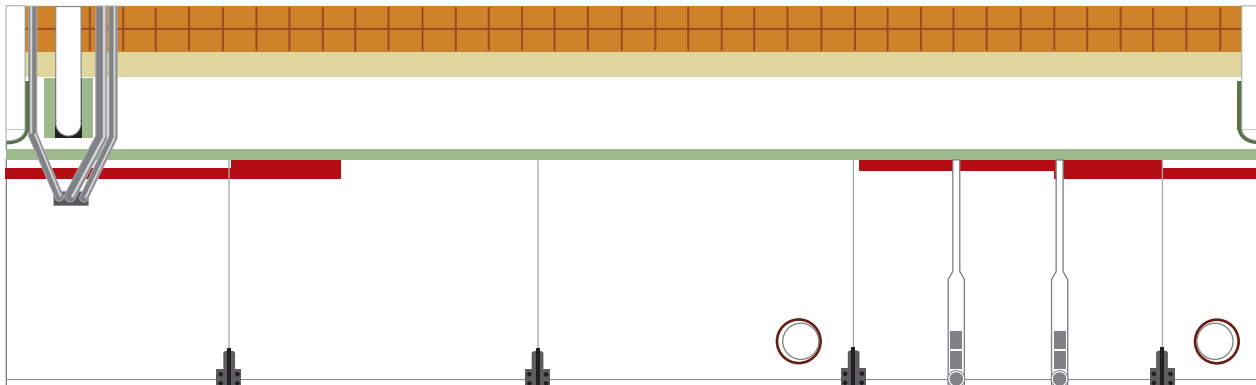

# Delta IV Common Booster Core Center

1:96 Scale

1 cm  
1 inch

Print on Cardstock (110 lbs)

# Delta IV Common Booster Core Left

1:96 Scale

Align nosecone seam

1 cm  
1 inch

Print on Cardstock (110 lbs)

# Delta IV Common Booster Core Right

1:96 Scale

Align nosecone seam  
↓