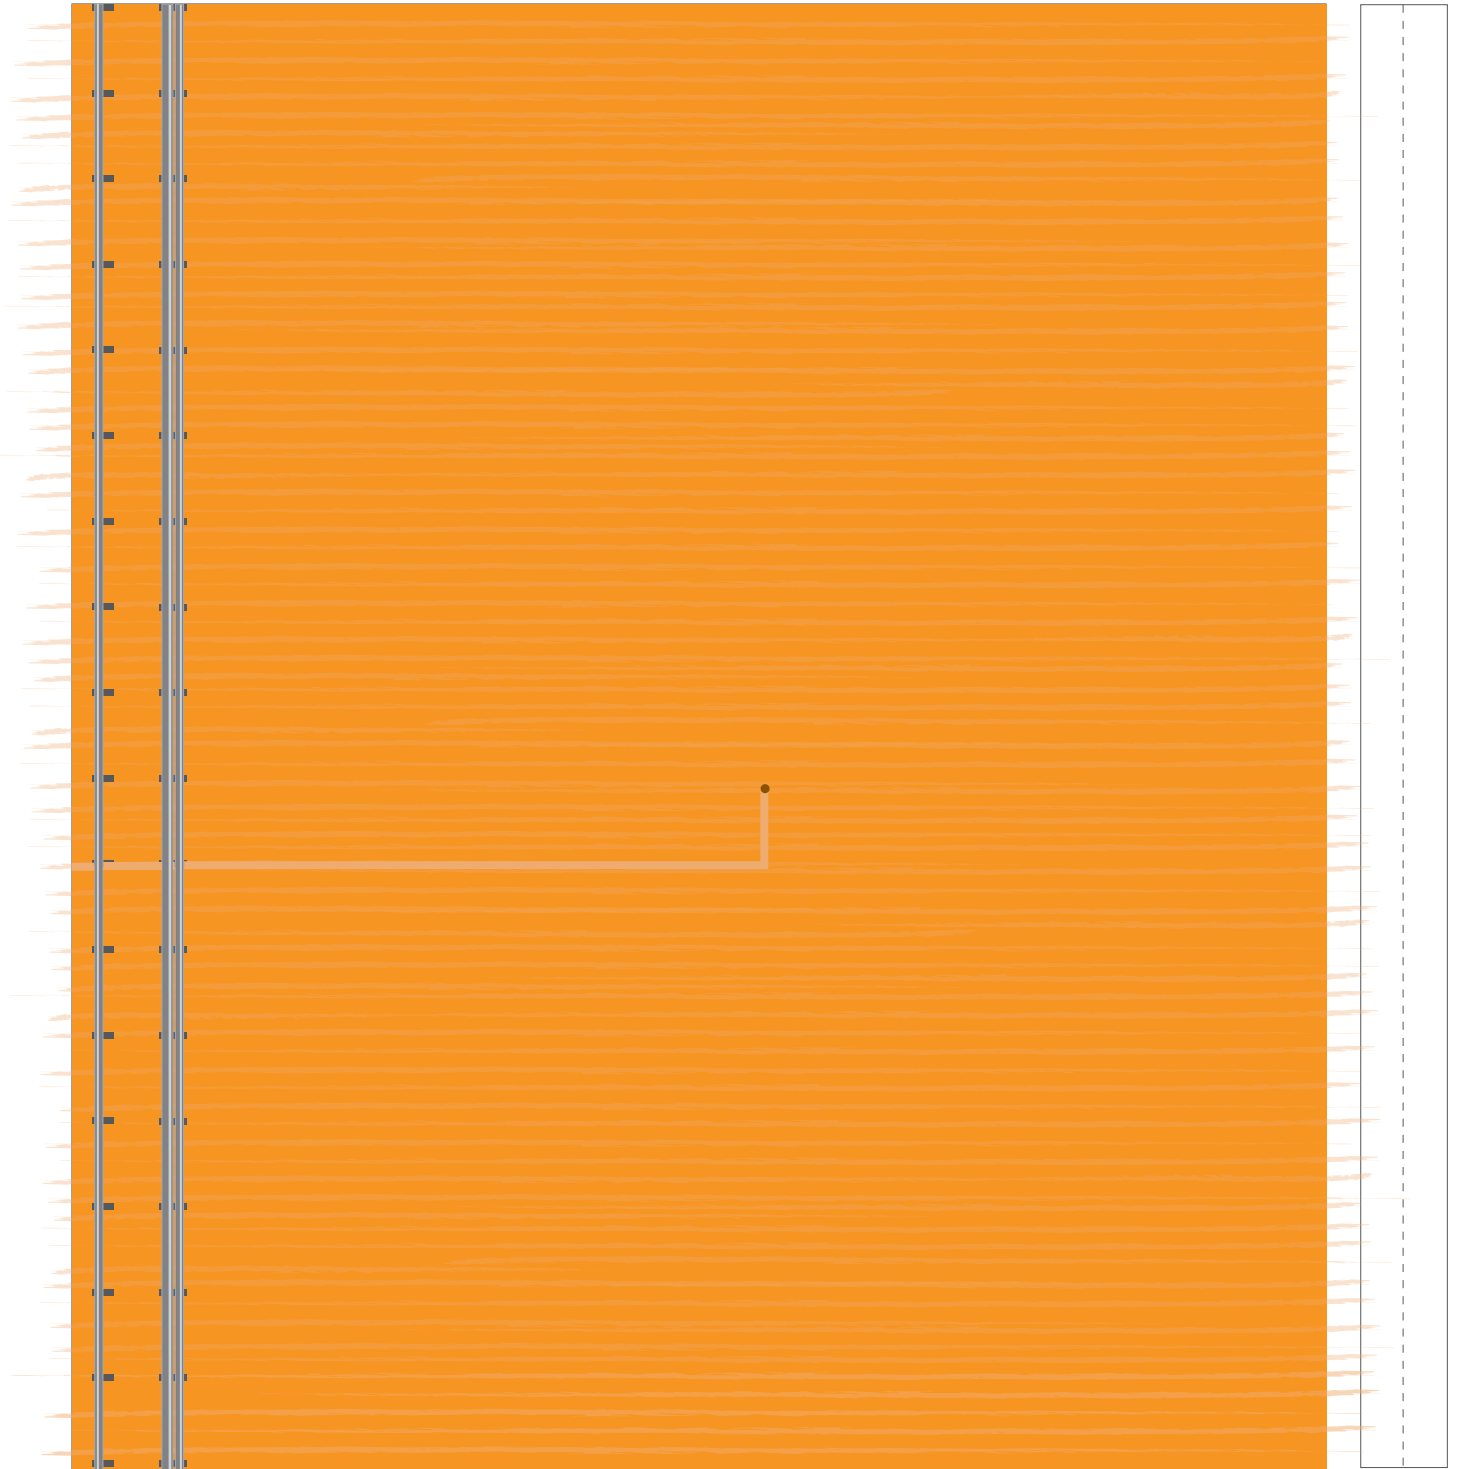

Center Delta IV Common Booster Core

Print on Cardstock (110 lbs)

1:96 Scale