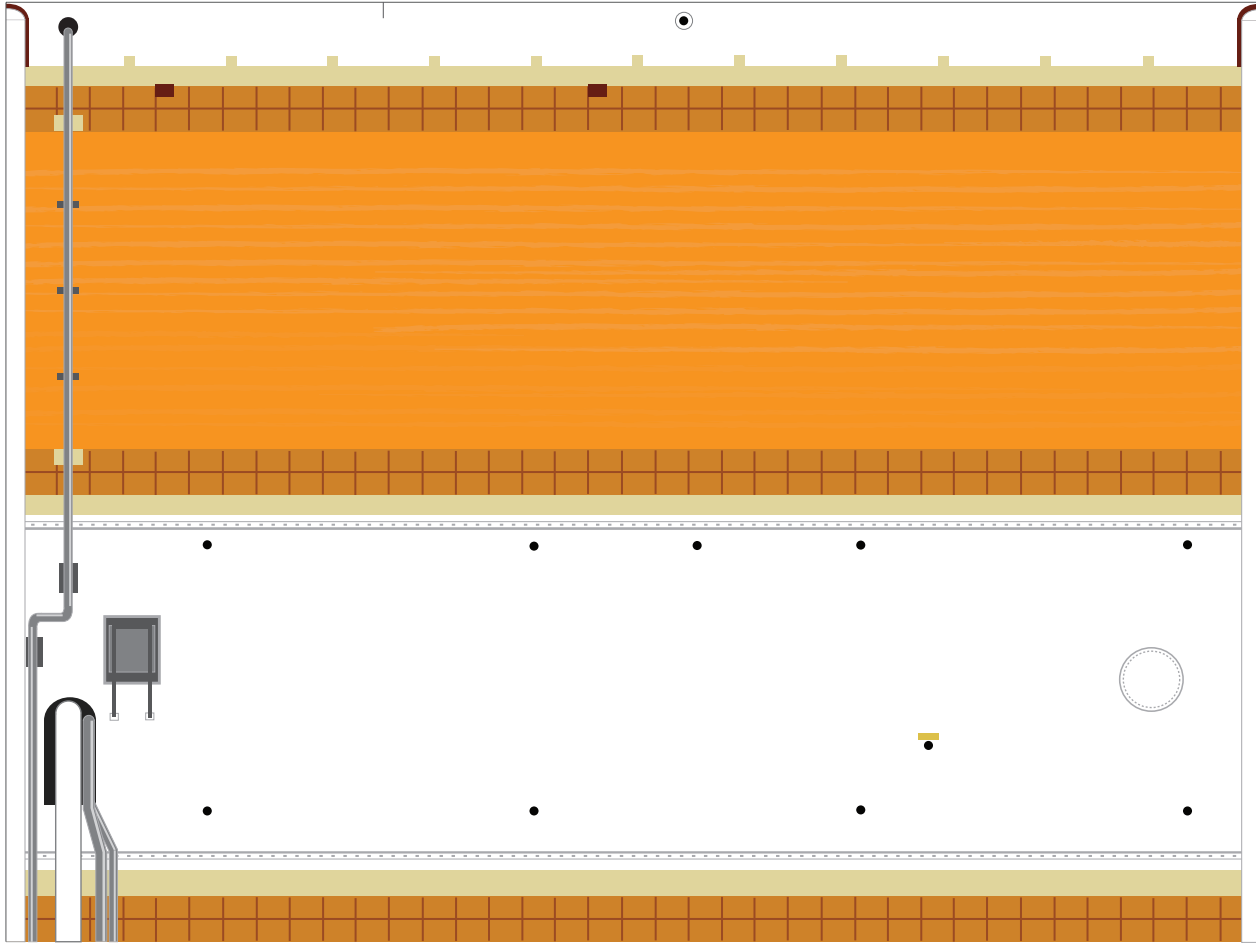

1:96 Scale

Print on Cardstock (110 lbs)

Delta IV Common Booster Core Center

1:96 Scale

1 cm
1 inch

Print on Cardstock (110 lbs)

Delta IV Common Booster Core Left

1:96 Scale

Align nosecone seam

1 cm
1 inch

Print on Cardstock (110 lbs)

Delta IV Common Booster Core Right

1:96 Scale

Align nosecone seam
↓

Print on Cardstock (110 lbs)

Delta IV Common Booster Core

1:96 Scale

Print on Cardstock (110 lbs)

Delta IV Common Booster Core

1:96 Scale

Print on Cardstock (110 lbs)

Delta IV Common Booster Core

Right booster (seen from front of vehicle)

1:96 Scale

Blank rectangular area with a dashed horizontal line for a fold.