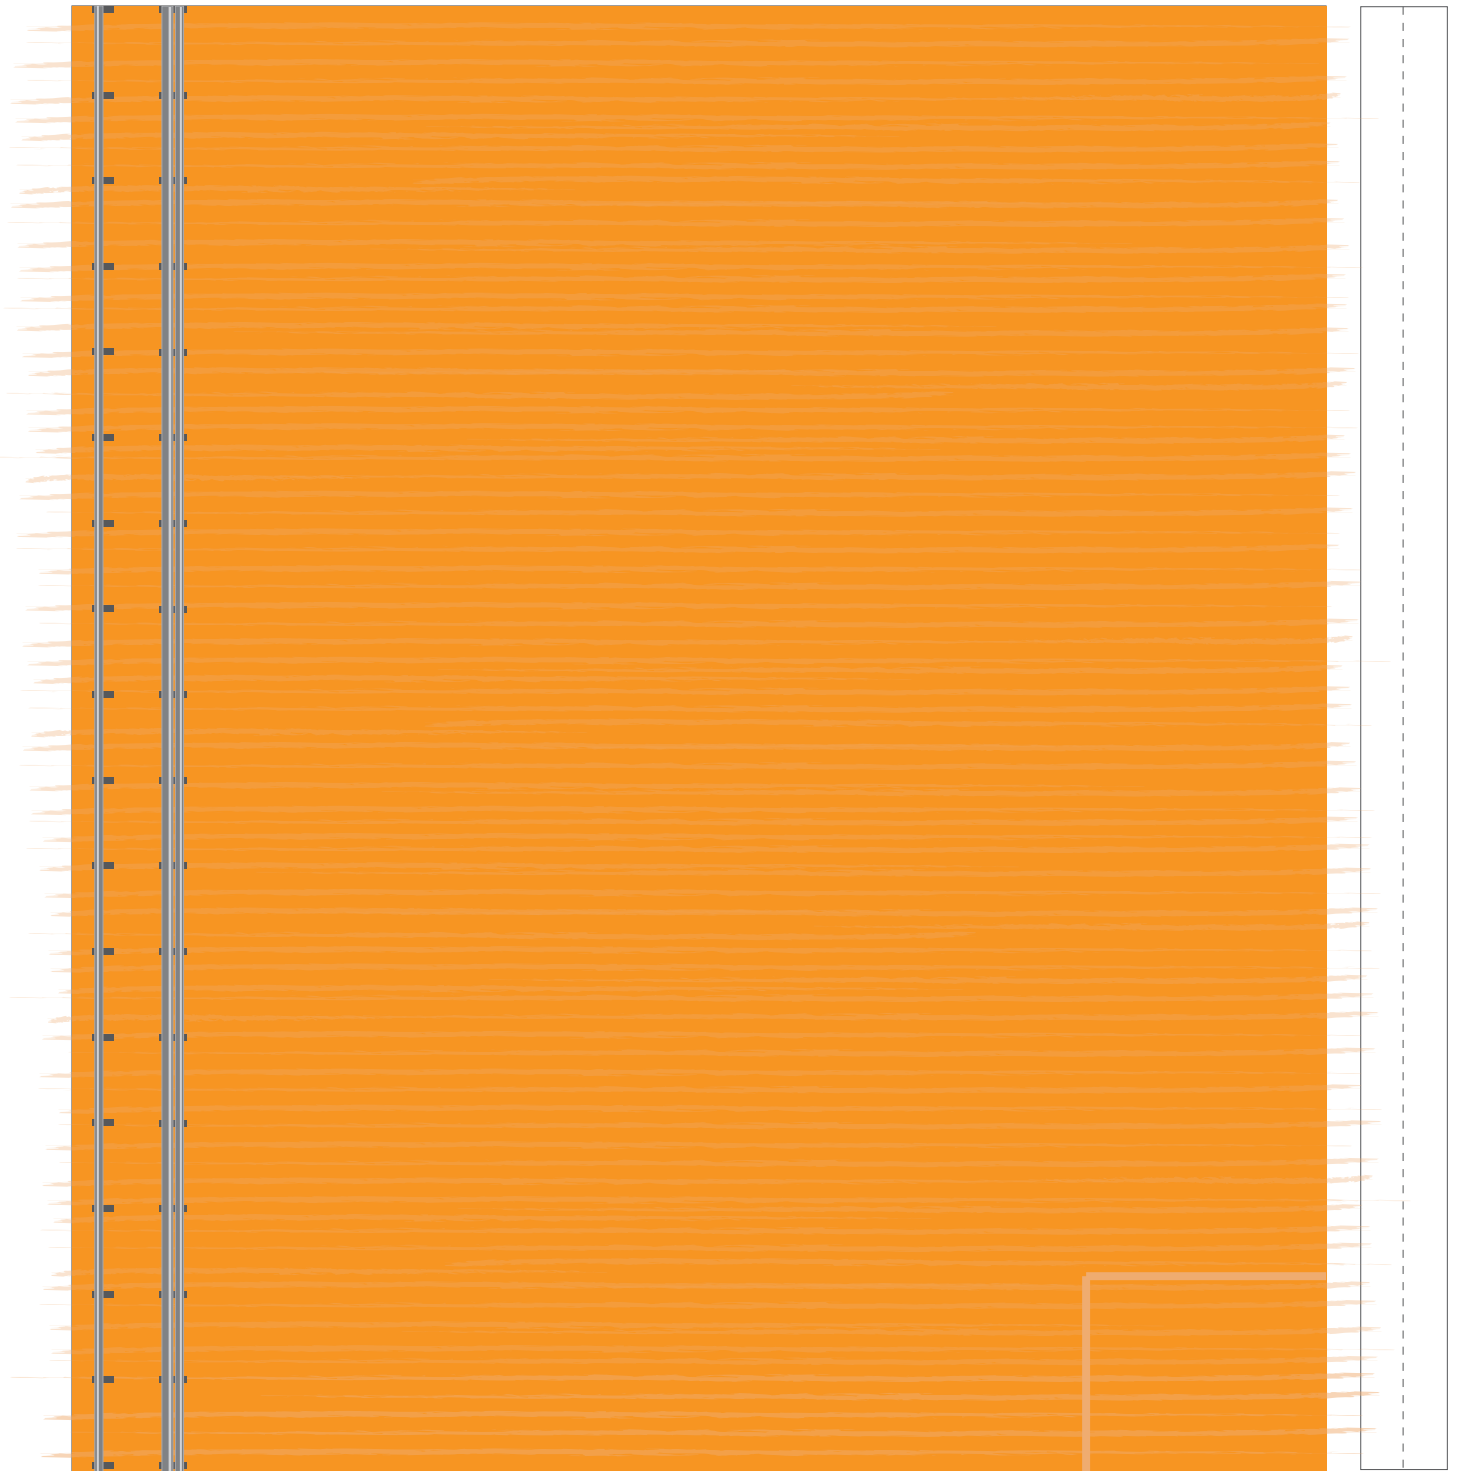

Delta IV Common Booster Core Fairing Nosecone

Print on Cardstock (110 lbs)

1:96 Scale

Delta IV Heavy Parker Solar Probe

Print on Cardstock (110 lbs)

1:96 Scale

Delta IV Heavy Interstage

Print on Cardstock (110 lbs)

1:96 Scale

Print on Cardstock (110 lbs)

Delta IV Common Booster Core Center

1:96 Scale

1 cm
1 inch

Print on Cardstock (110 lbs)

Delta IV Common Booster Core Left

1:96 Scale

1:96 Scale

Print on Cardstock (110 lbs)

Delta IV Common Booster Core

1:96 Scale

Print on Cardstock (110 lbs)

Delta IV Common Booster Core

Right booster (seen from front of vehicle)

1:96 Scale

Print on colored stock paper

Delta IV Common Booster Core

Use Colored paper (Tangelo or Orange)

1:96 Scale

Print on colored stock paper

Delta IV Common Booster Core

Use Colored paper (Tangelo or Orange)

1:96 Scale