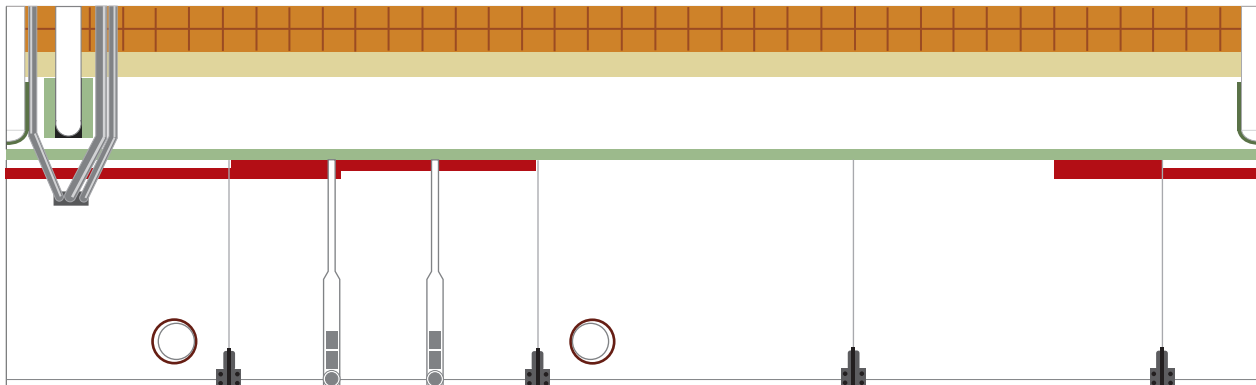

1:96 Scale

Print on Cardstock (110 lbs)

Delta IV Common Booster Core Center

1:96 Scale

1 cm
1 inch

Print on Cardstock (110 lbs)

Delta IV Common Booster Core Left

1:96 Scale

Align nosecone seam

1 cm
1 inch

Print on Cardstock (110 lbs)

Delta IV Common Booster Core Right

1:96 Scale

Align nosecone seam
↓

Print on Cardstock (110 lbs)

Delta IV Common Booster Core

1:96 Scale

Print on Cardstock (110 lbs)

Delta IV Common Booster Core

1:96 Scale

Print on Cardstock (110 lbs)

Delta IV Common Booster Core

Right booster (seen from front of vehicle)

1:96 Scale