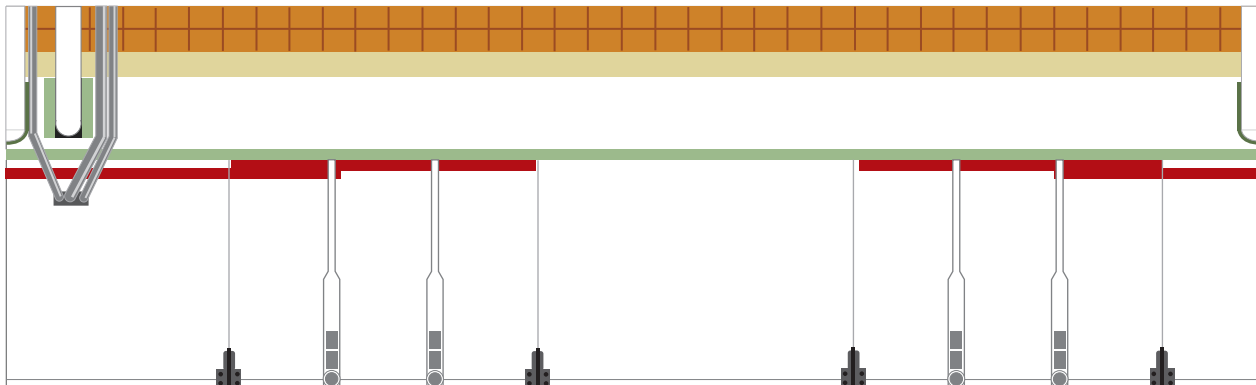

Delta IV Common Booster Core Fairing Nosecone

Print on Cardstock (110 lbs)

1:96 Scale

Delta IV Heavy Parker Solar Probe

Print on Cardstock (110 lbs)

1:96 Scale

Delta IV Heavy Interstage

Print on Cardstock (110 lbs)

1:96 Scale

Print on Cardstock (110 lbs)

Delta IV Common Booster Core Center

1:96 Scale

1 cm
1 inch

Print on Cardstock (110 lbs)

Delta IV Common Booster Core Left

1:96 Scale

Align nosecone seam

1 cm
1 inch

Print on Cardstock (110 lbs)

Delta IV Common Booster Core Right

1:96 Scale

Align nosecone seam
↓

Print on Cardstock (110 lbs)

Delta IV Common Booster Core

1:96 Scale

Print on Cardstock (110 lbs)

Delta IV Common Booster Core

1:96 Scale

Print on Cardstock (110 lbs)

Delta IV Common Booster Core

Right booster (seen from front of vehicle)

1:96 Scale