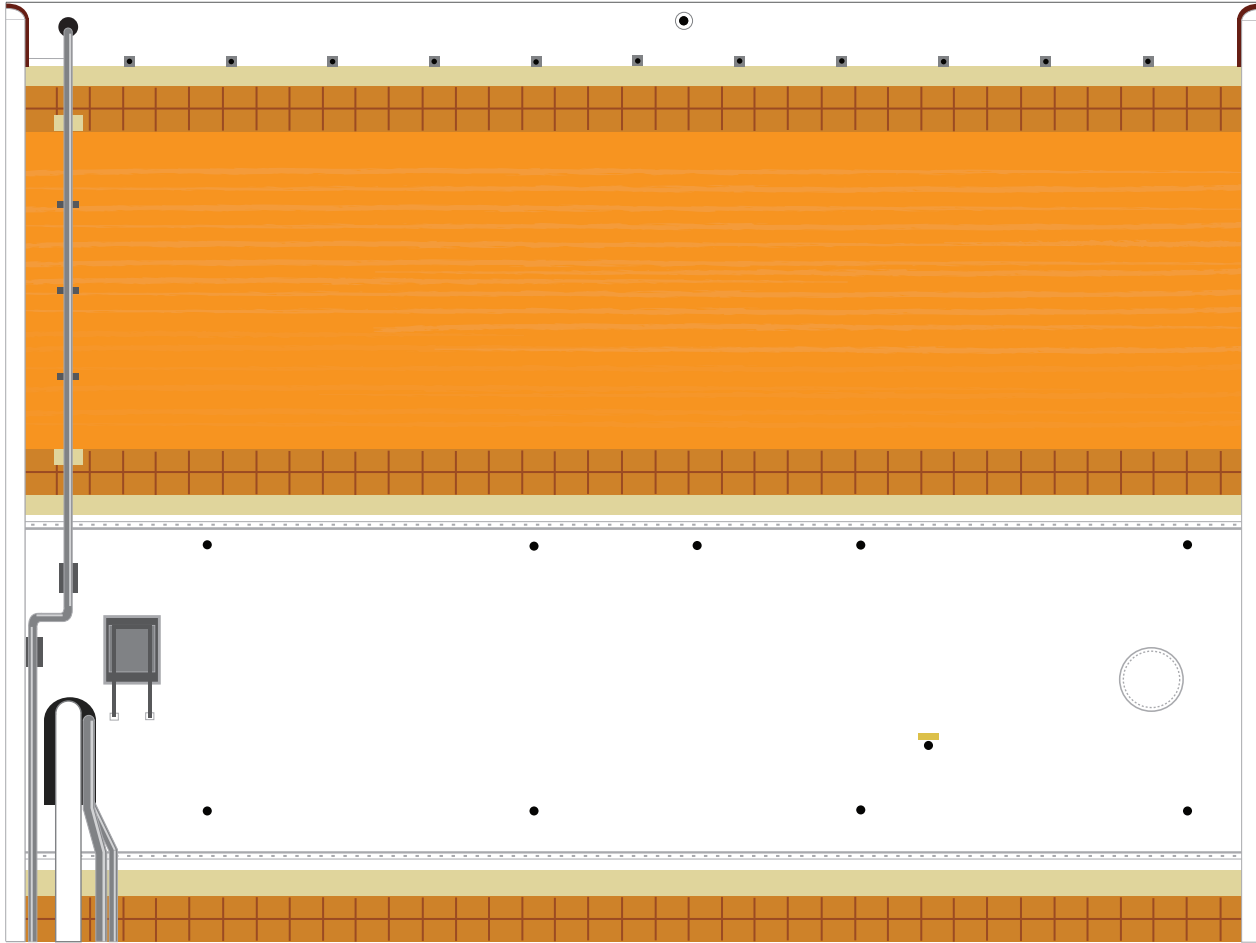

Delta IV Common Booster Core Fairing Nosecone

Print on Cardstock (110 lbs)

1:96 Scale

Delta IV Heavy Parker Solar Probe

Print on Cardstock (110 lbs)

1:96 Scale

Delta IV Heavy Interstage

Print on Cardstock (110 lbs)

1:96 Scale

Print on Cardstock (110 lbs)

Delta IV Common Booster Core Center

1:96 Scale

1 cm
1 inch

Print on Cardstock (110 lbs)

Delta IV Common Booster Core Left

1:96 Scale

Align nosecone seam

1 cm
1 inch

Print on Cardstock (110 lbs)

Delta IV Common Booster Core Right

1:96 Scale

Align nosecone seam
↓

Print on Cardstock (110 lbs)

Delta IV Common Booster Core

1:96 Scale

Print on Cardstock (110 lbs)

Delta IV Common Booster Core

1:96 Scale

Print on Cardstock (110 lbs)

Delta IV Common Booster Core

Right booster (seen from front of vehicle)

1:96 Scale