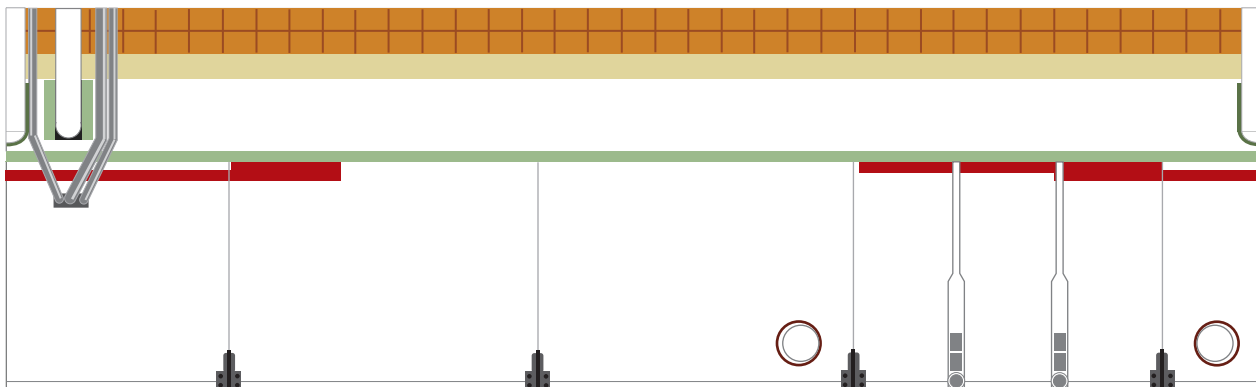

Delta IV Common Booster Core Fairing Nosecone

Print on Cardstock (110 lbs)

1:96 Scale

Delta IV Heavy Parker Solar Probe

Print on Cardstock (110 lbs)

1:96 Scale

Delta IV Heavy Interstage

Print on Cardstock (110 lbs)

1:96 Scale

Print on Cardstock (110 lbs)

Delta IV Common Booster Core Center

1:96 Scale

1 cm
1 inch

Print on Cardstock (110 lbs)

Delta IV Common Booster Core Left

1:96 Scale

Align nosecone seam

1 cm
1 inch

Print on Cardstock (110 lbs)

Delta IV Common Booster Core Right

1:96 Scale

Align nosecone seam
↓

Print on Cardstock (110 lbs)

Delta IV Common Booster Core

1:96 Scale

Print on Cardstock (110 lbs)

Delta IV Common Booster Core

1:96 Scale

Print on Cardstock (110 lbs)

Delta IV Common Booster Core

Right booster (seen from front of vehicle)

1:96 Scale