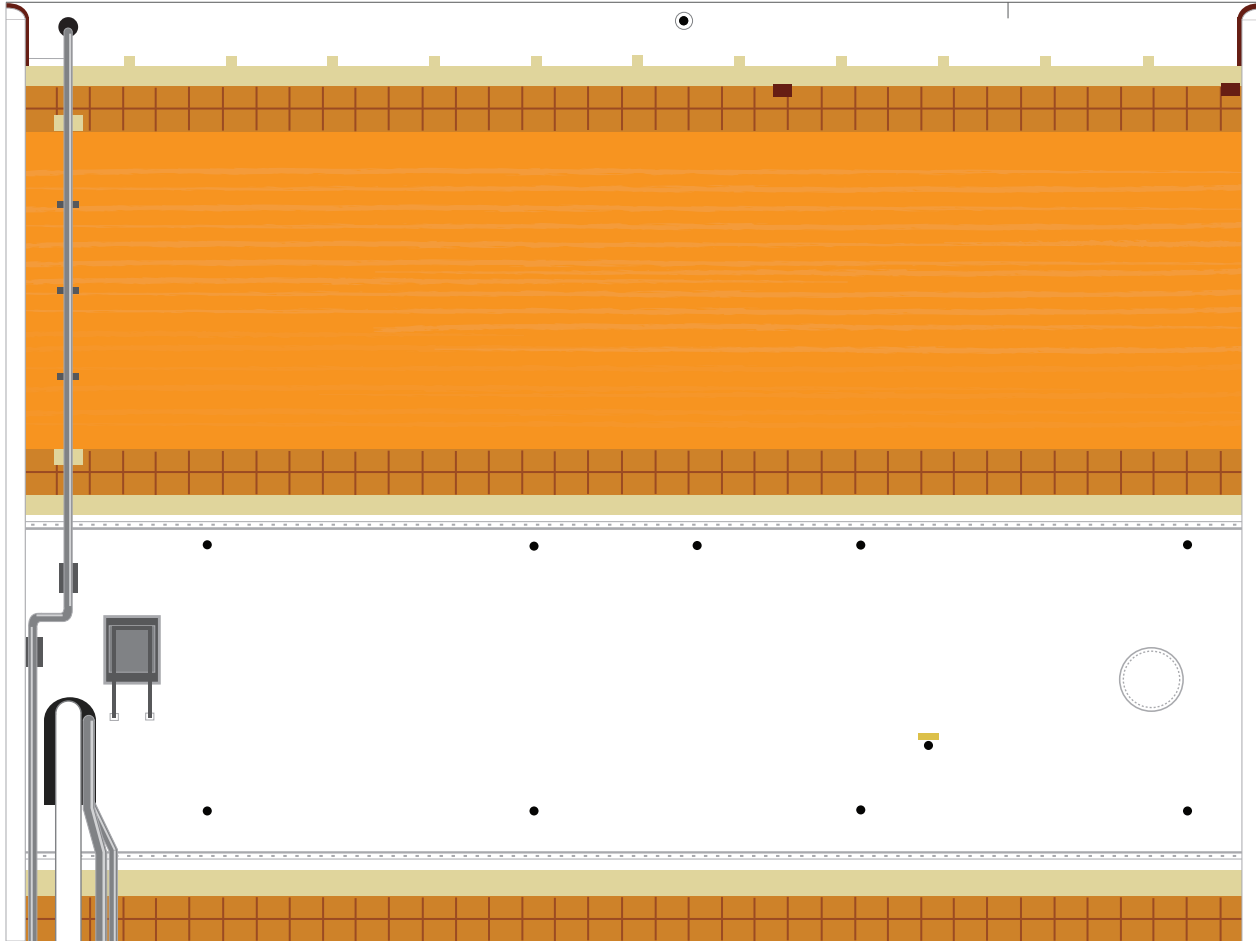

Delta IV Common Booster Core Fairing Nosecone

Print on Cardstock (110 lbs)

1:96 Scale

Delta IV Heavy Parker Solar Probe

Print on Cardstock (110 lbs)

1:96 Scale

Delta IV Heavy Interstage

Print on Cardstock (110 lbs)

1:96 Scale

Print on Cardstock (110 lbs)

Delta IV Common Booster Core Center

1:96 Scale

1 cm
1 inch

Print on Cardstock (110 lbs)

Delta IV Common Booster Core Left

1:96 Scale

Align nosecone seam

1 cm
1 inch

Print on Cardstock (110 lbs)

Delta IV Common Booster Core Right

1:96 Scale

Align nosecone seam
↓

Print on Cardstock (110 lbs)

Delta IV Common Booster Core

Blank rectangular area with a dashed horizontal line for a fold.