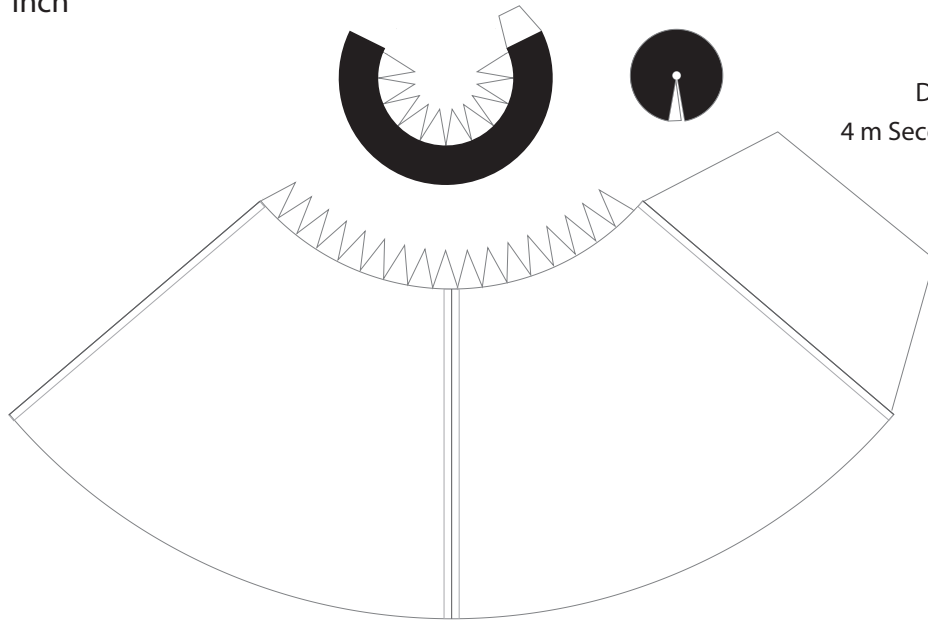

Print on Cardstock (110 lbs)

Delta IV Medium 4 m Second Stage Nosecone & connectors

1:96 Scale

Delta IV Medium
4 m Second Stage Nosecone

Connectors for Second Stage Payload Fairing

Connectors for Second Stage Interstage

GPSIII SV02 Delta IV Medium 4-2 4 m Second Stage

Print on Cardstock (110lbs)

1:96 Scale

Delta IV Medium Common Booster Core GPSIII SV02

Print on Cardstock (110 lbs)

1:96 Scale

Print on Cardstock (110 lbs)

Delta IV Common Booster Core

2 Solid Rocket Motors

1:96 Scale

Print on colored stock paper

Delta IV Common Booster Core 2 Solid Rocket Motors

Use Colored paper (Tangelo or Orange)

1:96 Scale

Print on Cardstock (110 lbs)

Delta IV Common Booster Core

Engine section

1:96 Scale

CBC bottom connector

1 cm
1 inch

Delta IV Common Booster Core Fuel Lines

Print on Cardstock (110 lbs)

1:96 Scale

Delta IV Medium Common Booster Core 2 SRM Attachments