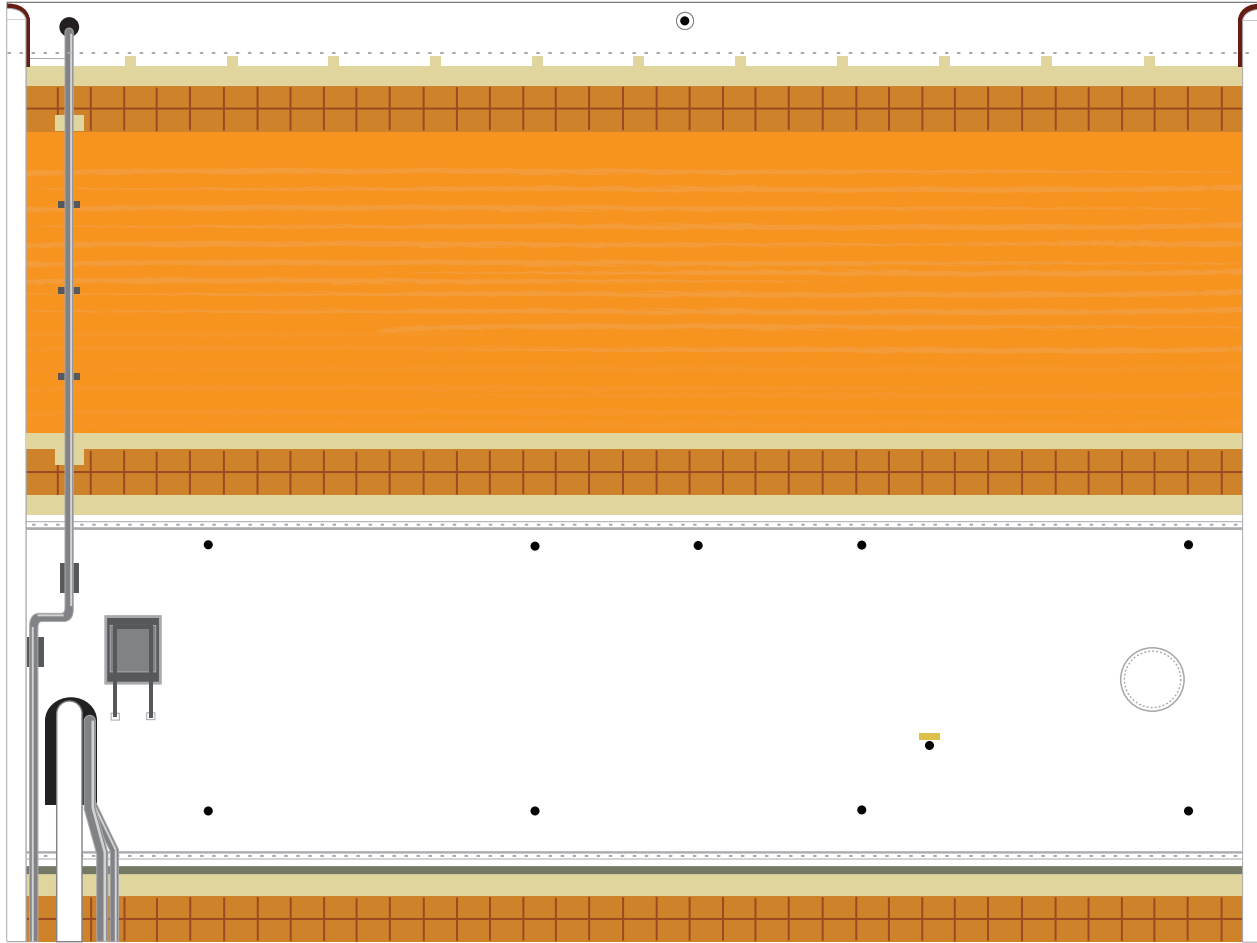

Print on Cardstock (110 lbs)

Delta IV Medium 4 m Second Stage Nosecone & connectors

1:96 Scale

Delta IV Medium
4 m Second Stage Nosecone

Connectors for Second Stage Payload Fairing

Connectors for Second Stage Interstage

GPSIII SV02 Delta IV Medium 4-2 4 m Second Stage

Print on Cardstock (110lbs)

1:96 Scale

Delta IV Medium Common Booster Core GPSIII SV02

Print on Cardstock (110 lbs)

1:96 Scale

Print on Cardstock (110 lbs)

Delta IV Common Booster Core

2 Solid Rocket Motors

1:96 Scale

Print on colored stock paper

Delta IV Common Booster Core 2 Solid Rocket Motors

Use Colored paper (Tangelo or Orange)

1:96 Scale

Print on Cardstock (110 lbs)

Delta IV Common Booster Core

Engine section

1:96 Scale

CBC bottom connector

1 cm
1 inch

Delta IV Common Booster Core Fuel Lines

Print on Cardstock (110 lbs)

1:96 Scale

Delta IV Medium Common Booster Core 2 SRM Attachments