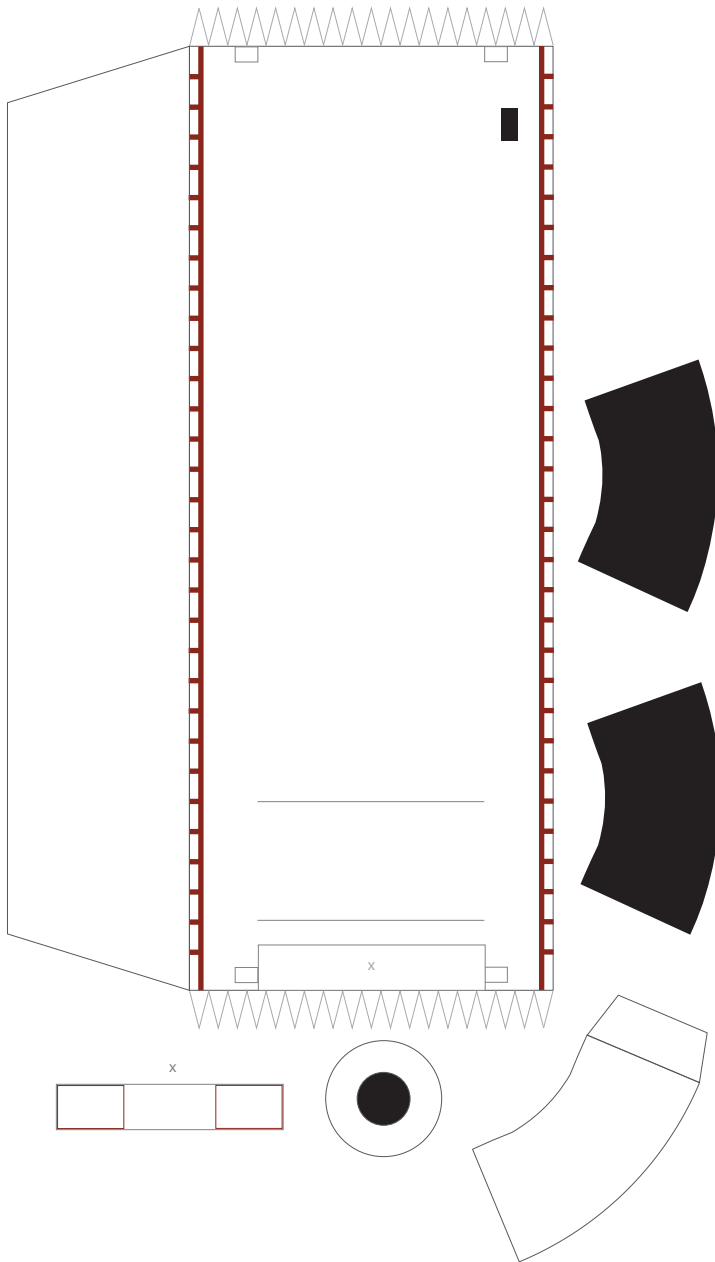

Print on Cardstock (110 lbs)

Delta IV Medium 4 m Second Stage Nosecone & connectors

1:96 Scale

Delta IV Medium
4 m Second Stage Nosecone

Connectors for Second Stage Payload Fairing

Connectors for Second Stage Interstage

GPSIII SV02 Delta IV Medium 4-2 4 m Second Stage

Print on Cardstock (110lbs)

1:96 Scale

Delta IV Medium Common Booster Core GPSIII SV02

Print on Cardstock (110 lbs)

1:96 Scale

Print on Cardstock (110 lbs)

Delta IV Common Booster Core

Engine section

1:96 Scale

CBC bottom connector

1 cm
1 inch

Delta IV Common Booster Core Fuel Lines

Print on Cardstock (110 lbs)

1:96 Scale

Delta IV Medium Common Booster Core 2 SRM Attachments

Print on Cardstock (110 lbs)

1:96 Scale

Center CBC lower attachments

Delta IV Common Booster Core

Print on Cardstock (110 lbs)

Solid Rocket Motors 1 and 2

1:96 Scale

Delta IV Medium Common Booster Core Connectors