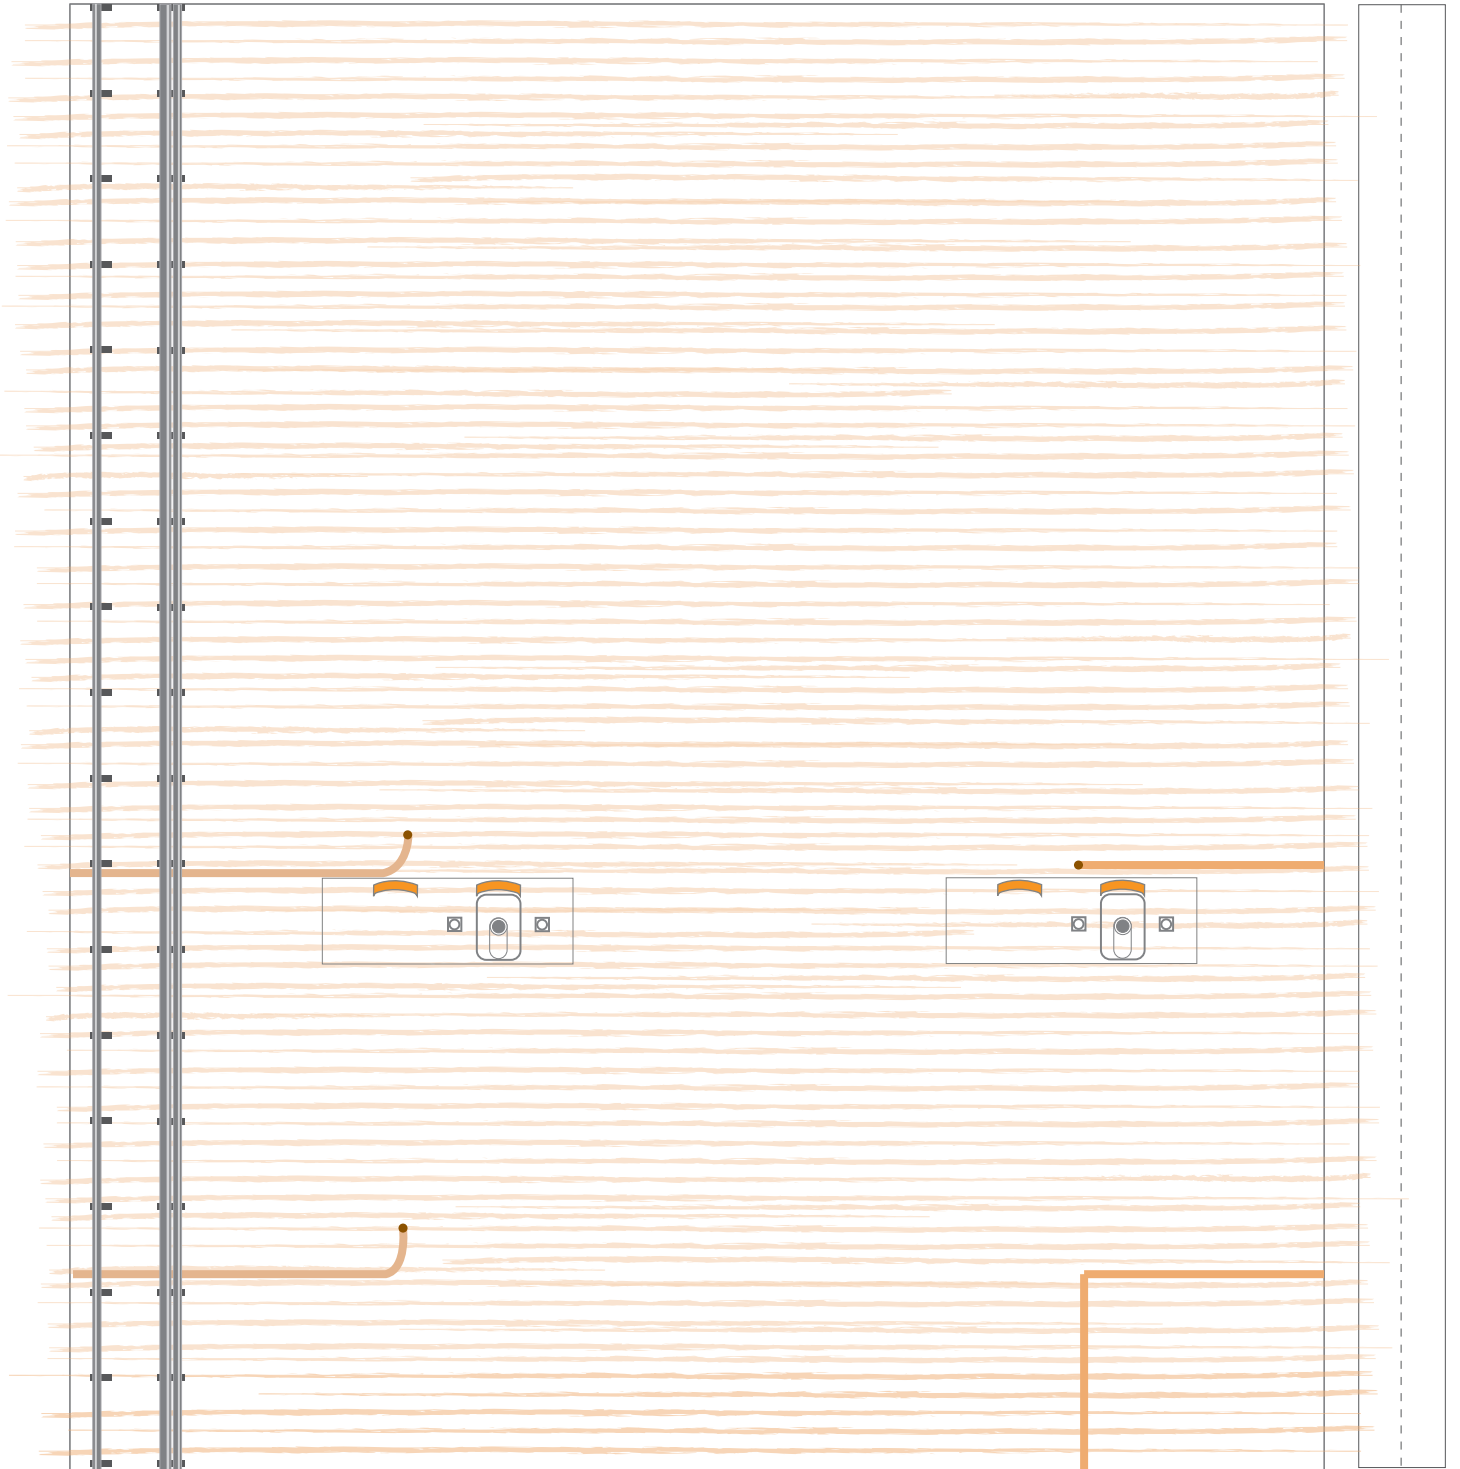

Print on Cardstock (110 lbs)

Delta IV Medium 4 m Second Stage Nosecone & connectors

1:96 Scale

Delta IV Medium
4 m Second Stage Nosecone

Connectors for Second Stage Payload Fairing

Connectors for Second Stage Interstage

GPSIII SV02 Delta IV Medium 4-2 4 m Second Stage

Print on Cardstock (110lbs)

1:96 Scale

Delta IV Medium Common Booster Core GPSIII SV02

Print on Cardstock (110 lbs)

1:96 Scale

Print on Cardstock (110 lbs)

Delta IV Common Booster Core

2 Solid Rocket Motors

1:96 Scale

Print on colored stock paper

Delta IV Common Booster Core 2 Solid Rocket Motors

Use Colored paper (Tangelo or Orange)

1:96 Scale

Print on Cardstock (110 lbs)

Delta IV Common Booster Core

Engine section

1:96 Scale

CBC bottom connector

1 cm
1 inch

Delta IV Common Booster Core Fuel Lines

Print on Cardstock (110 lbs)

1:96 Scale

Delta IV Medium Common Booster Core 2 SRM Attachments