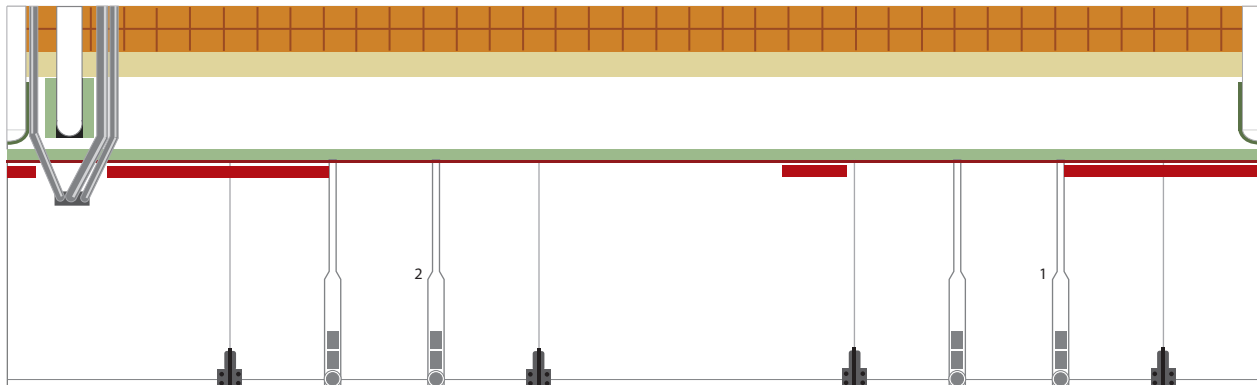

Print on Cardstock (110 lbs)

Delta IV Medium 4 m Second Stage Nosecone & connectors

1:96 Scale

Delta IV Medium
4 m Second Stage Nosecone

Connectors for Second Stage Payload Fairing

Connectors for Second Stage Interstage

GPSIII SV02 Delta IV Medium 4-2 4 m Second Stage

Print on Cardstock (110lbs)

1:96 Scale

Delta IV Medium Common Booster Core GPSIII SV02

Print on Cardstock (110 lbs)

1:96 Scale

Print on Cardstock (110 lbs)

Delta IV Common Booster Core

2 Solid Rocket Motors

1:96 Scale

Print on colored stock paper

Delta IV Common Booster Core 2 Solid Rocket Motors

Use Colored paper (Tangelo or Orange)

1:96 Scale

Print on Cardstock (110 lbs)

Delta IV Common Booster Core

Engine section

1:96 Scale

CBC bottom connector

1 cm
1 inch

Delta IV Common Booster Core Fuel Lines

Print on Cardstock (110 lbs)

1:96 Scale

Delta IV Medium Common Booster Core 2 SRM Attachments