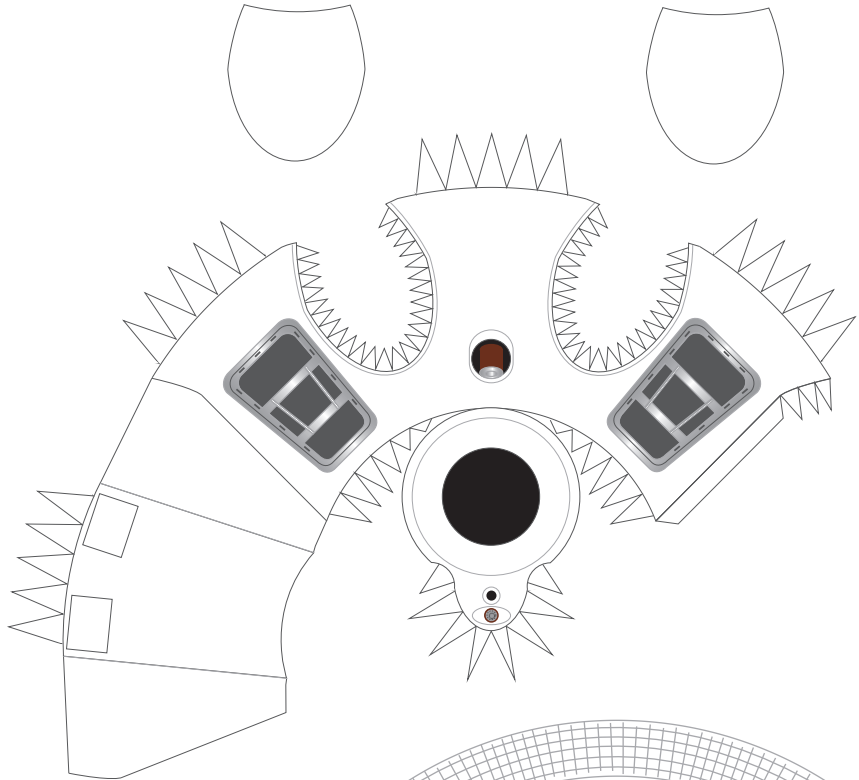

Print on Cardstock (110 lbs)

Delta IV Medium 4 m Second Stage Nosecone & connectors

1:96 Scale

Delta IV Medium
4 m Second Stage Nosecone

Connectors for Second Stage Payload Fairing

Connectors for Second Stage Interstage

GPSIII SV02 Delta IV Medium 4-2 4 m Second Stage

Print on Cardstock (110lbs)

1:96 Scale

Delta IV Medium Common Booster Core GPSIII SV02

Print on Cardstock (110 lbs)

1:96 Scale

Print on Cardstock (110 lbs)

Delta IV Common Booster Core

2 Solid Rocket Motors

1:96 Scale

Print on colored stock paper

Delta IV Common Booster Core 2 Solid Rocket Motors

Use Colored paper (Tangelo or Orange)

1:96 Scale

Print on Cardstock (110 lbs)

Delta IV Common Booster Core

Engine section

1:96 Scale

CBC bottom connector

1 cm
1 inch

Delta IV Common Booster Core Fuel Lines

Print on Cardstock (110 lbs)

1:96 Scale

Delta IV Medium Common Booster Core 2 SRM Attachments