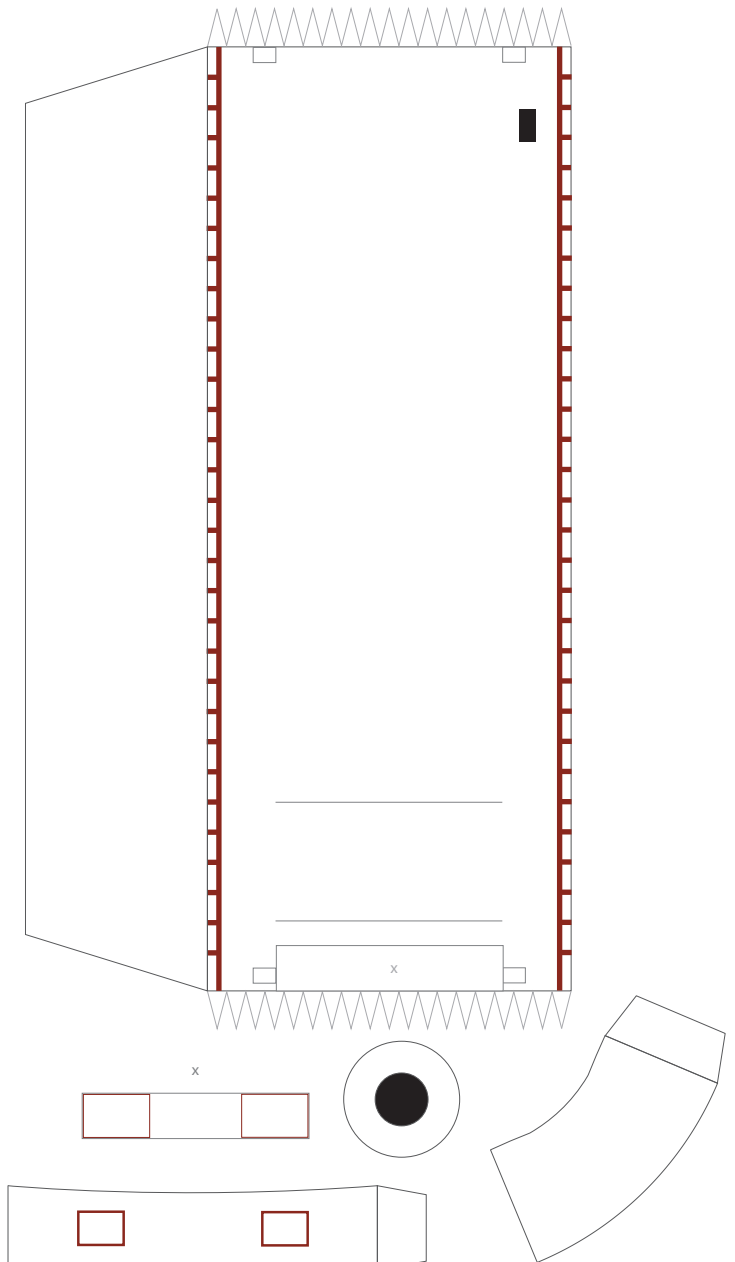

Print on Cardstock (110 lbs)

Delta IV Medium 4 m Second Stage Nosecone & connectors

1:96 Scale

Delta IV Medium
4 m Second Stage Nosecone

Connectors for Second Stage Payload Fairing

Connectors for Second Stage Interstage

GPSIII SV02 Delta IV Medium 4-2 4 m Second Stage

Print on Cardstock (110lbs)

1:96 Scale

Delta IV Medium Common Booster Core GPSIII SV02

Print on Cardstock (110 lbs)

1:96 Scale

Print on Cardstock (110 lbs)

Delta IV Common Booster Core

Engine section

1:96 Scale

CBC bottom connector

1 cm
1 inch

Delta IV Common Booster Core Fuel Lines

Print on Cardstock (110 lbs)

1:96 Scale

Delta IV Medium Common Booster Core 2 SRM Attachments

Print on Cardstock (110 lbs)

1:96 Scale

Center CBC lower attachments

Delta IV Common Booster Core

Print on Cardstock (110 lbs)

Solid Rocket Motors 1 and 2

1:96 Scale

Delta IV Medium Common Booster Core Connectors