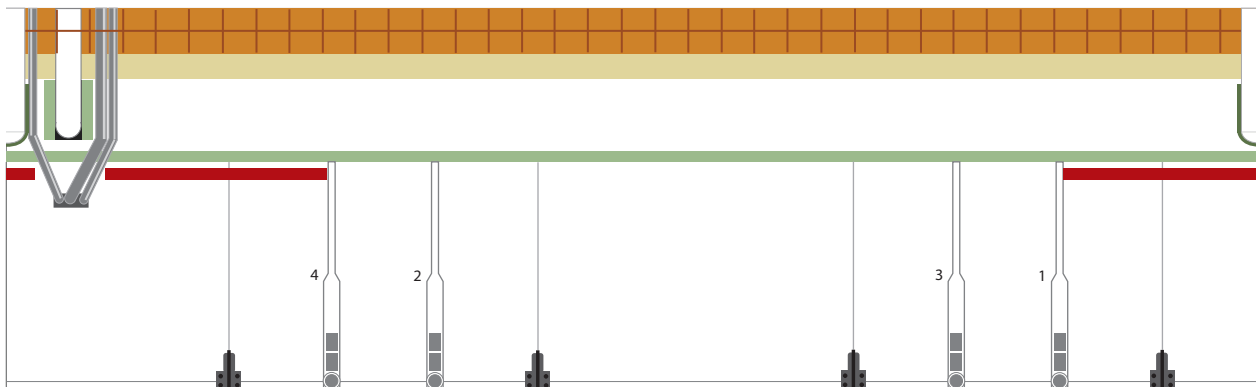

Delta IV Common Booster Core Fairing Nosecone

Print on Cardstock (110 lbs)

1:96 Scale

Delta IV Medium

Print on Cardstock (110 lbs)

WGS-10 Payload Fairing

1:96 Scale

WGS-10 Interstage

There are several circular cutouts: two on the left side, one in the center, and two on the right side. A small black dot is located on the left side.

WGS-10

Print on Cardstock (110 lbs)

Delta IV Common Booster Core Medium + (5,4)

1:96 Scale

Print on Cardstock (110 lbs)

Delta IV Common Booster Core 4 Solid Rocket Motors

1:96 Scale

Print on Cardstock (110 lbs)

Delta IV Common Booster Core

Engine section

1:96 Scale

CBC bottom connector

1 cm
1 inch

Delta IV Common Booster Core Fuel Lines

Print on Cardstock (110 lbs)

1:96 Scale

Delta IV Medium Common Booster Core 4 SRM Attachments

Print on Cardstock (110 lbs)

1:96 Scale