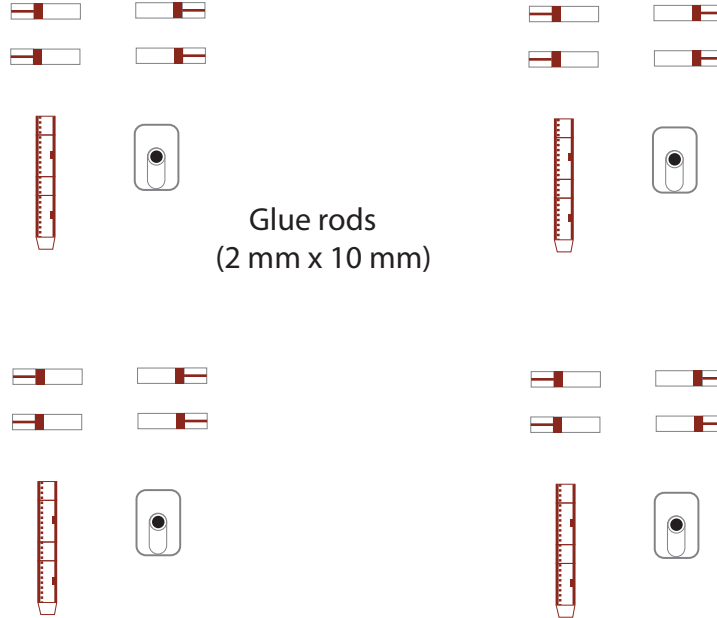

There are several circular cutouts: two on the left side, one in the center, and two on the right side. A small black dot is located on the left side.

WGS-10

Print on Cardstock (110 lbs)

Delta IV Common Booster Core Medium + (5,4)

CBC bottom connector

1 cm
1 inch

Delta IV Common Booster Core Fuel Lines

Print on Cardstock (110 lbs)

1:96 Scale

Delta IV Medium Common Booster Core 4 SRM Attachments

Print on Cardstock (110 lbs)

1:96 Scale