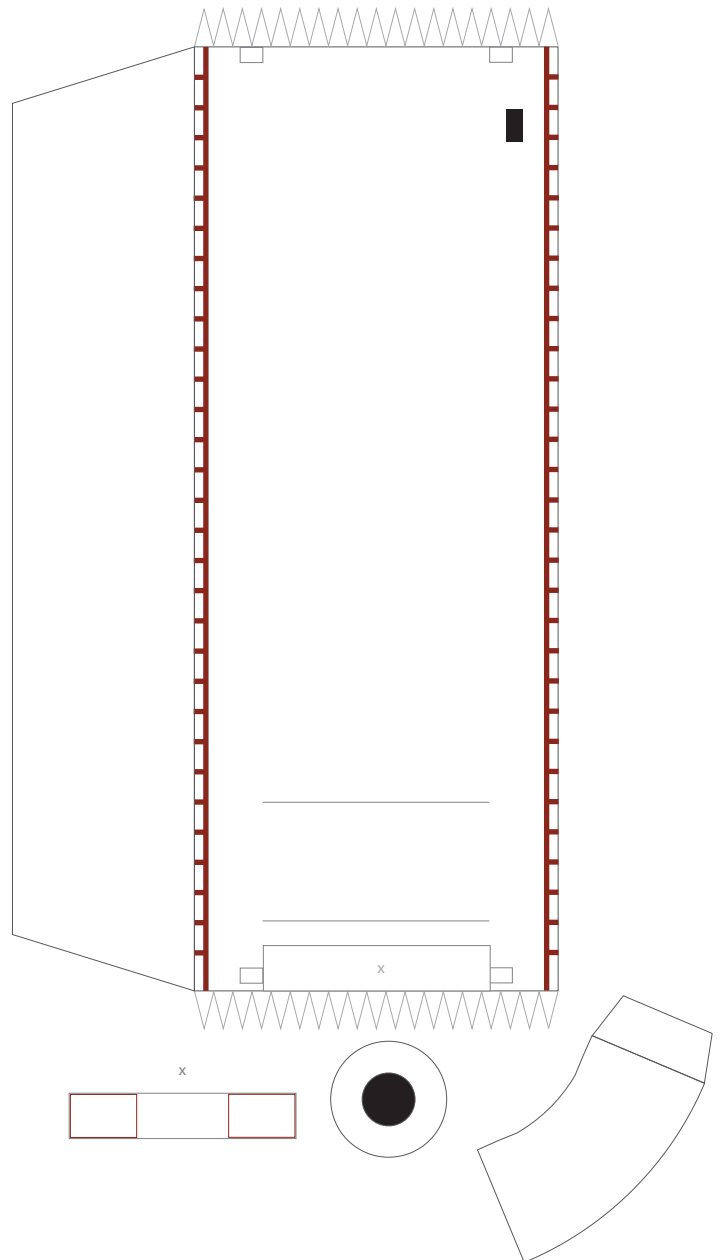

Solid Rocket Motors 3 and 4

1:96 Scale