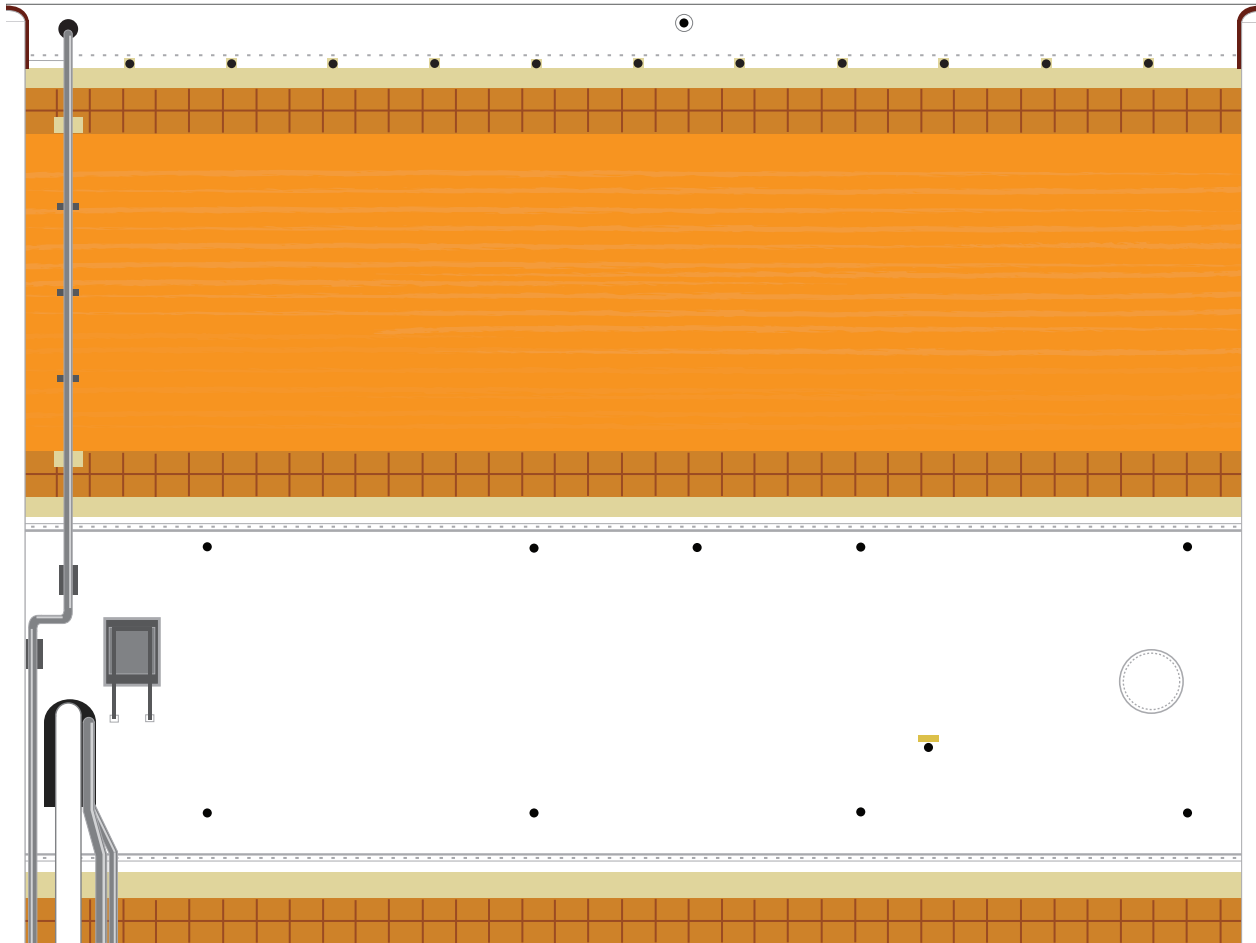

Delta IV Common Booster Core Fairing Nosecone

Print on Cardstock (110 lbs)

1:96 Scale

Delta IV Medium

Print on Cardstock (110 lbs)

WGS-10 Payload Fairing

1:96 Scale

WGS-10 Interstage

There are several circular cutouts: two on the left side, one in the center, and two on the right side. A small black dot is located on the left side.

WGS-10

Print on Cardstock (110 lbs)

Delta IV Common Booster Core Medium + (5,4)

1:96 Scale

Print on Cardstock (110 lbs)

Delta IV Common Booster Core 4 Solid Rocket Motors

1:96 Scale

Print on Cardstock (110 lbs)

Delta IV Common Booster Core

Engine section

1:96 Scale

CBC bottom connector

1 cm
1 inch

Delta IV Common Booster Core Fuel Lines

Print on Cardstock (110 lbs)

1:96 Scale

Delta IV Medium Common Booster Core 4 SRM Attachments

Print on Cardstock (110 lbs)

1:96 Scale