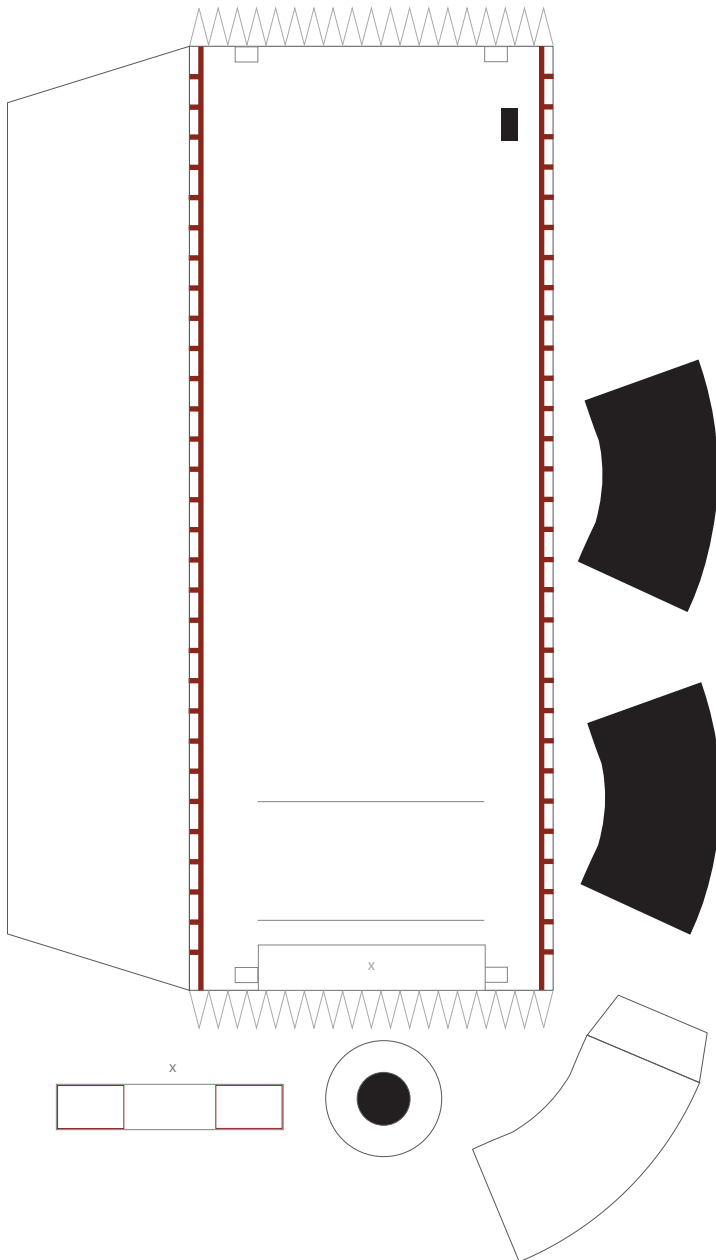

Solid Rocket Motors 3 and 4

1:96 Scale