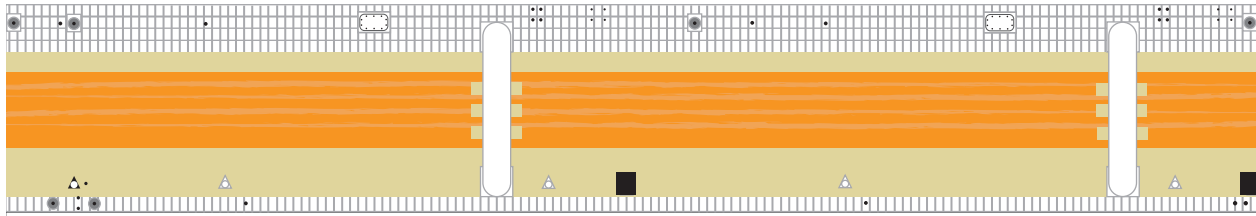

Delta IV Common Booster Core Fairing Nosecone

Print on Cardstock (110 lbs)

1:96 Scale

Delta IV Medium

Print on Cardstock (110 lbs)

WGS-10 Payload Fairing

1:96 Scale

WGS-10 Interstage

Print on Cardstock (110 lbs)

1:96 Scale

This panel features several logos and circular cutouts. At the top center is the United States flag. Below it is the ULA logo, which consists of a blue circle with a white star and horizontal stripes. Further down is a larger ULA logo featuring a blue triangle with a white star and horizontal stripes. Below this is the text: **United Launch Alliance**
In memory of our
colleague and friend
Kurt A. Huschle
-The ULA Team

There are several circular cutouts: two on the left side, one in the center, and two on the right side. A small black dot is located on the left side.

WGS-10

Print on Cardstock (110 lbs)

Delta IV Common Booster Core Medium + (5,4)

CBC bottom connector

1 cm
1 inch

Delta IV Common Booster Core Fuel Lines

Print on Cardstock (110 lbs)

1:96 Scale

Delta IV Medium Common Booster Core 4 SRM Attachments

Print on Cardstock (110 lbs)

1:96 Scale