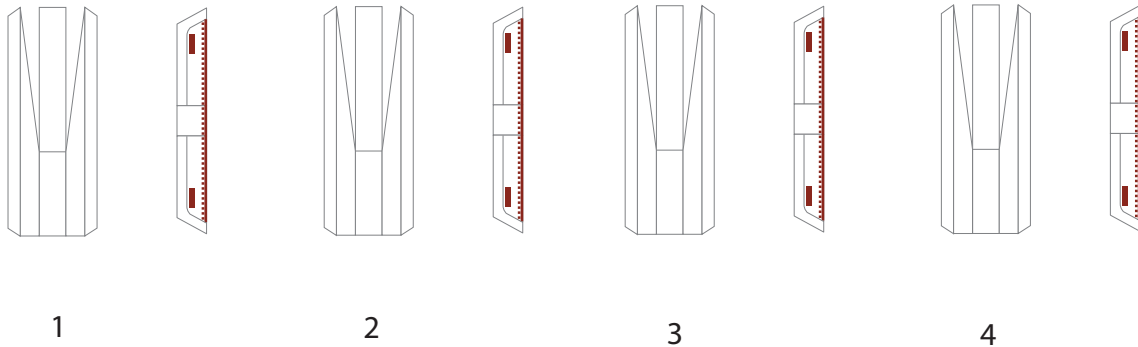

Center CBC lower attachments