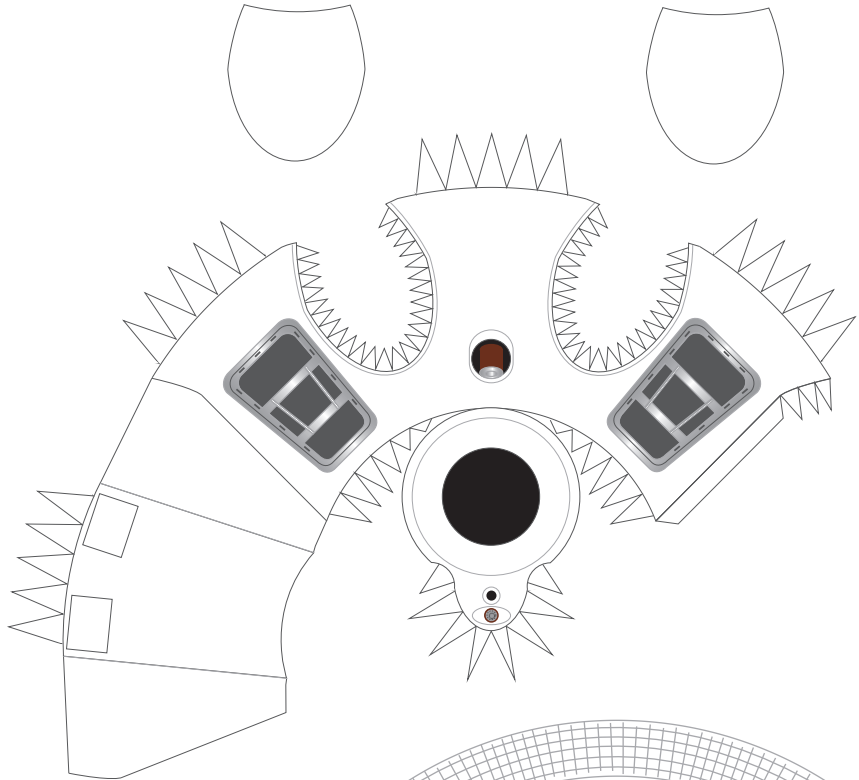

Delta IV Common Booster Core Fairing Nosecone

Print on Cardstock (110 lbs)

1:96 Scale

Delta IV Medium

Print on Cardstock (110 lbs)

WGS-10 Payload Fairing

1:96 Scale

WGS-10 Interstage

There are several circular cutouts: two on the left side, one in the center, and two on the right side. A small black dot is located on the left side.

WGS-10

Print on Cardstock (110 lbs)

Delta IV Common Booster Core Medium + (5,4)

1:96 Scale

Print on Cardstock (110 lbs)

Delta IV Common Booster Core 4 Solid Rocket Motors

1:96 Scale

Print on Cardstock (110 lbs)

Delta IV Common Booster Core

Engine section

1:96 Scale

CBC bottom connector

1 cm
1 inch

Delta IV Common Booster Core Fuel Lines

Print on Cardstock (110 lbs)

1:96 Scale

Delta IV Medium Common Booster Core 4 SRM Attachments

Print on Cardstock (110 lbs)

1:96 Scale