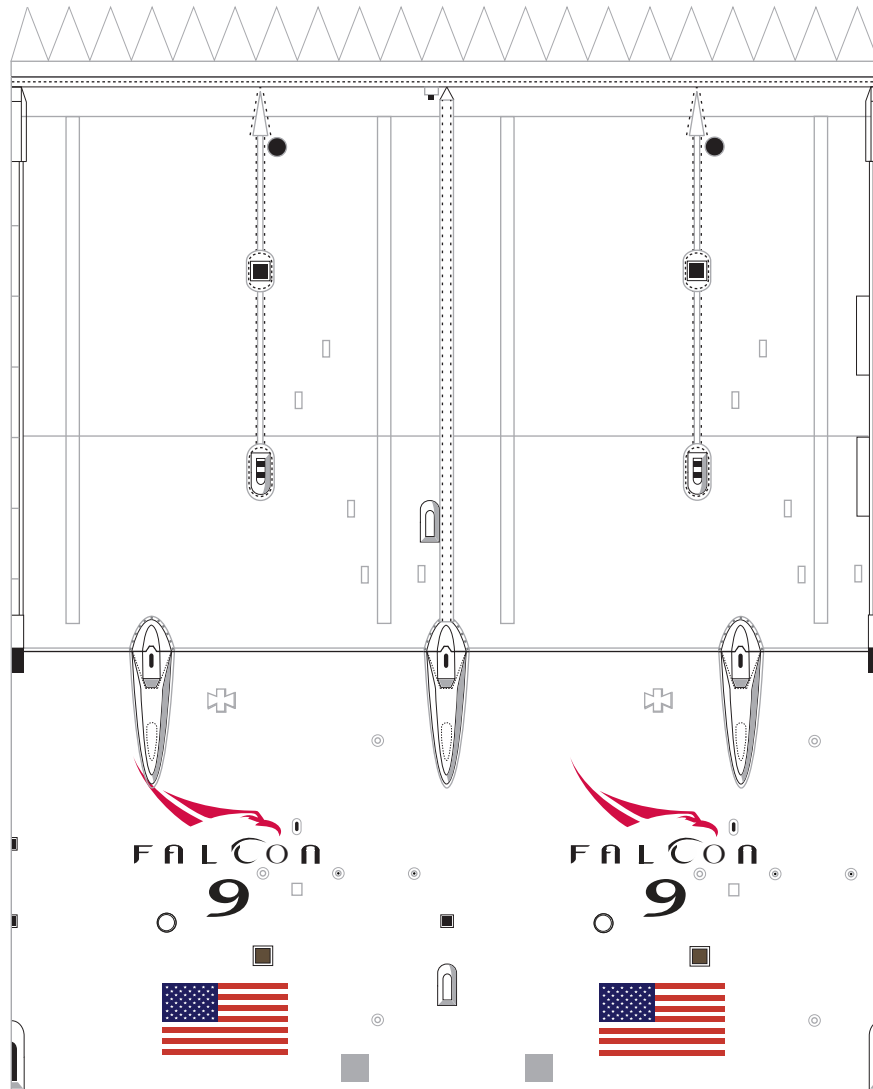

SPACE-X "Falcon-9 v1.1"

Print on Cardstock (110 lbs)

Fairing 1.0 Revision

Eutelsat 115 West B/ABS 3A

1:100 Scale

SPACE-X "Falcon-9 v1.1"

Print on Cardstock (110 lbs)

Rev 9/14

1:100 Scale

Second Stage / Interstage

1:100 Scale

FALCON
9

SPACE-X "Falcon-9 v1.1"

Print on Cardstock (110 lbs)

1:100 Scale

FALCON
9

SPACE-X "Falcon-9 v1.1"

Print on Cardstock (110 lbs)

1:100 Scale

SPACE-X "Falcon-9 v1.1"

MERLIN Engines

Print on Cardstock (110 lbs)

C

B

SPACE-X "Falcon-9 v1.1"

Umbilical Tray

Print on Cardstock (110 lbs)