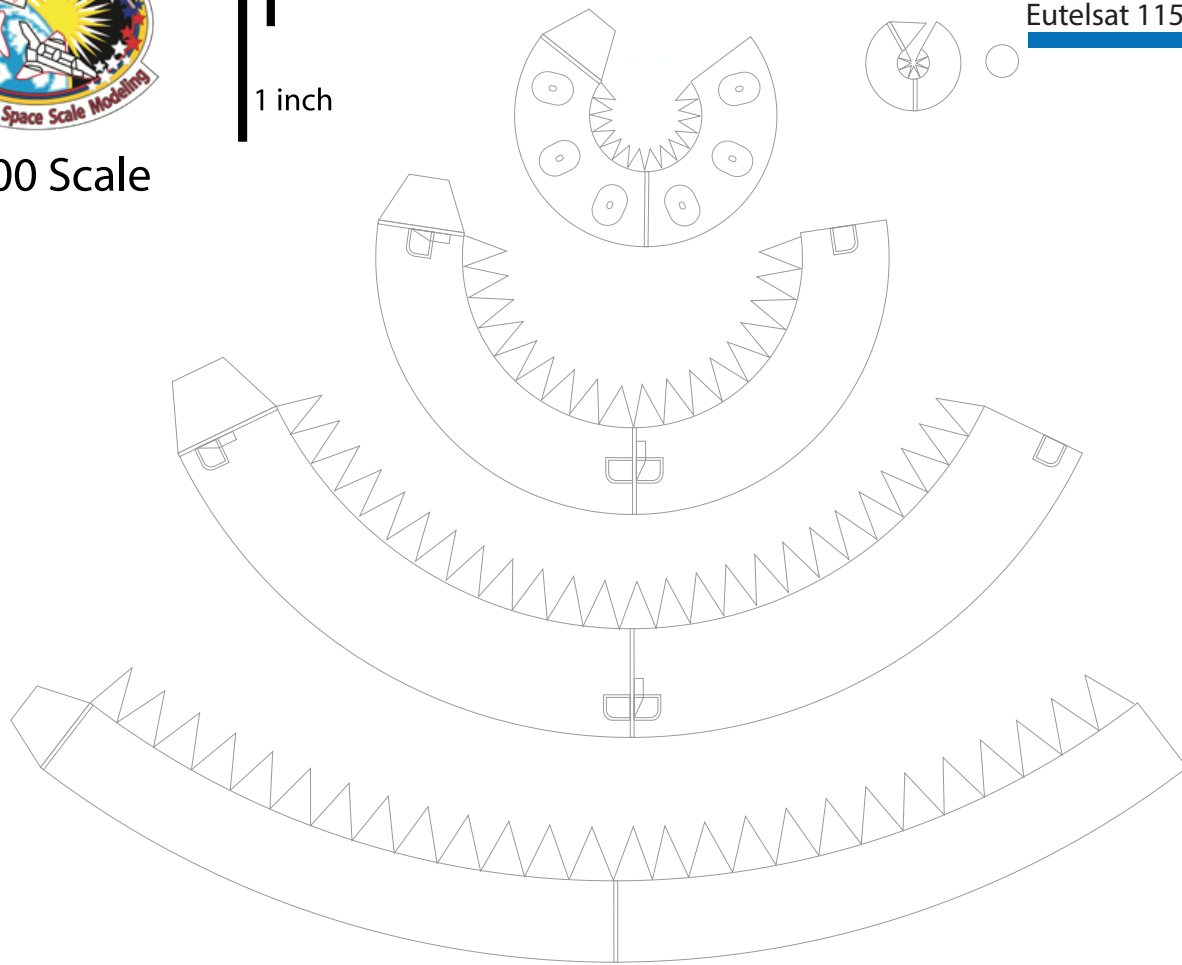

SPACE-X "Falcon-9 v1.1"

Print on Cardstock (110 lbs)

Fairing 1.0 Revision

Eutelsat 115 West B/ABS 3A

1:100 Scale

SPACE-X "Falcon-9 v1.1"

Print on Cardstock (110 lbs)

Rev 9/14

1:100 Scale

Second Stage / Interstage

1:100 Scale

FALCON
9

SPACE-X "Falcon-9 v1.1"

Print on Cardstock (110 lbs)

1:100 Scale

FALCON
9

SPACE-X "Falcon-9 v1.1"

Print on Cardstock (110 lbs)

1:100 Scale

SPACE-X "Falcon-9 v1.1"

MERLIN Engines

Print on Cardstock (110 lbs)

C

B

SPACE-X "Falcon-9 v1.1"

Umbilical Tray

Print on Cardstock (110 lbs)