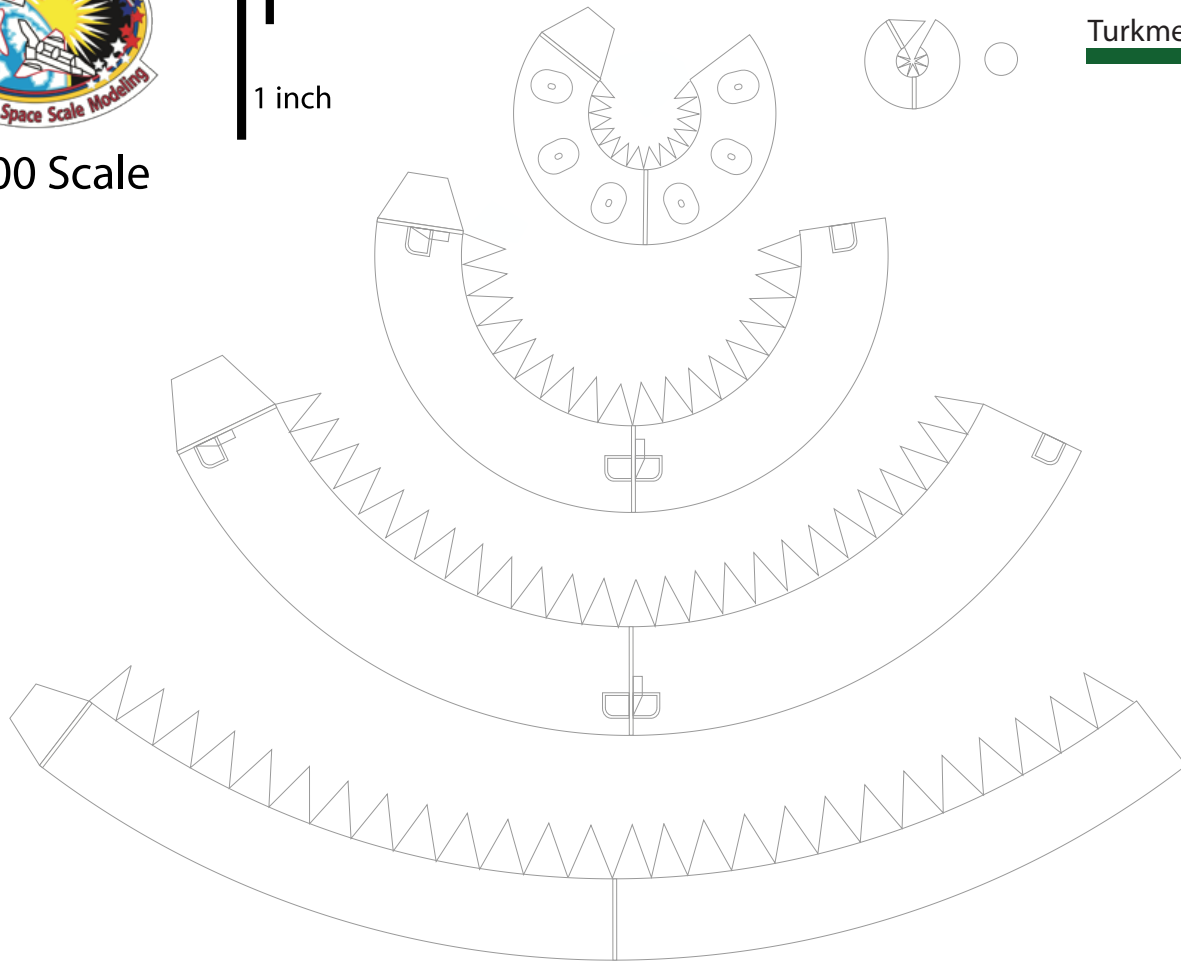

SPACE-X "Falcon-9 v1.1"

Print on Cardstock (110 lbs)

Fairing 1.0 Revision

TurkmenAlem 52 E

1:100 Scale

SPACE-X "Falcon-9 v1.1"

Print on Cardstock (110 lbs)

Rev 9/14

1:100 Scale

Second Stage / Interstage

1:100 Scale

FALCON
9

SPACE-X "Falcon-9 v1.1"

Print on Cardstock (110 lbs)

1:100 Scale

FALCON
9

SPACE-X "Falcon-9 v1.1"

Print on Cardstock (110 lbs)

1:100 Scale

SPACE-X "Falcon-9 v1.1"

MERLIN Engines

Print on Cardstock (110 lbs)

C

B

SPACE-X "Falcon-9 v1.1"

Umbilical Tray

Print on Cardstock (110 lbs)