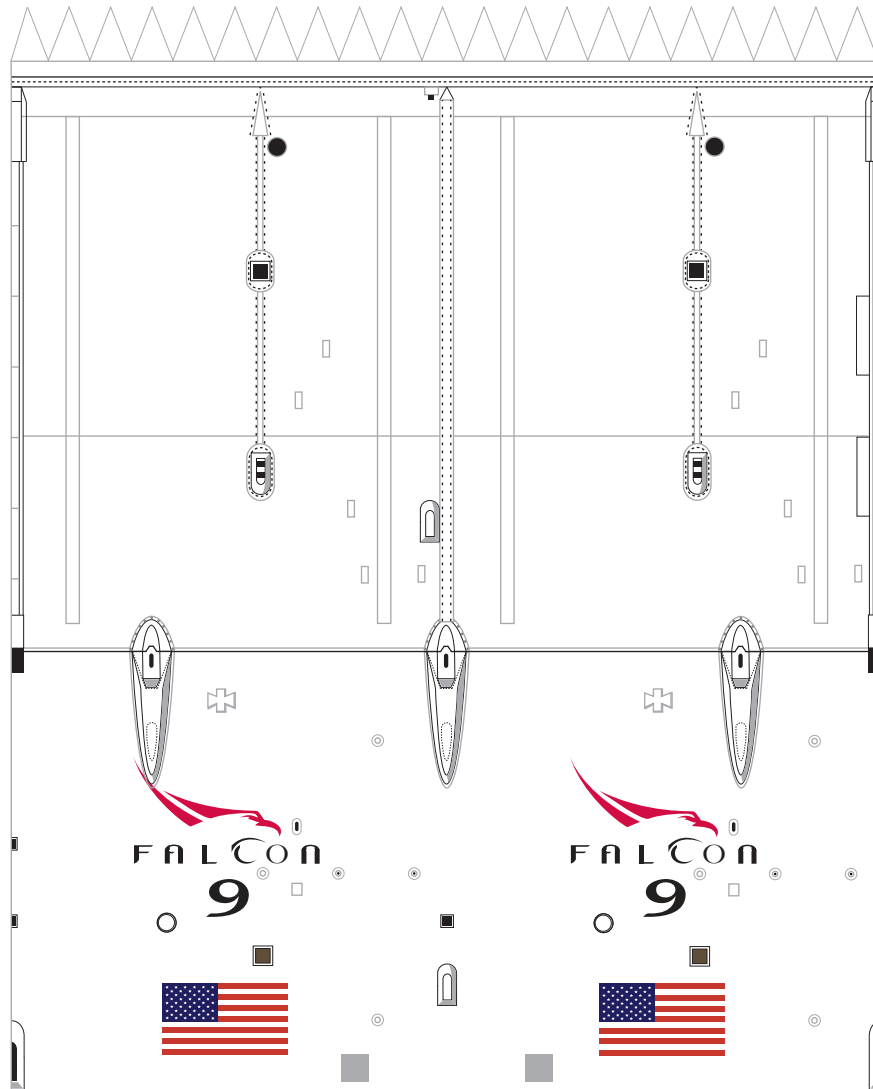

SPACE-X "Falcon-9 v1.1"

Print on Cardstock (110 lbs)

Fairing 1.0 Revision

TurkmenAlem 52 E

1:100 Scale

SPACE-X "Falcon-9 v1.1"

Print on Cardstock (110 lbs)

Rev 9/14

1:100 Scale

Second Stage / Interstage

1:100 Scale

FALCON
9

SPACE-X "Falcon-9 v1.1"

Print on Cardstock (110 lbs)

1:100 Scale

FALCON
9

SPACE-X "Falcon-9 v1.1"

Print on Cardstock (110 lbs)

1:100 Scale

SPACE-X "Falcon-9 v1.1"

MERLIN Engines

Print on Cardstock (110 lbs)

C

B

SPACE-X "Falcon-9 v1.1"

Umbilical Tray

Print on Cardstock (110 lbs)