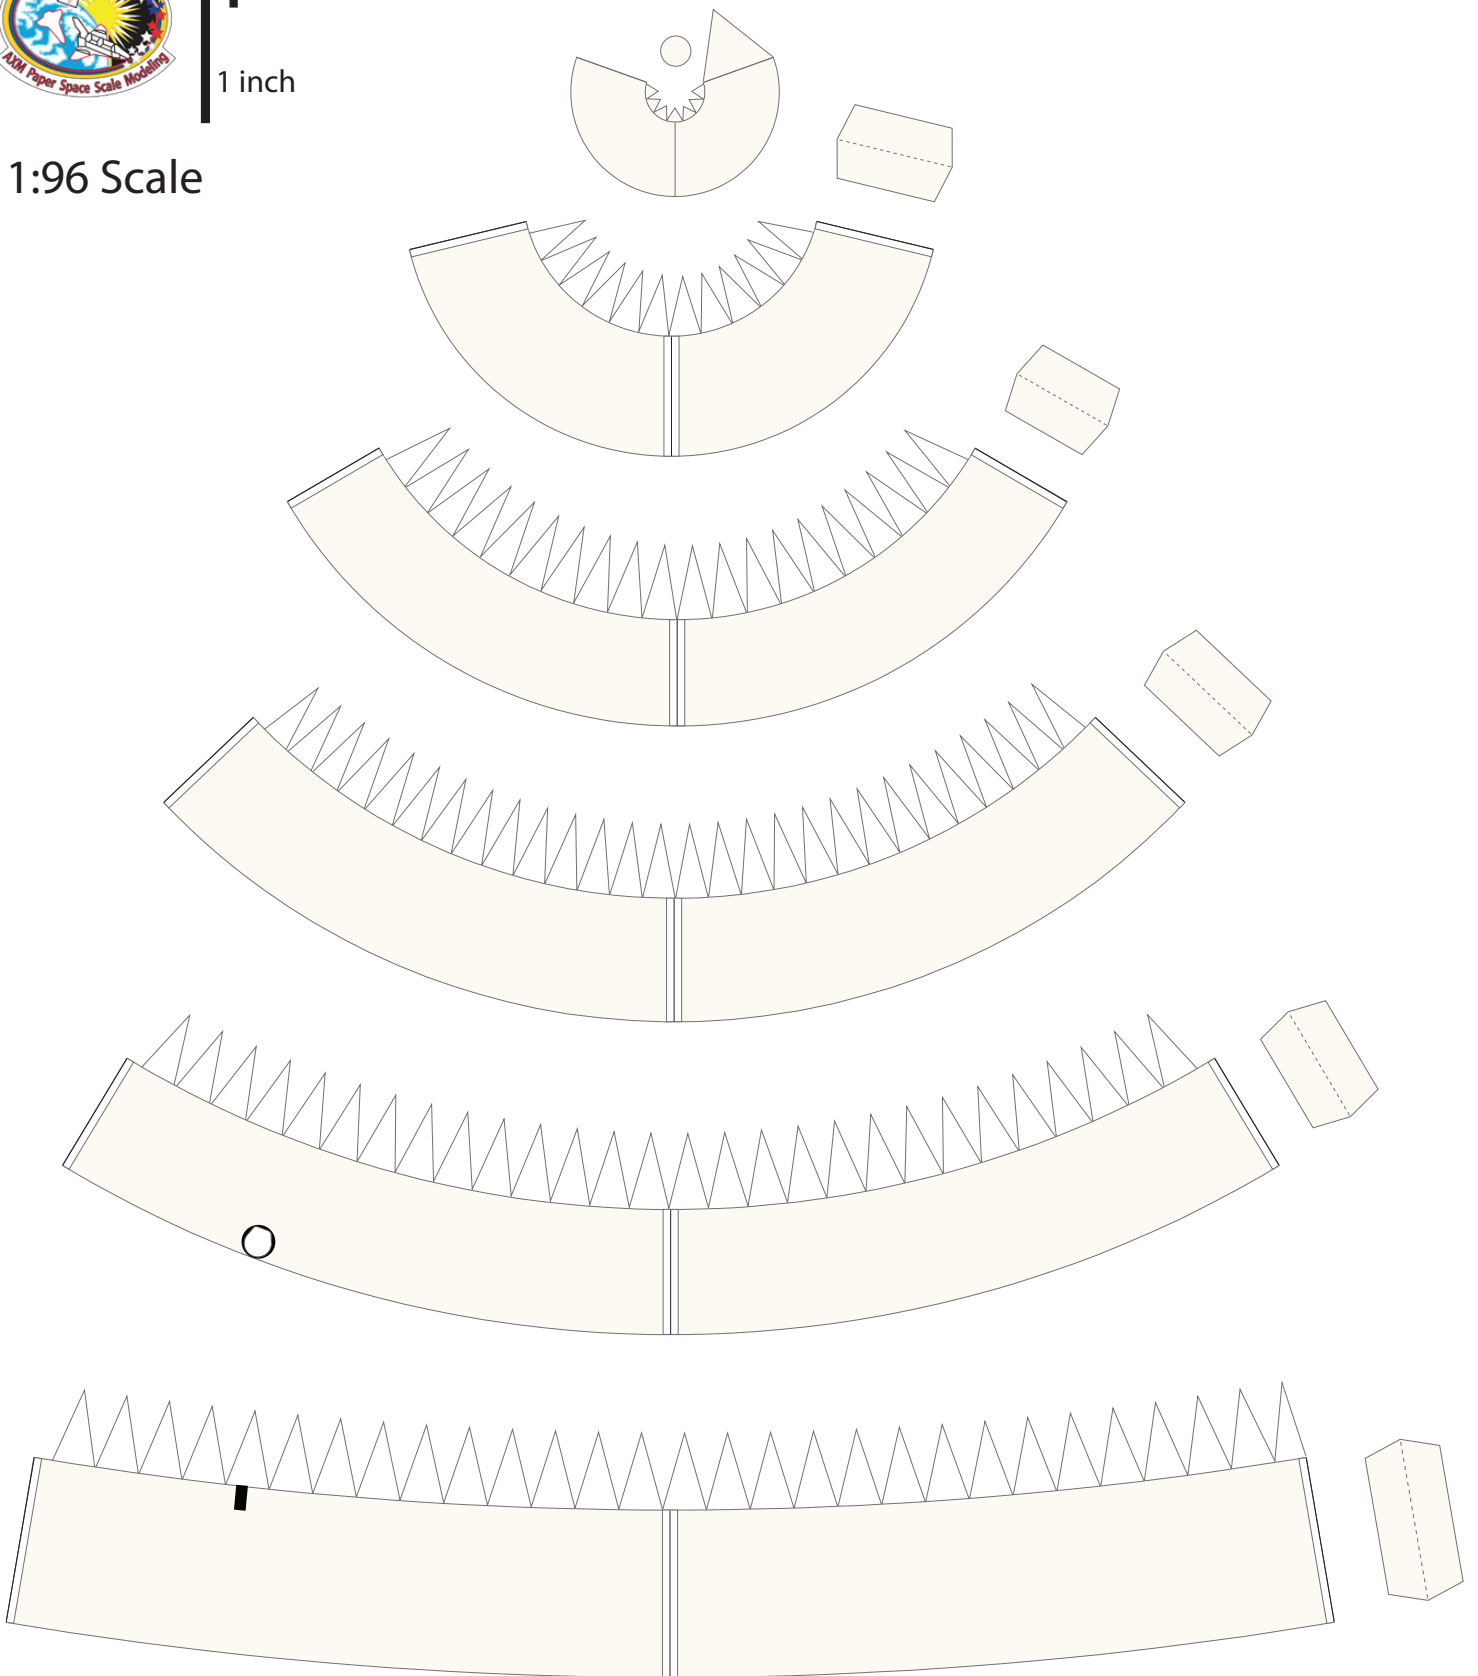

Ariane 5 Mission Cover

AXM Artwork

Ariane 5 ECA V188 HERSCHEL - PLANCK

1 cm
1 inch

Ariane 5 Fairing Ogive

Print on Cardstock (110 lb)

1:96 Scale

1 cm
1 inch

Ariane 5 - ECA V188 Fairing

Print on Cardstock (110 lb)

1:96 Scale

HERSCHEL PLANCK

THE UNIVERSE
YOURS TO DISCOVER

esa

ARIANESPACE
2009

arianespace
service & solutions

Line indicates where both ends of gray band meet

AXM Artwork

1 cm
1 inch

Ariane V Core (ECA, ES) Interstage

Print on Cardstock (110 lb)

1:96 Scale

1 cm
1 inch

Ariane V Core (ECA, ES)

Use marble or tin foil (match ball size)

Liquid Helium Reservoir

Use marble or tin foil (match ball size)

1 cm
1 inch

Ariane V Core (ECA, ES) Engine section (Vulcain 2)

Print on Cardstock (110 lb)

1:96 Scale