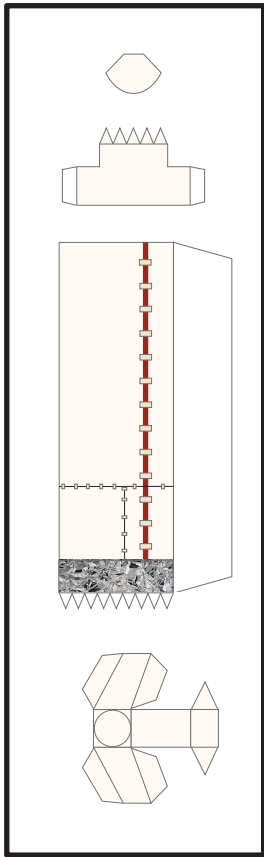

Line indicates where both ends of gray band meet

AXM Artwork

1 cm
1 inch

Ariane V Core (ECA, ES) Interstage

Print on Cardstock (110 lb)

1:96 Scale

1 cm
1 inch

Ariane V Core (ECA, ES)

Print on Cardstock (110 lb)

1:96 Scale

1 cm
1 inch

Ariane V Core (ECA, ES) Engine section

Print on Cardstock (110 lb)

1:96 Scale

Hydraulic Tank

Helium Reservoir

Use marble or tin foil (match ball size)

Liquid Helium Reservoir

Use marble or tin foil (match ball size)

1 cm
1 inch

Ariane V Core (ECA, ES) Engine section (Vulcain 2)

Print on Cardstock (110 lb)

1:96 Scale

1:96 Scale

Ariane V GS, ECA, ES Solid Rocket Booster (EAP P241)

Print on Cardstock (110 lb)

1 cm
1 inch

1:96 Scale

Ariane V GS, ECA, ES Solid Rocket Booster (EAP P241)

Print on Cardstock (110 lb)

1 cm
1 inch