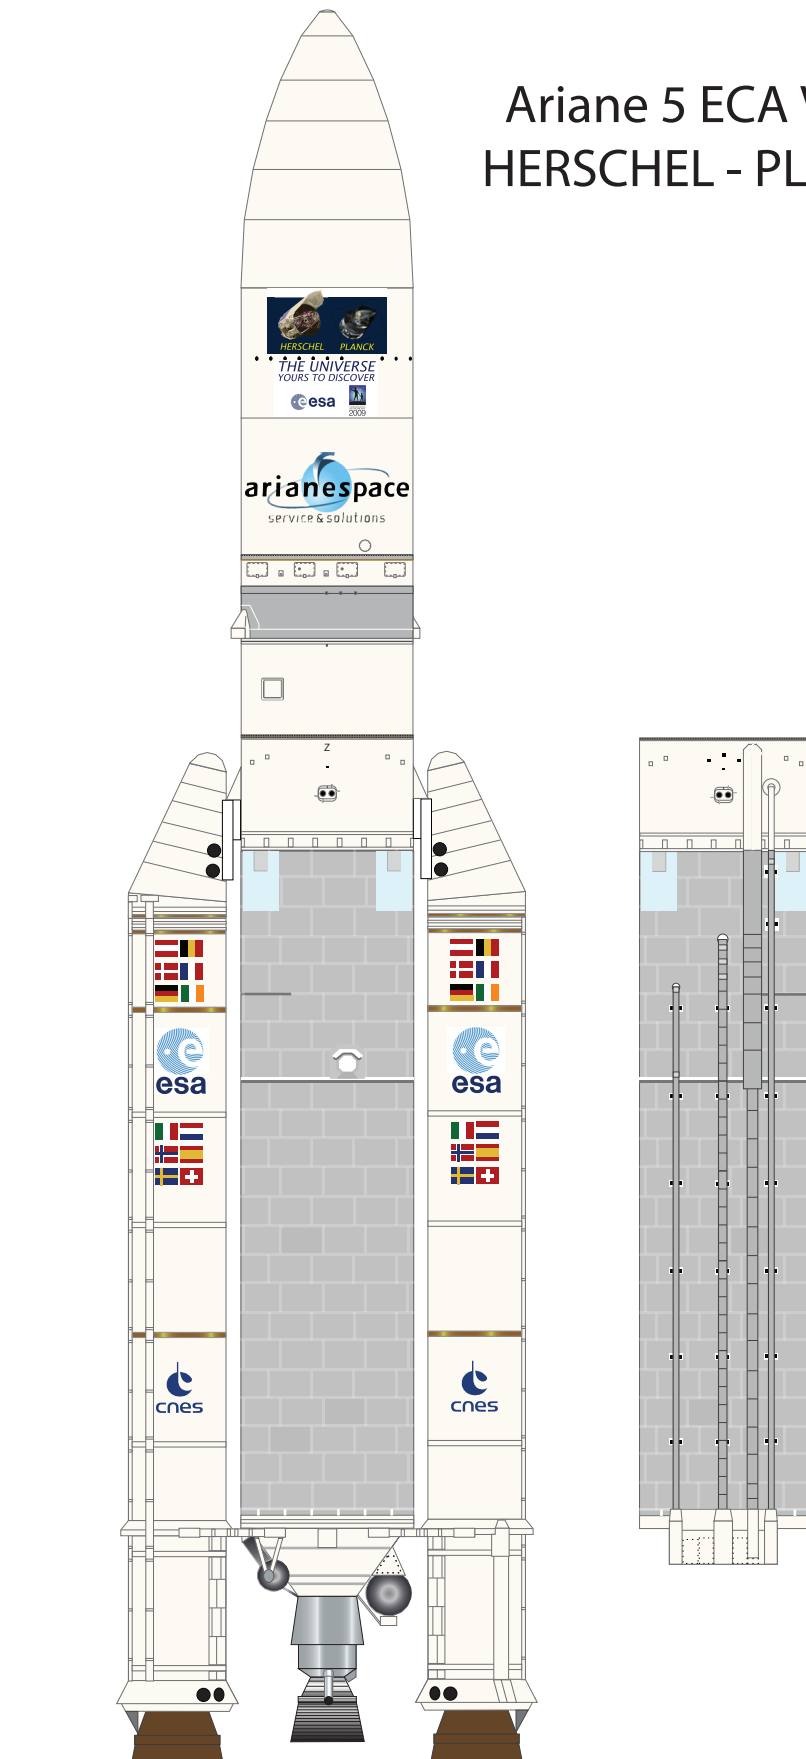

Ariane 5 Mission Cover

AXM Artwork

Ariane 5 ECA V188 HERSCHEL - PLANCK

1 cm
1 inch

Ariane 5 Fairing Ogive

Print on Cardstock (110 lb)

1:96 Scale

1 cm
1 inch

Ariane 5 - ECA V188 Fairing

Print on Cardstock (110 lb)

1:96 Scale

HERSCHEL PLANCK

THE UNIVERSE
YOURS TO DISCOVER

esa

ARIANESPACE
2009

arianespace
service & solutions

Line indicates where both ends of gray band meet

AXM Artwork

1 cm
1 inch

Ariane V Core (ECA, ES) Interstage

Print on Cardstock (110 lb)

1:96 Scale

1 cm
1 inch

Ariane V Core (ECA, ES)

Print on Cardstock (110 lb)

1:96 Scale

1 cm
1 inch

Ariane V Core (ECA, ES) Engine section

Print on Cardstock (110 lb)

1:96 Scale

Hydraulic Tank

Helium Reservoir