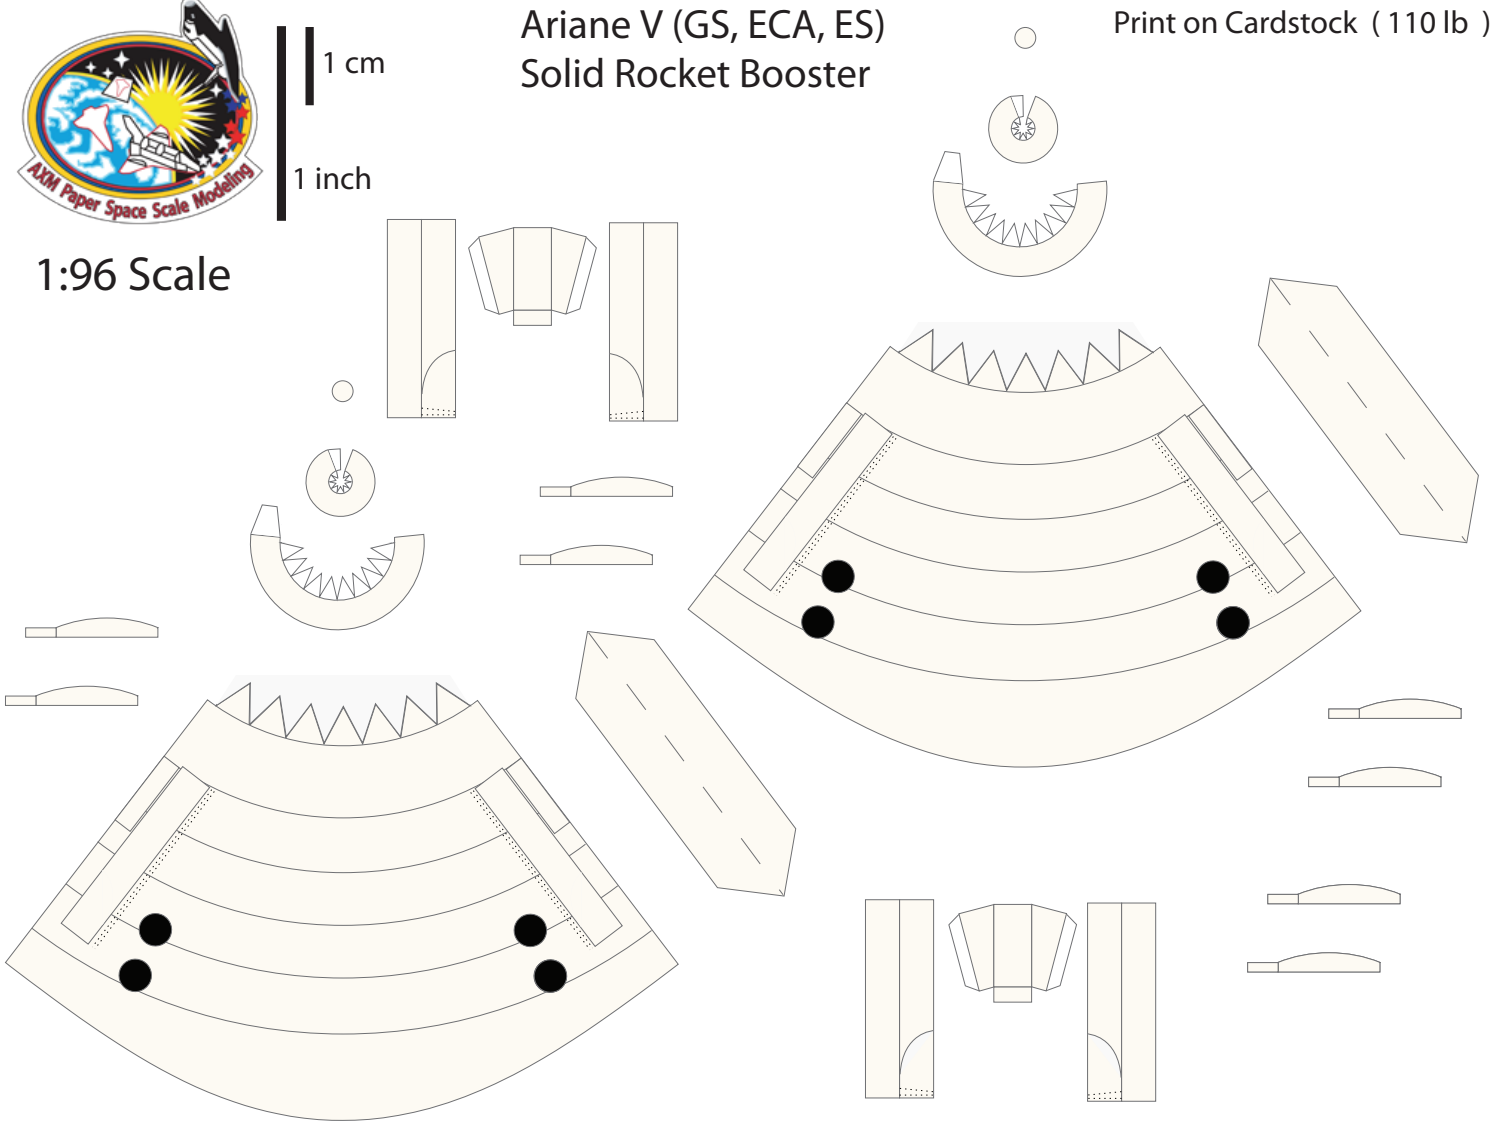

Vulcain 2

Ariane V Core (ECA, ES) Umbilicals

Print on Cardstock (110 lb)

1 cm
1 inch

Ariane V (GS, ECA, ES) Solid Rocket Booster

Print on Cardstock (110 lb)

1:96 Scale

1 cm
1 inch