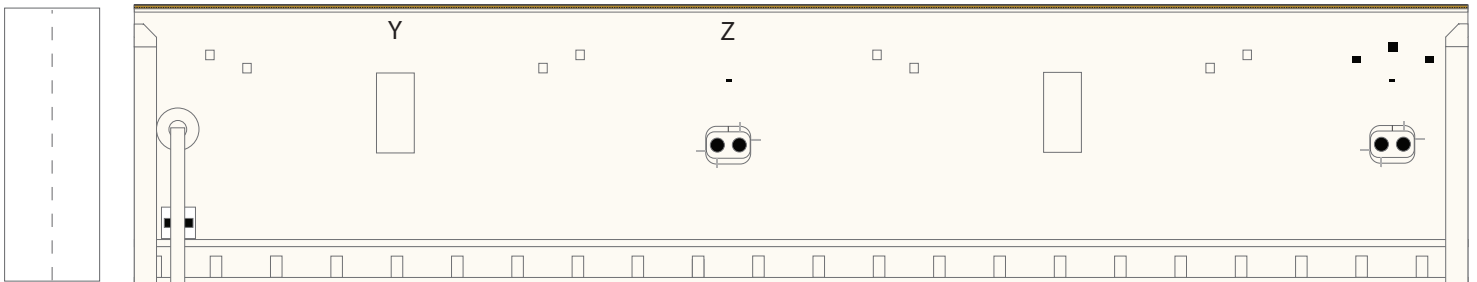

Line indicates where both ends of gray band meet

AXM Artwork

1 cm
1 inch

Ariane V Core (ECA, ES) Interstage

Print on Cardstock (110 lb)

1:96 Scale

1 cm
1 inch

Ariane V Core (ECA, ES)