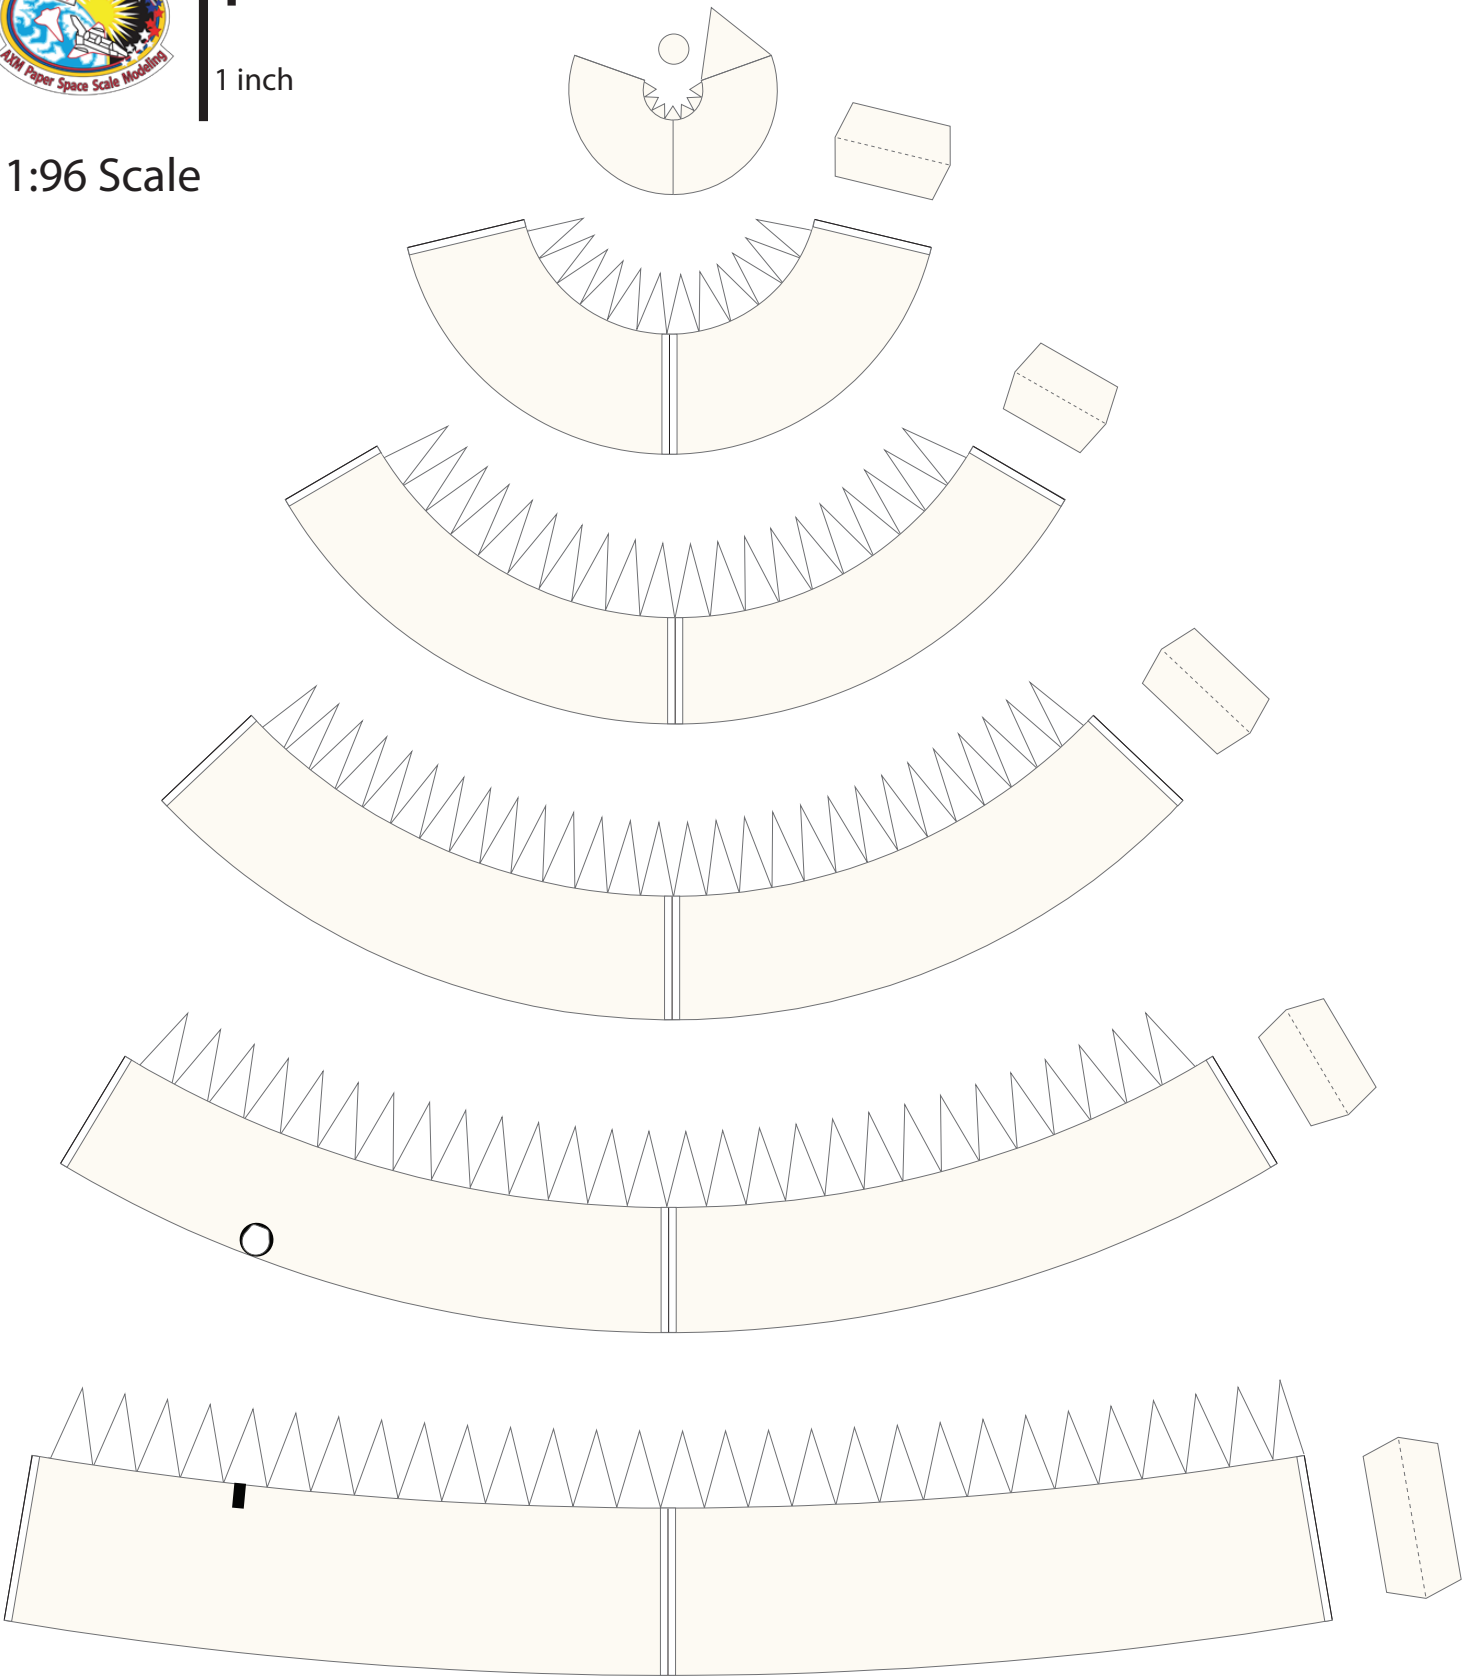

## Ariane 5 ECA VA-241 SES-14 / Al Yah 3

1 cm  
1 inch

# Ariane V Fairing

Print on Cardstock ( 110 lb )

1:96 Scale

1 cm  
1 inch