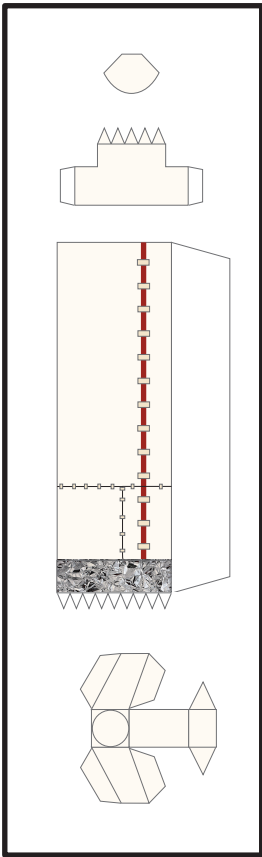

Ariane V GS, ECA, ES Solid Rocket Booster (EAP P241)

Print on Cardstock (110 lb)