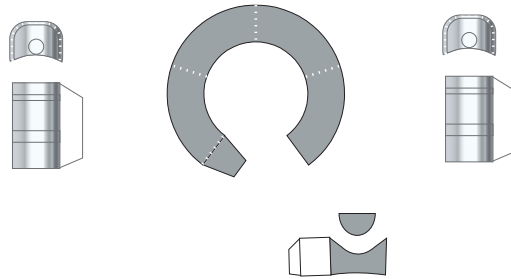

1 cm
1 inch

Ariane V Core (ECA, ES) Engine section (Vulcain 2)

Print on Cardstock (110 lb)

1:96 Scale