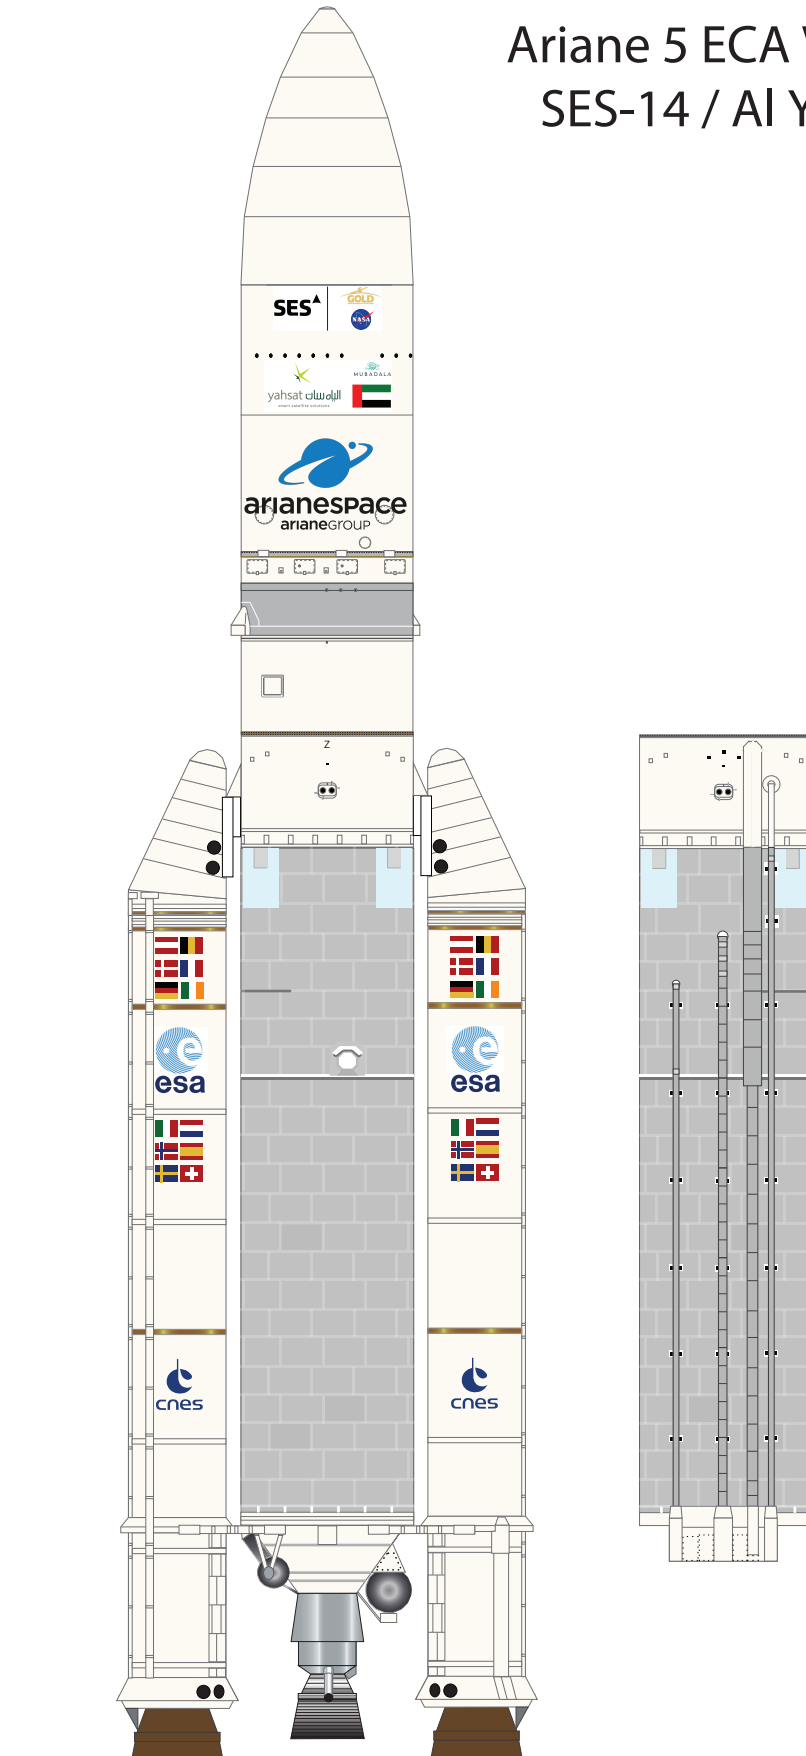

# Ariane V Mission Cover

AXM Artwork

## Ariane 5 ECA VA-241 SES-14 / Al Yah 3

1 cm  
1 inch

# Ariane V Fairing

Print on Cardstock ( 110 lb )

1:96 Scale

1 cm  
1 inch

# Ariane 5 - ECA VA-241 Fairing

Print on Cardstock ( 110 lb )

1:96 Scale

1 cm  
1 inch