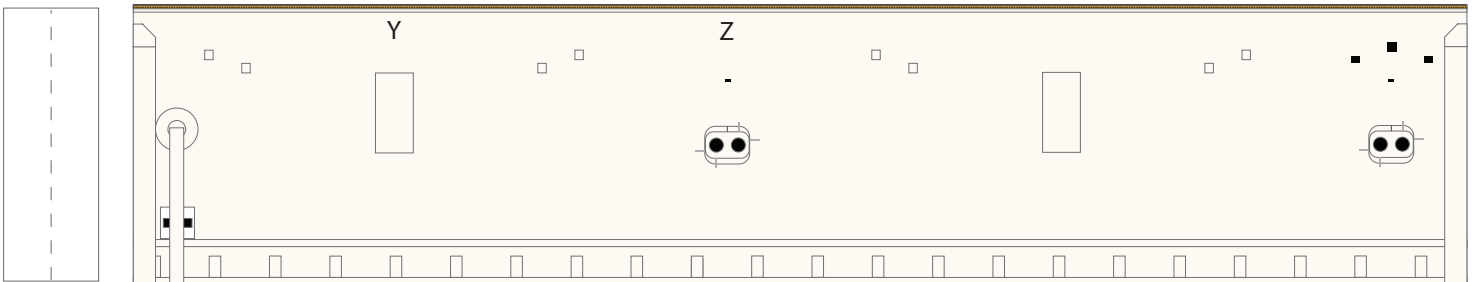

1 cm
1 inch

Ariane V Core (ECA, ES) Interstage

Print on Cardstock (110 lb)

1:96 Scale