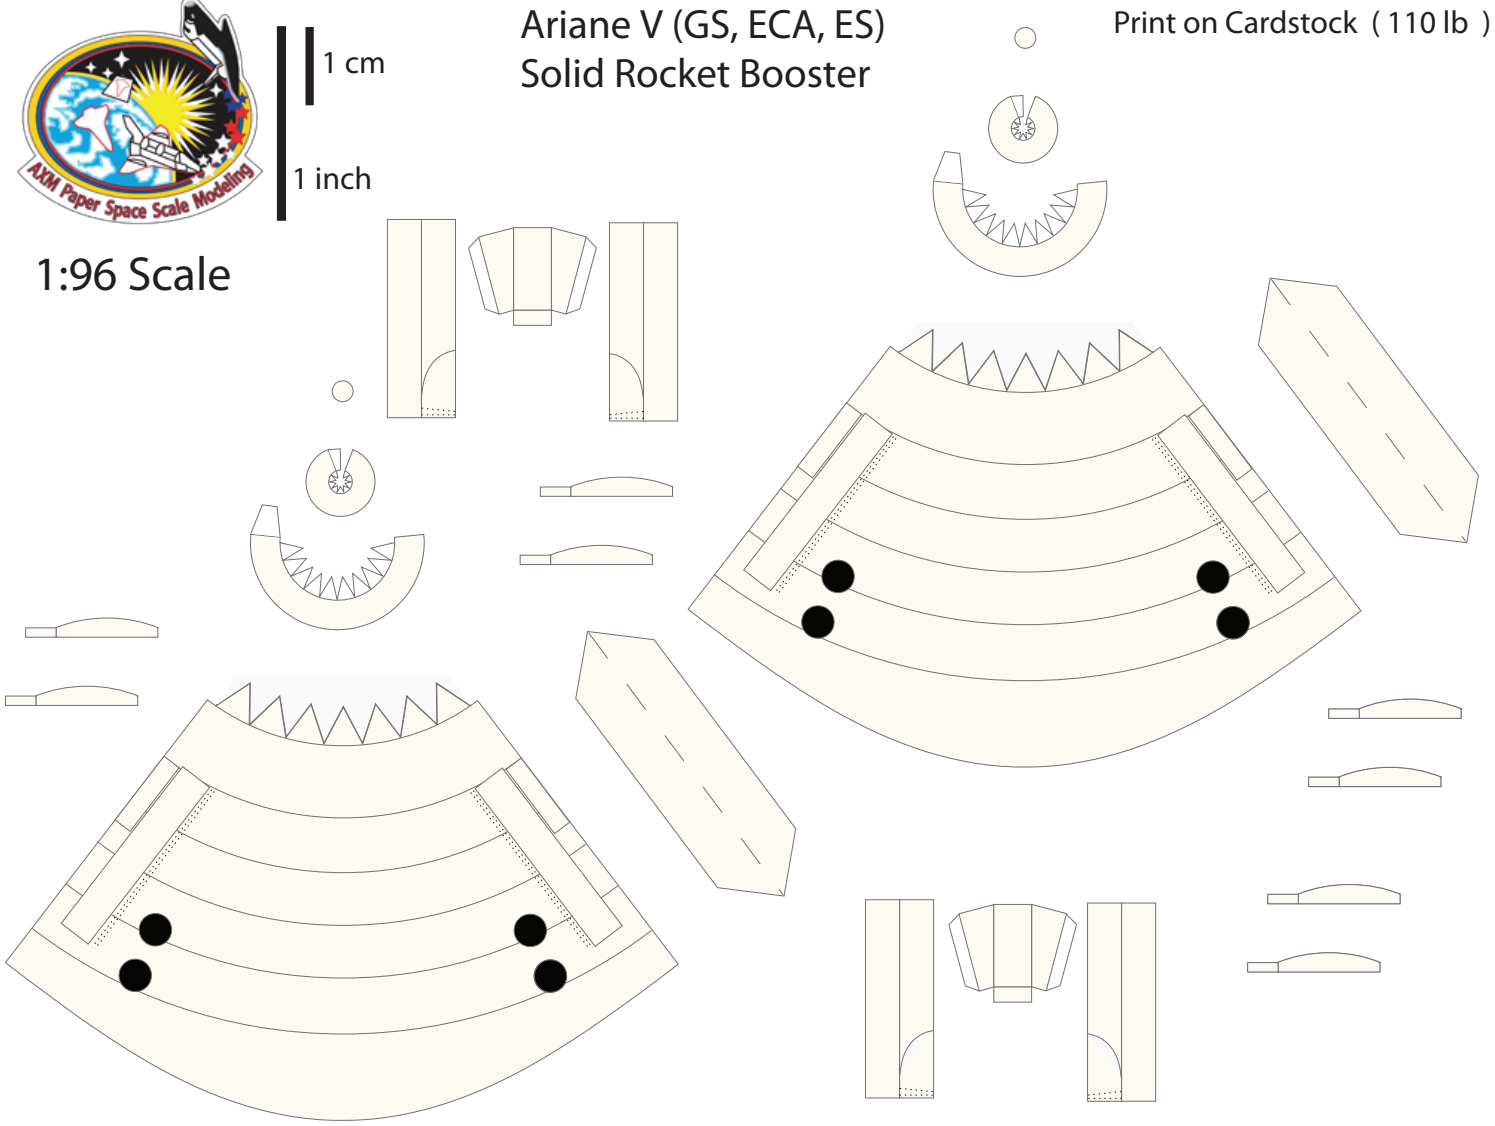

Ariane V (GS, ECA, ES) Solid Rocket Booster

Print on Cardstock (110 lb)

1:96 Scale