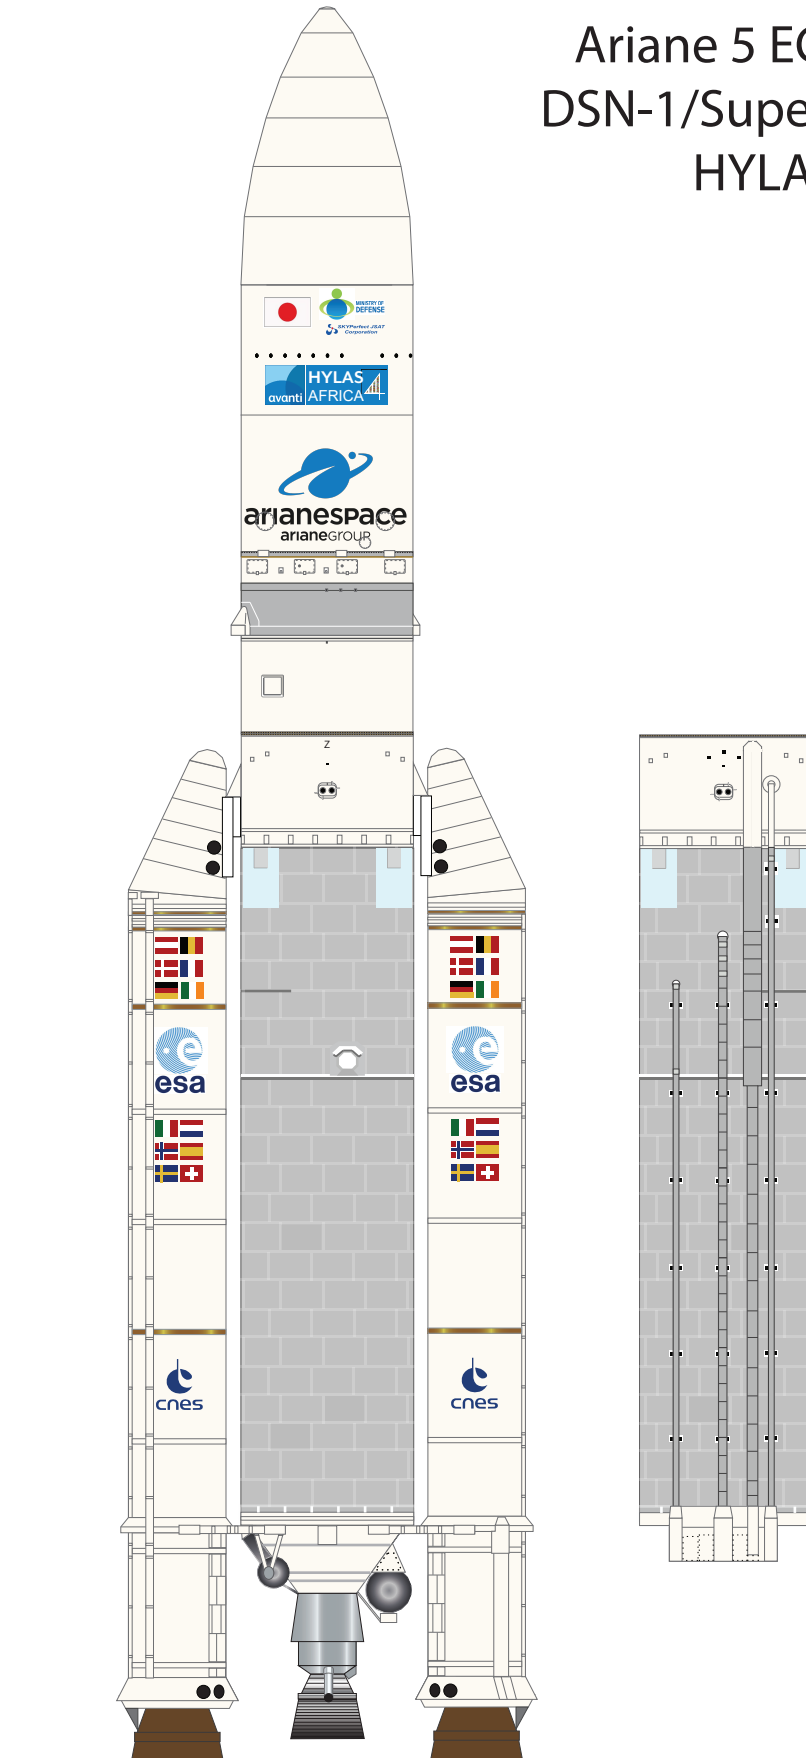

# Ariane 5 Mission Cover

AXM Artwork

## Ariane 5 ECA VA-242 DSN-1/Superbird-8 and HYLAS 4

1 cm  
1 inch

# Ariane V Fairing

Print on Cardstock ( 110 lb )

1:96 Scale

# Ariane 5 - ECA VA-242 Fairing

Print on Cardstock ( 110 lb )