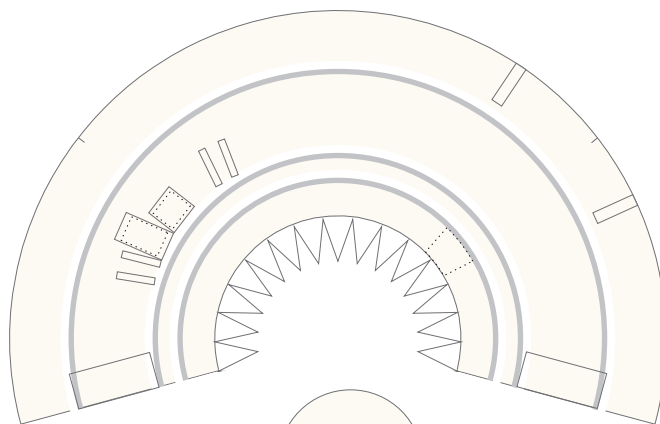

## 1:96 Scale

1 cm  
1 inch

# Ariane V Core (ECA, ES) Engine section

Print on Cardstock ( 110 lb )

1:96 Scale

Hydraulic Tank

Helium Reservoir

Use marble or tin foil (match ball size)

Liquid Helium Reservoir

Use marble or tin foil (match ball size)

1 cm  
1 inch