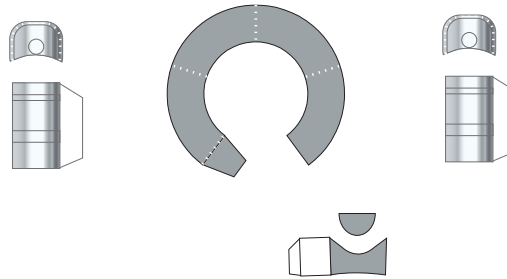

1 cm
1 inch

Ariane V Core (ECA, ES) Engine section (Vulcain 2)

Print on Cardstock (110 lb)

1:96 Scale