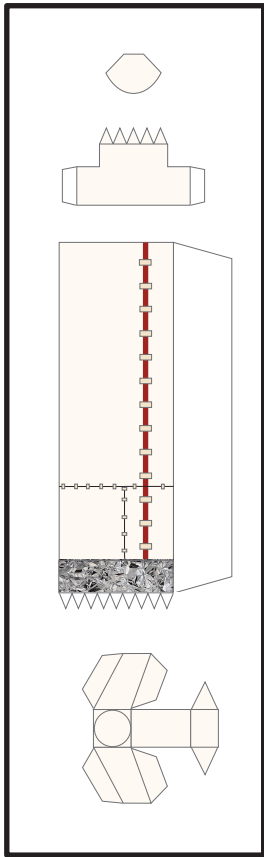

Ariane V GS, ECA, ES Solid Rocket Booster (EAP P241)

Print on Cardstock (110 lb)