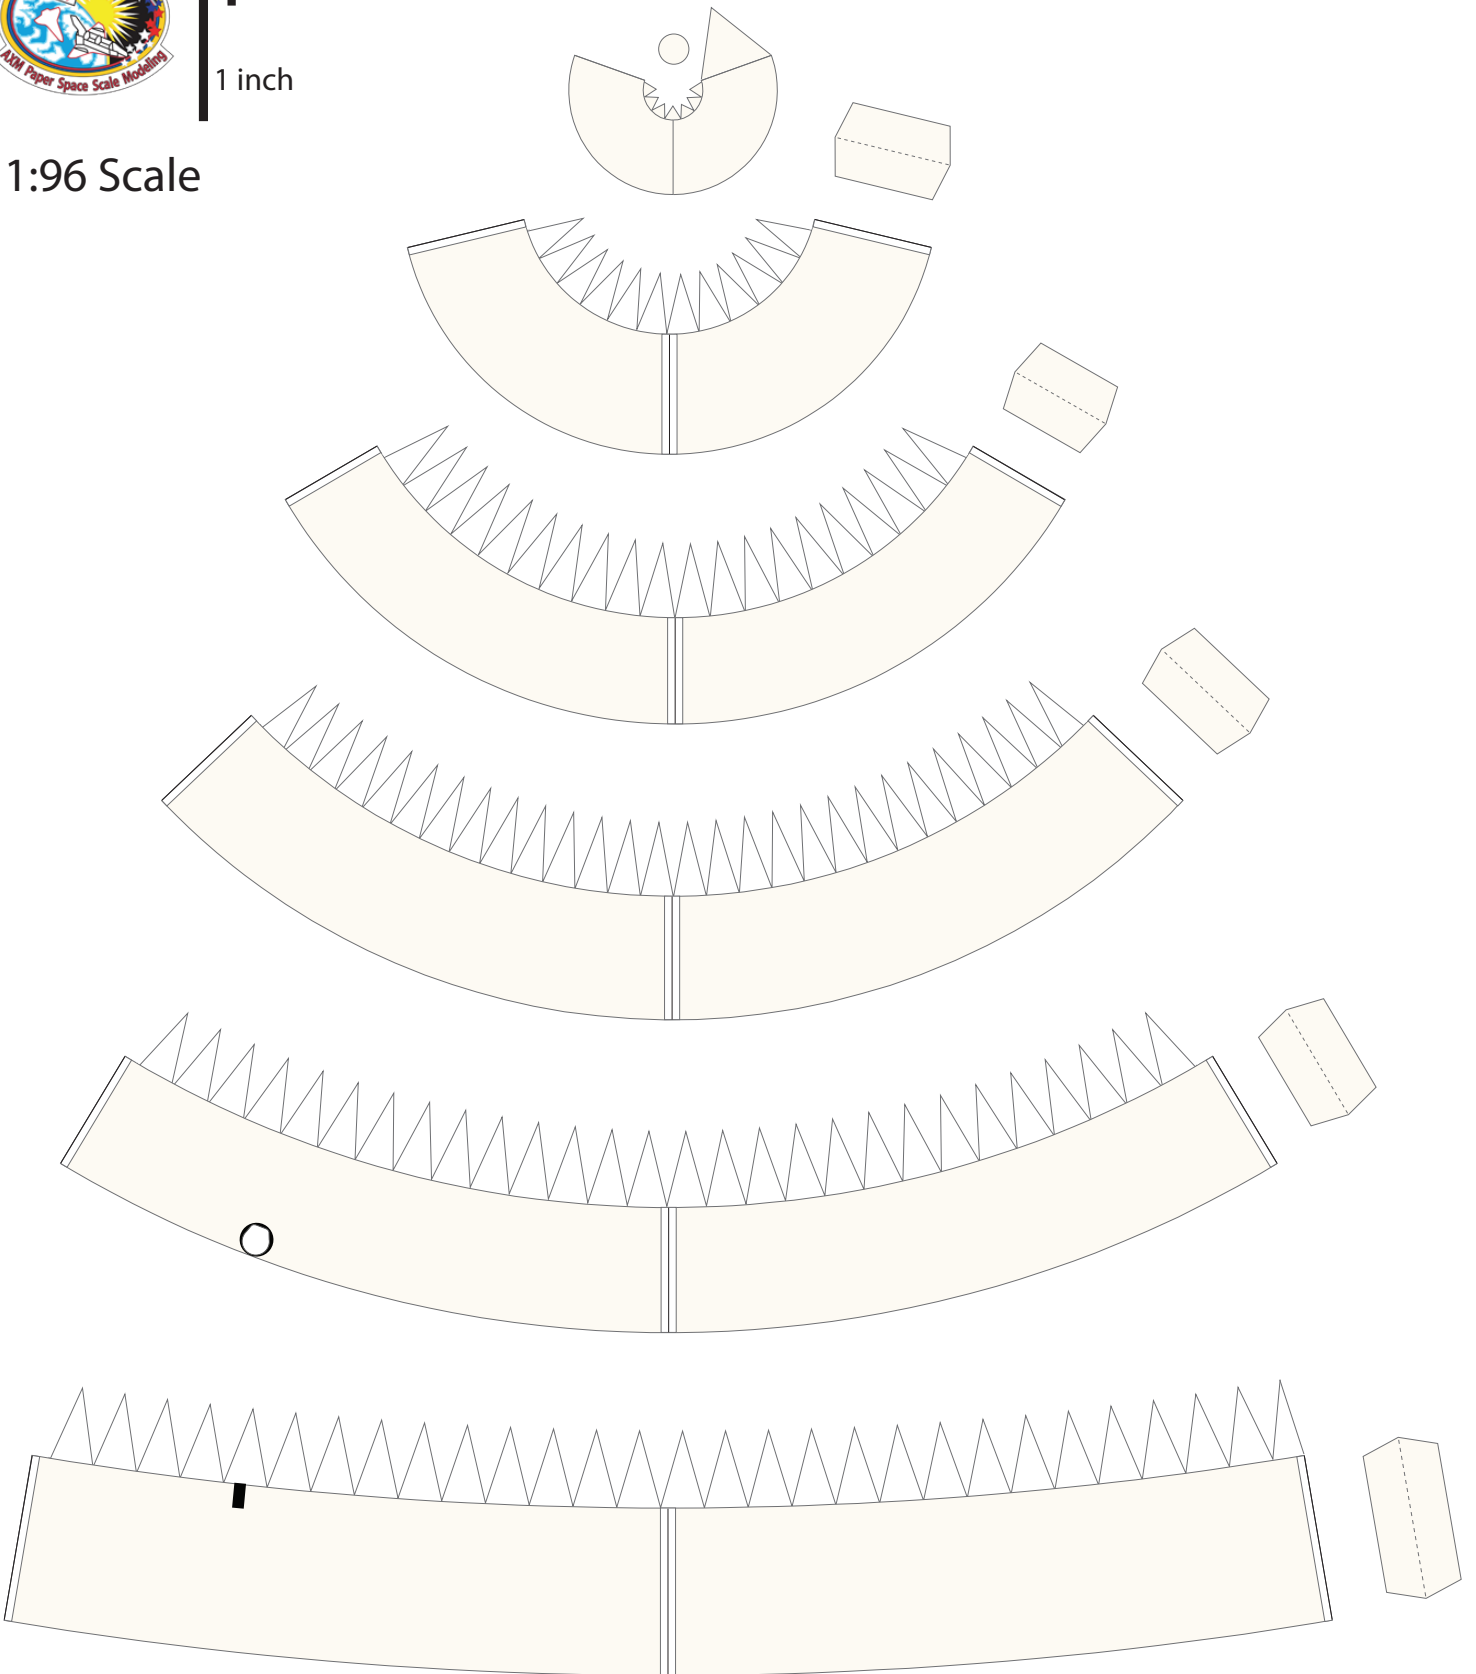

## Ariane 5 ECA VA-242 DSN-1/Superbird-8 and HYLAS 4

1 cm  
1 inch

# Ariane V Fairing

Print on Cardstock ( 110 lb )

1:96 Scale

A dashed line on the left side indicates where the sheet should be folded. A horizontal line near the bottom of the main section is labeled: "Line indicates where both ends of gray band meet".

This section contains additional parts for the model: