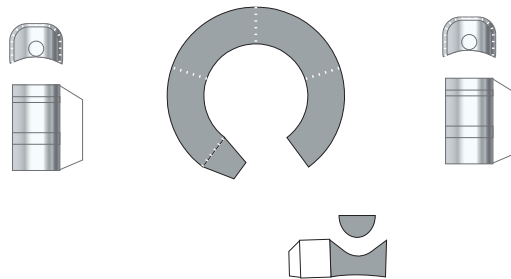

Ariane 5 Core (ECA, ES) Engine section (Vulcain 2)

Print on Cardstock (110 lb)

1:96 Scale