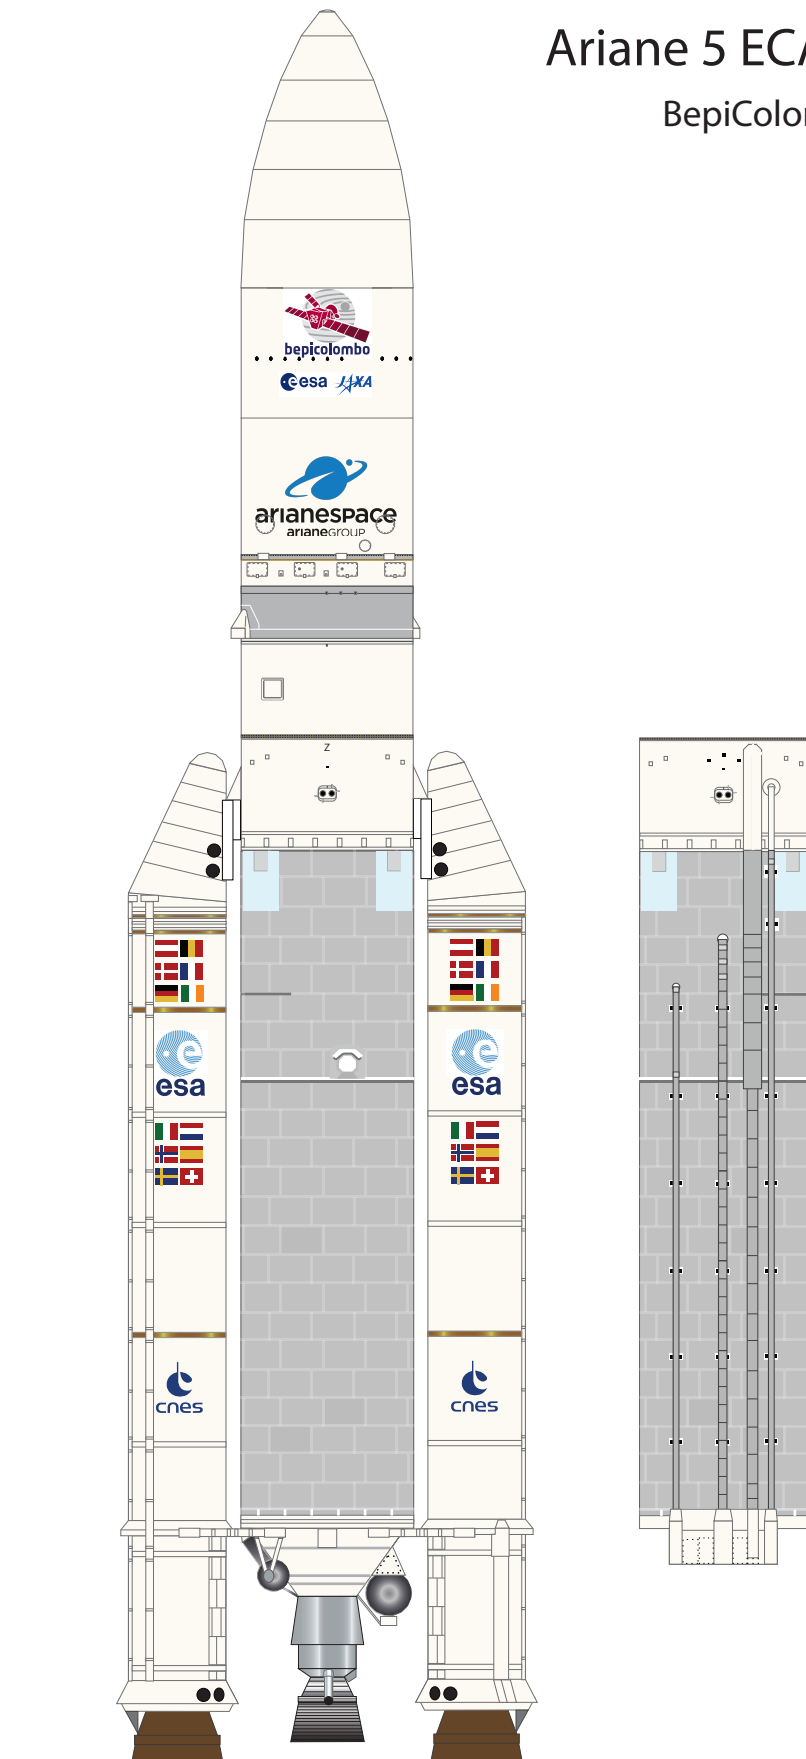

# Ariane 5 Mission Cover

AXM Artwork

## Ariane 5 ECA VA-245

BepiColombo

1 cm  
1 inch

# Ariane 5 Fairing

Print on Cardstock ( 110 lb )

1:96 Scale

# Ariane 5 - ECA VA-245 Fairing

Print on Cardstock ( 110 lb )

Revised

1:96 Scale

Line indicates where both ends of gray band meet

1 cm  
1 inch