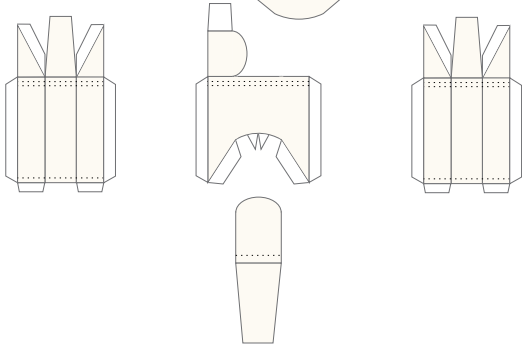

Ariane 5 Core (ECA, ES) Umbilicals

Print on Cardstock (110 lb)