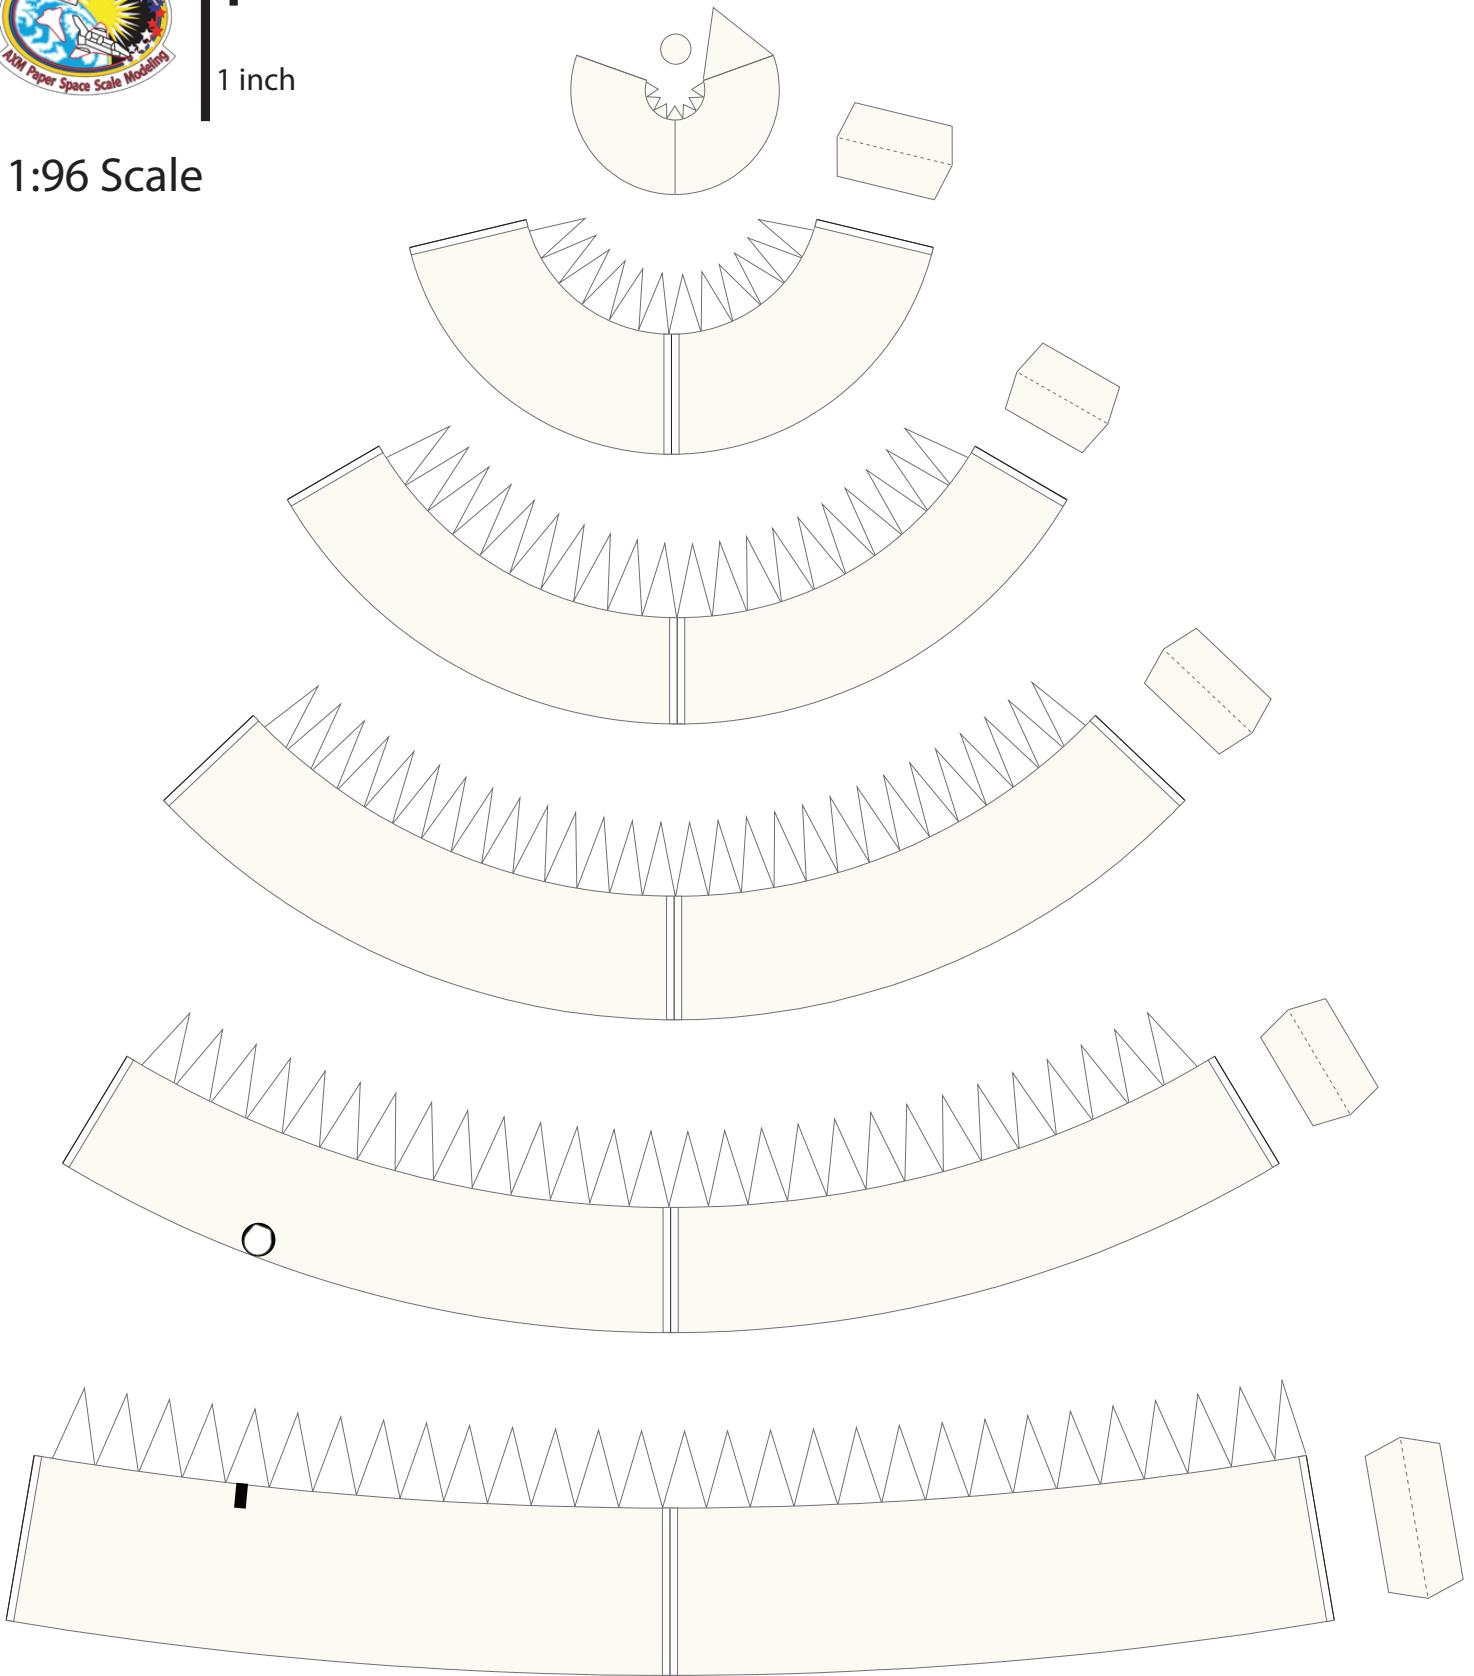

## Ariane 5 ECA VA-245

BepiColombo

1 cm  
1 inch

# Ariane 5 Fairing

Print on Cardstock ( 110 lb )

1:96 Scale

# Ariane 5 - ECA VA-245 Fairing

Print on Cardstock ( 110 lb )

Revised

1:96 Scale

Line indicates where both ends of gray band meet

1 cm  
1 inch