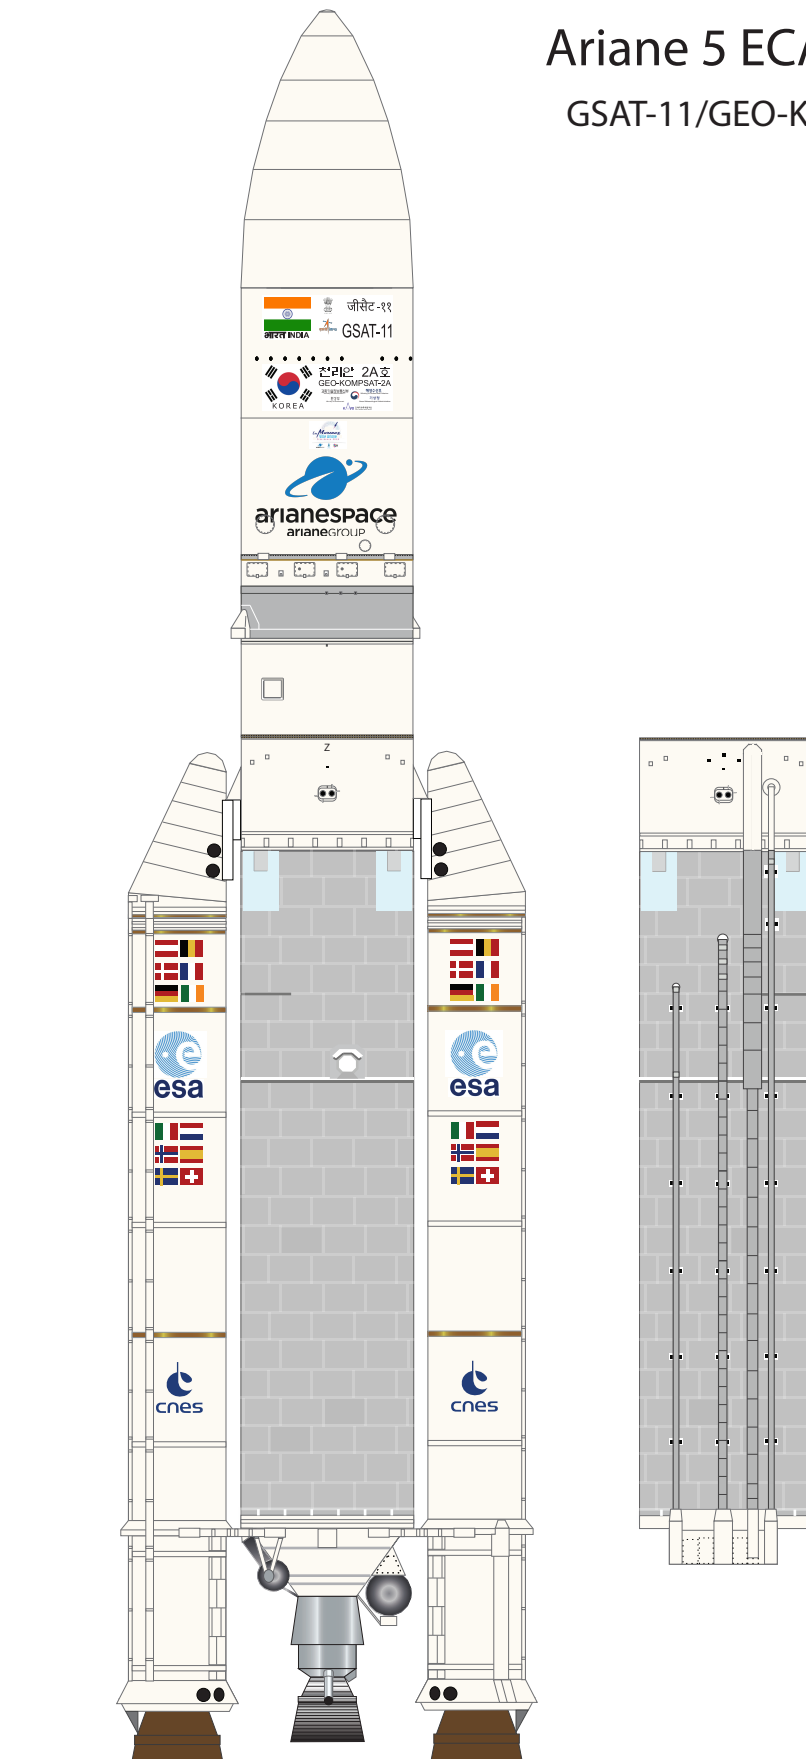

# Ariane 5 Mission Cover

AXM Artwork

## Ariane 5 ECA VA-246

GSAT-11/GEO-KOMPSAT-2A

1 cm  
1 inch

# Ariane 5 Fairing

Print on Cardstock ( 110 lb )

1:96 Scale

1 cm  
1 inch

# Ariane 5 - ECA VA-246 Fairing

Print on Cardstock ( 110 lb )