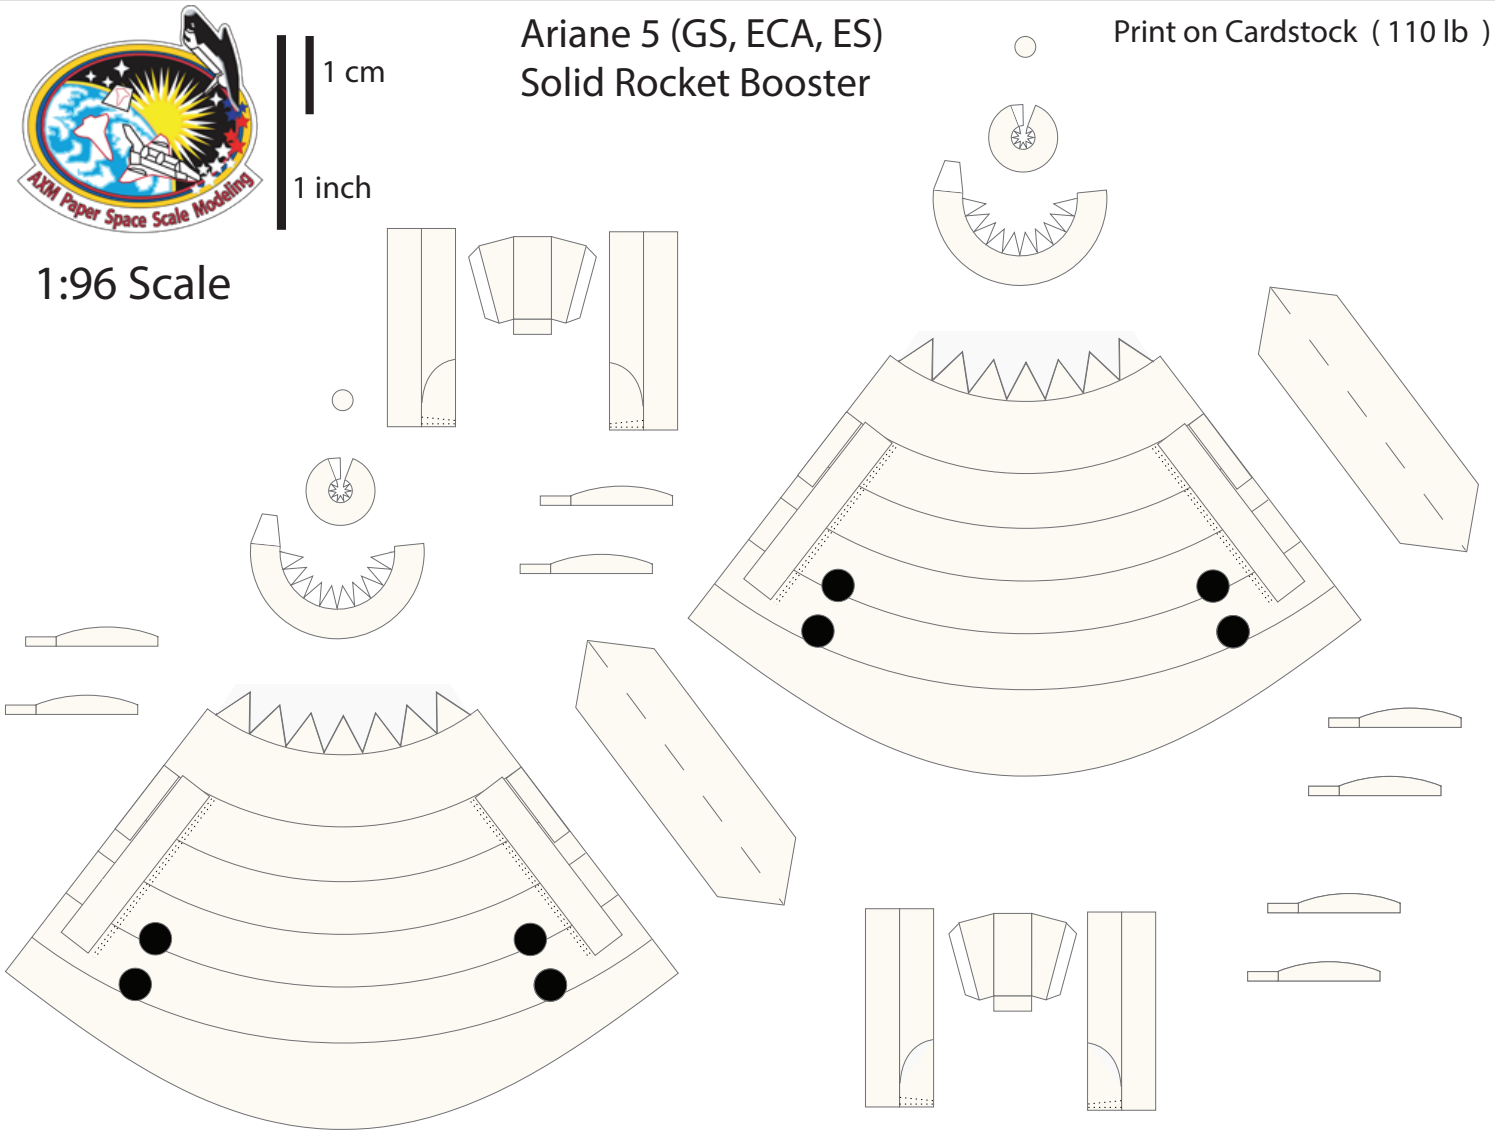

Ariane 5 (GS, ECA, ES) Solid Rocket Booster

Print on Cardstock (110 lb)

1:96 Scale