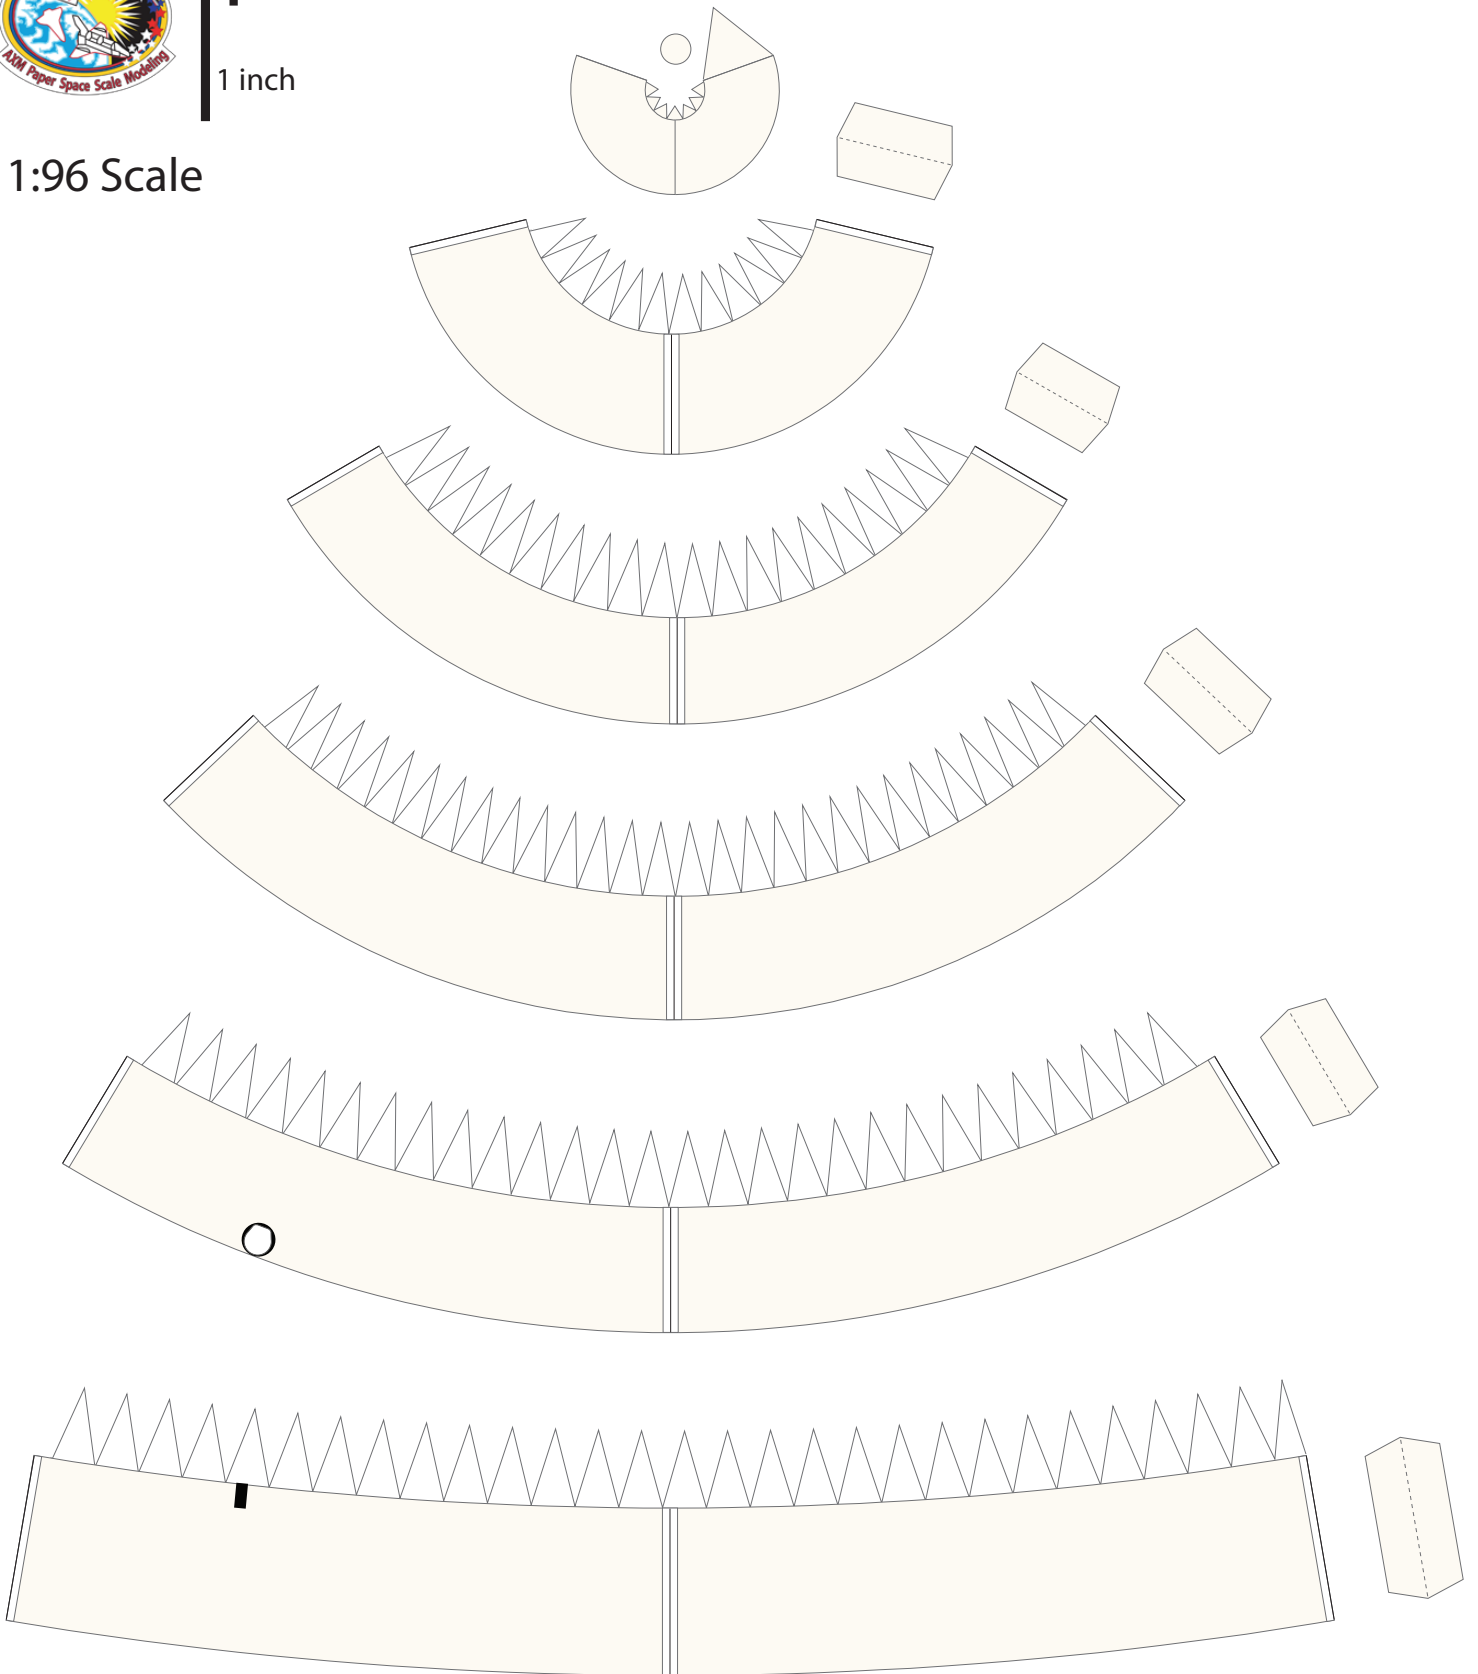

Ariane 5 Mission Cover

AXM Artwork

Ariane 5 ECA VA-247

Saudi Geostationary Satellite 1/Hellas Sat 4
GSAT-31

1 cm
1 inch

Ariane 5 Fairing

Print on Cardstock (110 lb)

1:96 Scale

1 cm
1 inch

Ariane 5 - ECA VA-247 Fairing

Print on Cardstock (110 lb)

1:96 Scale

The main assembly diagram shows two mirrored halves of the fairing. Each half features the following elements from top to bottom:

A dashed line on the left indicates a fold line. A line with an arrow points to the bottom of the horizontal band, with the text: "Line indicates where both ends of gray band meet".

1 cm
1 inch

Ariane 5 Core (ECA, ES) Interstage

Ariane 5 Core (ECA, ES) Engine section (Vulcain 2)

Print on Cardstock (110 lb)

1:96 Scale

Vulcain 2

Ariane 5 Core (ECA, ES) Umbilicals

Print on Cardstock (110 lb)

1 cm
1 inch

Ariane 5 (GS, ECA, ES) Solid Rocket Booster