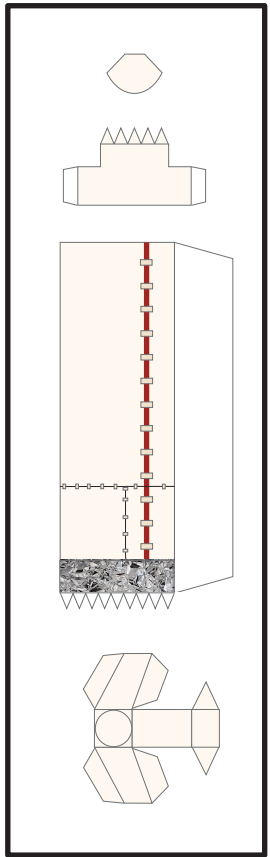

Ariane 5 GS, ECA, ES Solid Rocket Booster (EAP P241)

Print on Cardstock (110 lb)