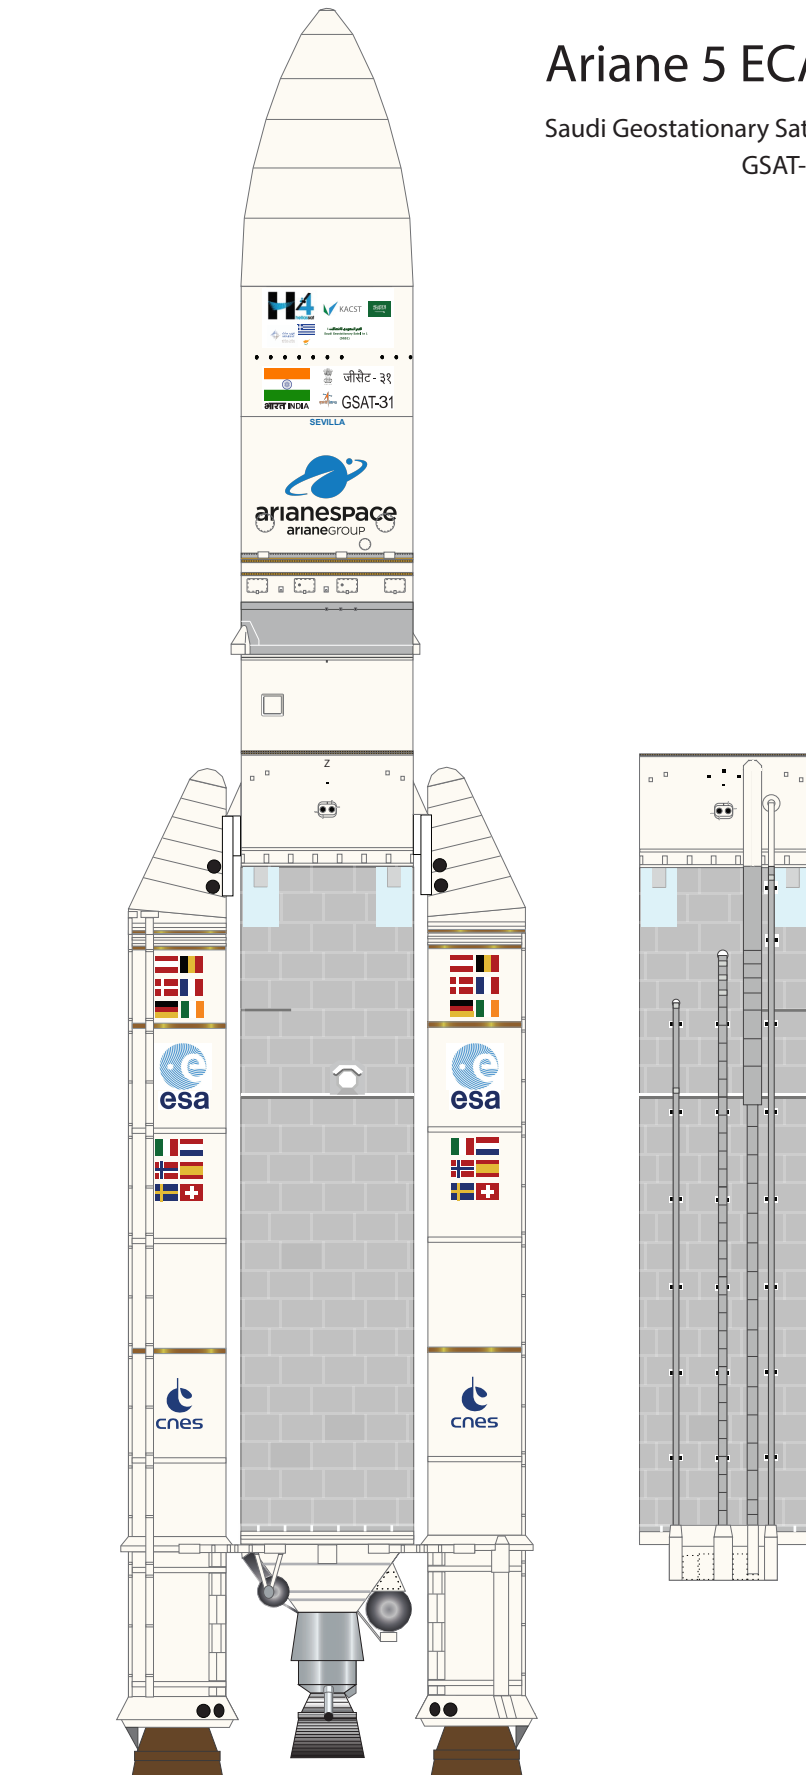

Ariane 5 Mission Cover

AXM Artwork

Ariane 5 ECA VA-247

Saudi Geostationary Satellite 1/Hellas Sat 4
GSAT-31

1 cm
1 inch

Ariane 5 Fairing

Print on Cardstock (110 lb)

1:96 Scale

1 cm
1 inch

Ariane 5 - ECA VA-247 Fairing

Print on Cardstock (110 lb)

1:96 Scale

The main assembly diagram shows two mirrored halves of the fairing. Each half features the following elements from top to bottom:

- Logos for H4 heliosat, KACST, and Saudi Geostationary Sat# 1 (SGS1).
- Logos for भारत INDIA, जीसैट - ३१, and GSAT-31.
- The word "SEVILLA" in blue.
- The ariespace arianeGROUP logo.
- A horizontal band with various rectangular cutouts.
- A bottom section with two square cutouts.

A dashed line on the left indicates a fold line. A line with an arrow points to the bottom of the horizontal band, with the text: "Line indicates where both ends of gray band meet".

1 cm
1 inch

Ariane 5 Core (ECA, ES) Interstage