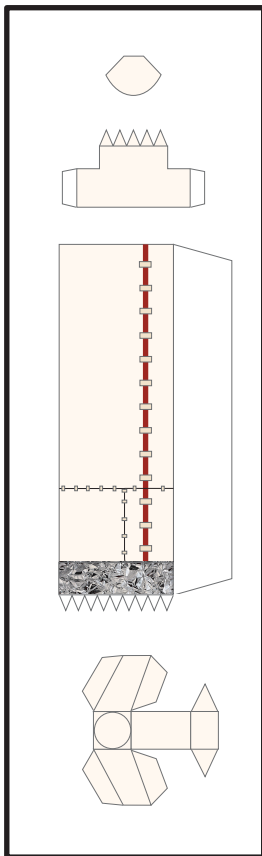

1 cm
1 inch

Ariane 5 - ECA VA-248 Fairing

Print on Cardstock (110 lb)

1:96 Scale

Line indicates where both ends of gray band meet

1 cm
1 inch

Ariane 5 Core (ECA, ES) Interstage

Print on Cardstock (110 lb)

1:96 Scale

1 cm
1 inch

Ariane 5 Core (ECA, ES)

1:96 Scale

Print on Cardstock (110 lb)

1 cm
1 inch

Ariane 5 Core (ECA, ES) Engine section

Print on Cardstock (110 lb)

1:96 Scale

Hydraulic Tank

Helium Reservoir

Use marble or tin foil (match ball size)

Liquid Helium Reservoir

Use marble or tin foil (match ball size)

1 cm
1 inch

Ariane 5 Core (ECA, ES) Engine section (Vulcain 2)

1:96 Scale

1 cm
1 inch

1:96 Scale

Ariane 5 GS, ECA, ES Solid Rocket Booster (EAP P241)

Print on Cardstock (110 lb)

1 cm
1 inch

1:96 Scale

Ariane 5 GS, ECA, ES Solid Rocket Booster (EAP P241)