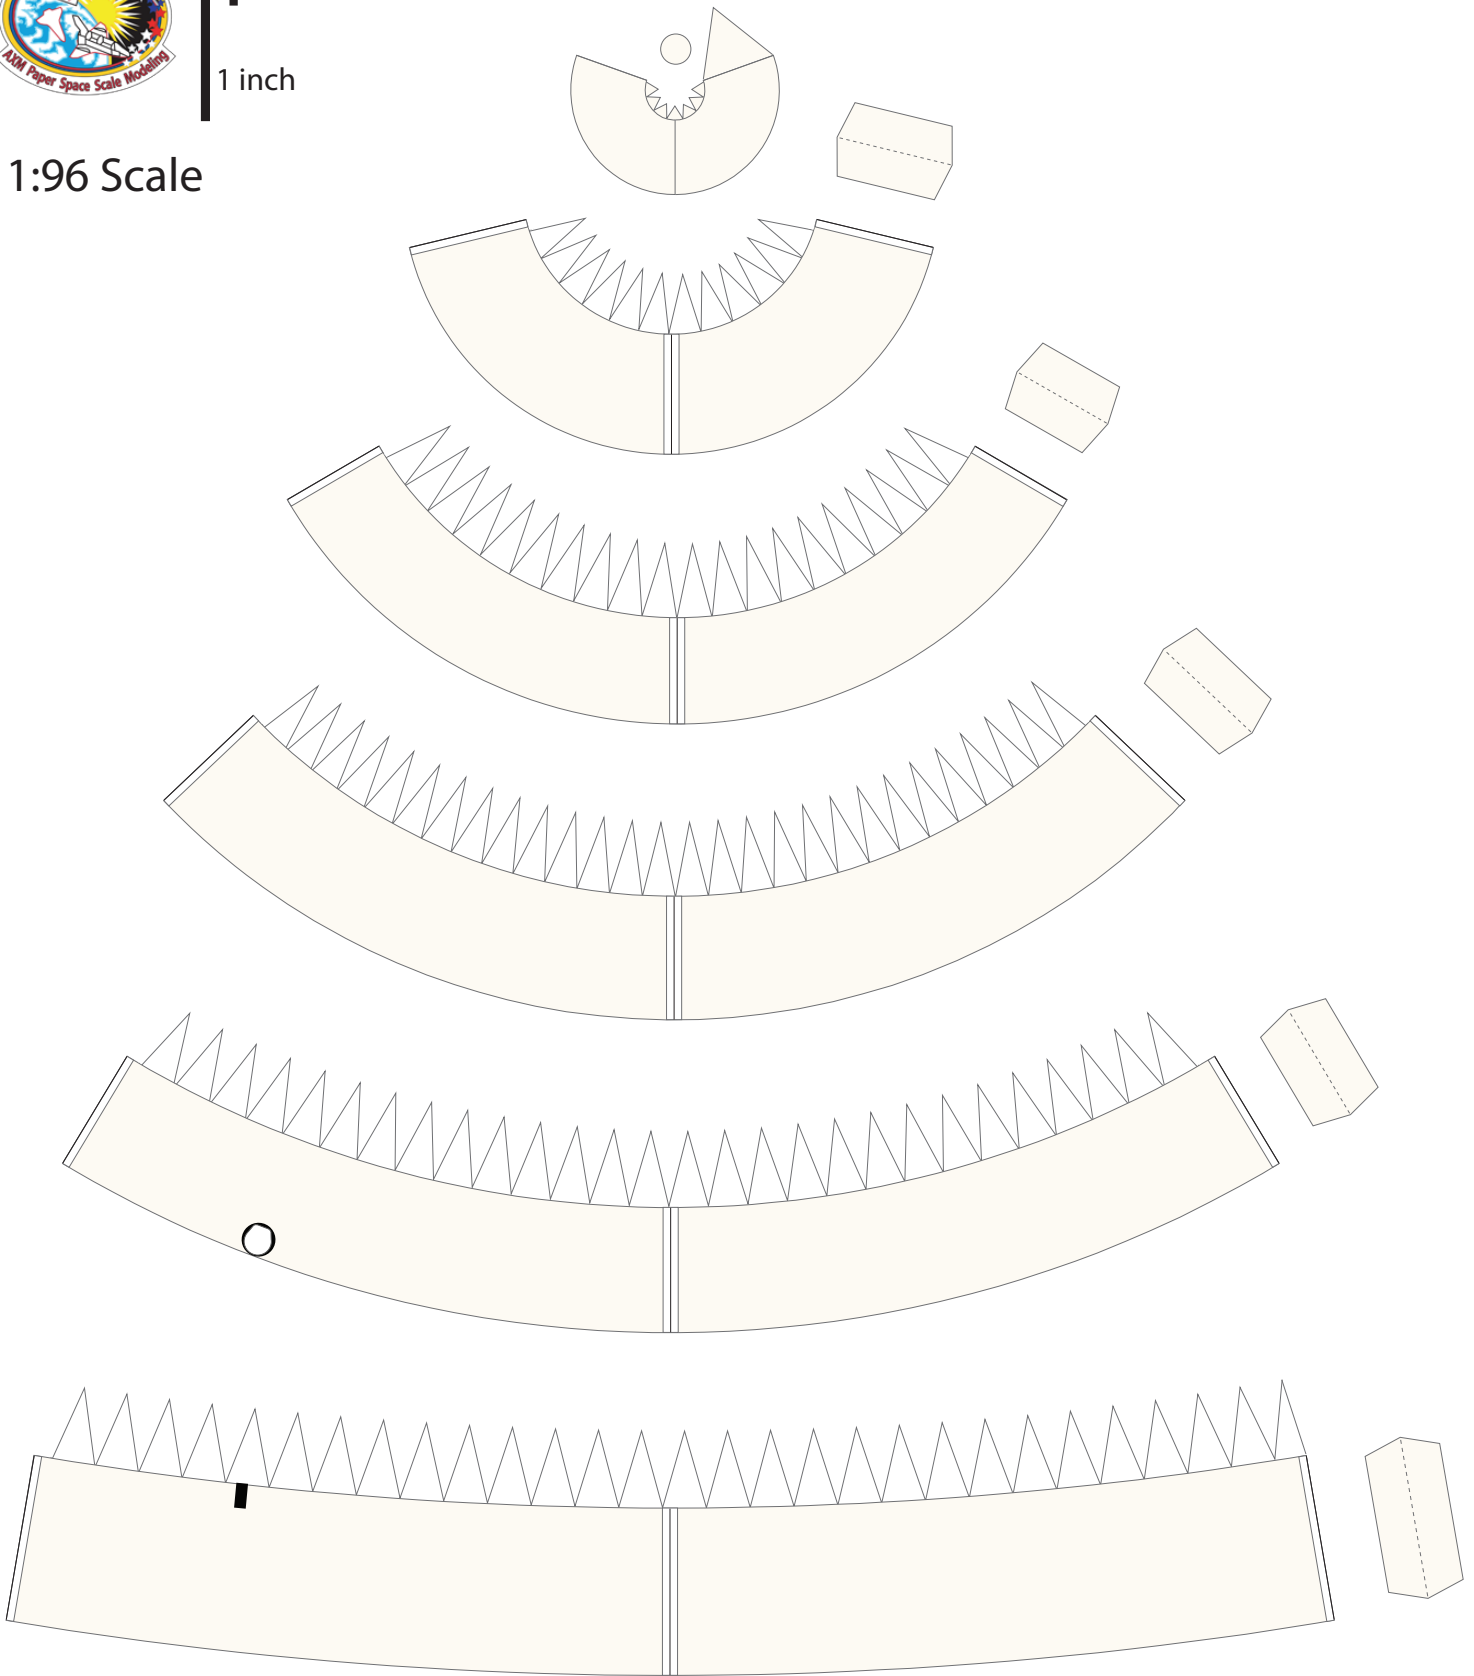

Ariane 5 Mission Cover

AXM Artwork

Ariane 5 ECA VA-248

T-16 / EUTELSAT 7C

1 cm
1 inch

Ariane 5 Fairing

Print on Cardstock (110 lb)

1:96 Scale

1 cm
1 inch

Ariane 5 - ECA VA-248 Fairing

Print on Cardstock (110 lb)

1:96 Scale

Line indicates where both ends of gray band meet

1 cm
1 inch

Ariane 5 Core (ECA, ES) Interstage

Print on Cardstock (110 lb)

1:96 Scale

1 cm
1 inch

Ariane 5 Core (ECA, ES)

1:96 Scale

Print on Cardstock (110 lb)

1 cm
1 inch

Ariane 5 Core (ECA, ES) Engine section

Print on Cardstock (110 lb)

1:96 Scale

Hydraulic Tank

Helium Reservoir

Use marble or tin foil (match ball size)

Liquid Helium Reservoir

Use marble or tin foil (match ball size)

1 cm
1 inch

Ariane 5 Core (ECA, ES) Engine section (Vulcain 2)