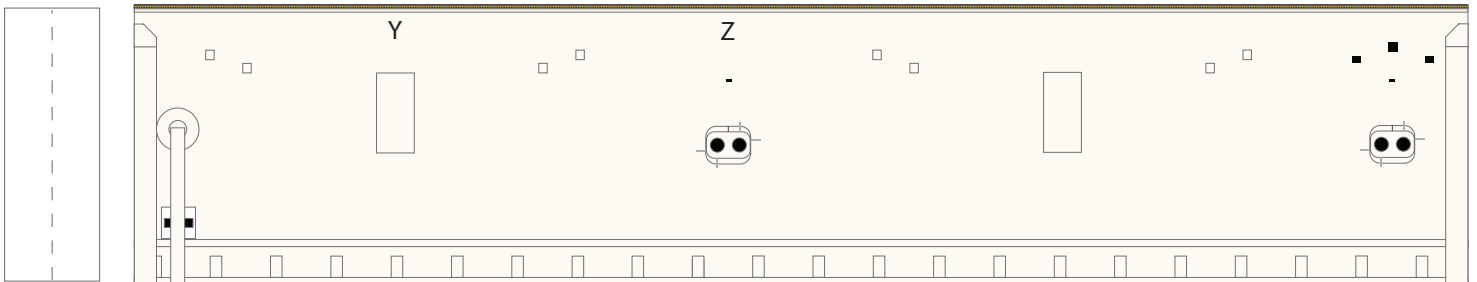

1 cm
1 inch

Ariane 5 - ECA VA-248 Fairing

Print on Cardstock (110 lb)

1:96 Scale

Line indicates where both ends of gray band meet

1 cm
1 inch

Ariane 5 Core (ECA, ES) Interstage

Print on Cardstock (110 lb)

1:96 Scale

1 cm
1 inch

Ariane 5 Core (ECA, ES)

1:96 Scale

Print on Cardstock (110 lb)

1 cm
1 inch

Ariane 5 Core (ECA, ES) Engine section

Print on Cardstock (110 lb)

1:96 Scale

Hydraulic Tank

Helium Reservoir

Use marble or tin foil (match ball size)

Liquid Helium Reservoir

Use marble or tin foil (match ball size)

1 cm
1 inch

Ariane 5 Core (ECA, ES) Engine section (Vulcain 2)