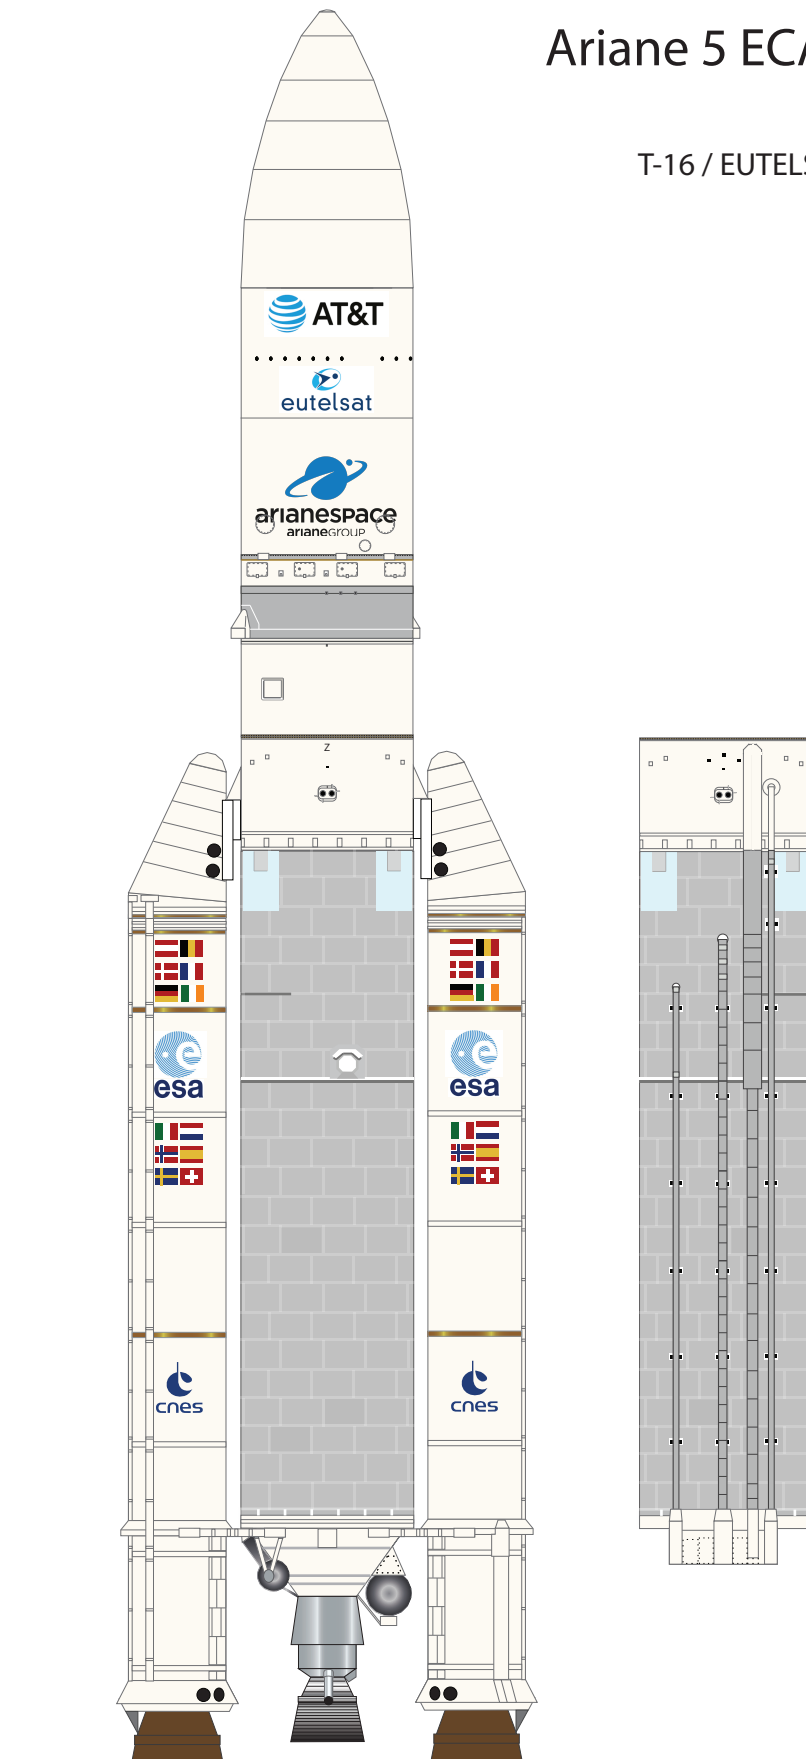

Ariane 5 Mission Cover

AXM Artwork

Ariane 5 ECA VA-248

T-16 / EUTELSAT 7C

1 cm
1 inch

Ariane 5 Fairing

Print on Cardstock (110 lb)

1:96 Scale

1 cm
1 inch

Ariane 5 - ECA VA-248 Fairing

Print on Cardstock (110 lb)

1:96 Scale

Line indicates where both ends of gray band meet

1 cm
1 inch

Ariane 5 Core (ECA, ES) Interstage

Print on Cardstock (110 lb)

1:96 Scale

1 cm
1 inch

Ariane 5 Core (ECA, ES)

1:96 Scale

Print on Cardstock (110 lb)

1 cm
1 inch

Ariane 5 Core (ECA, ES) Engine section

Print on Cardstock (110 lb)

1:96 Scale

Hydraulic Tank

Helium Reservoir

Use marble or tin foil (match ball size)

Liquid Helium Reservoir

Use marble or tin foil (match ball size)

1 cm
1 inch

Ariane 5 Core (ECA, ES) Engine section (Vulcain 2)