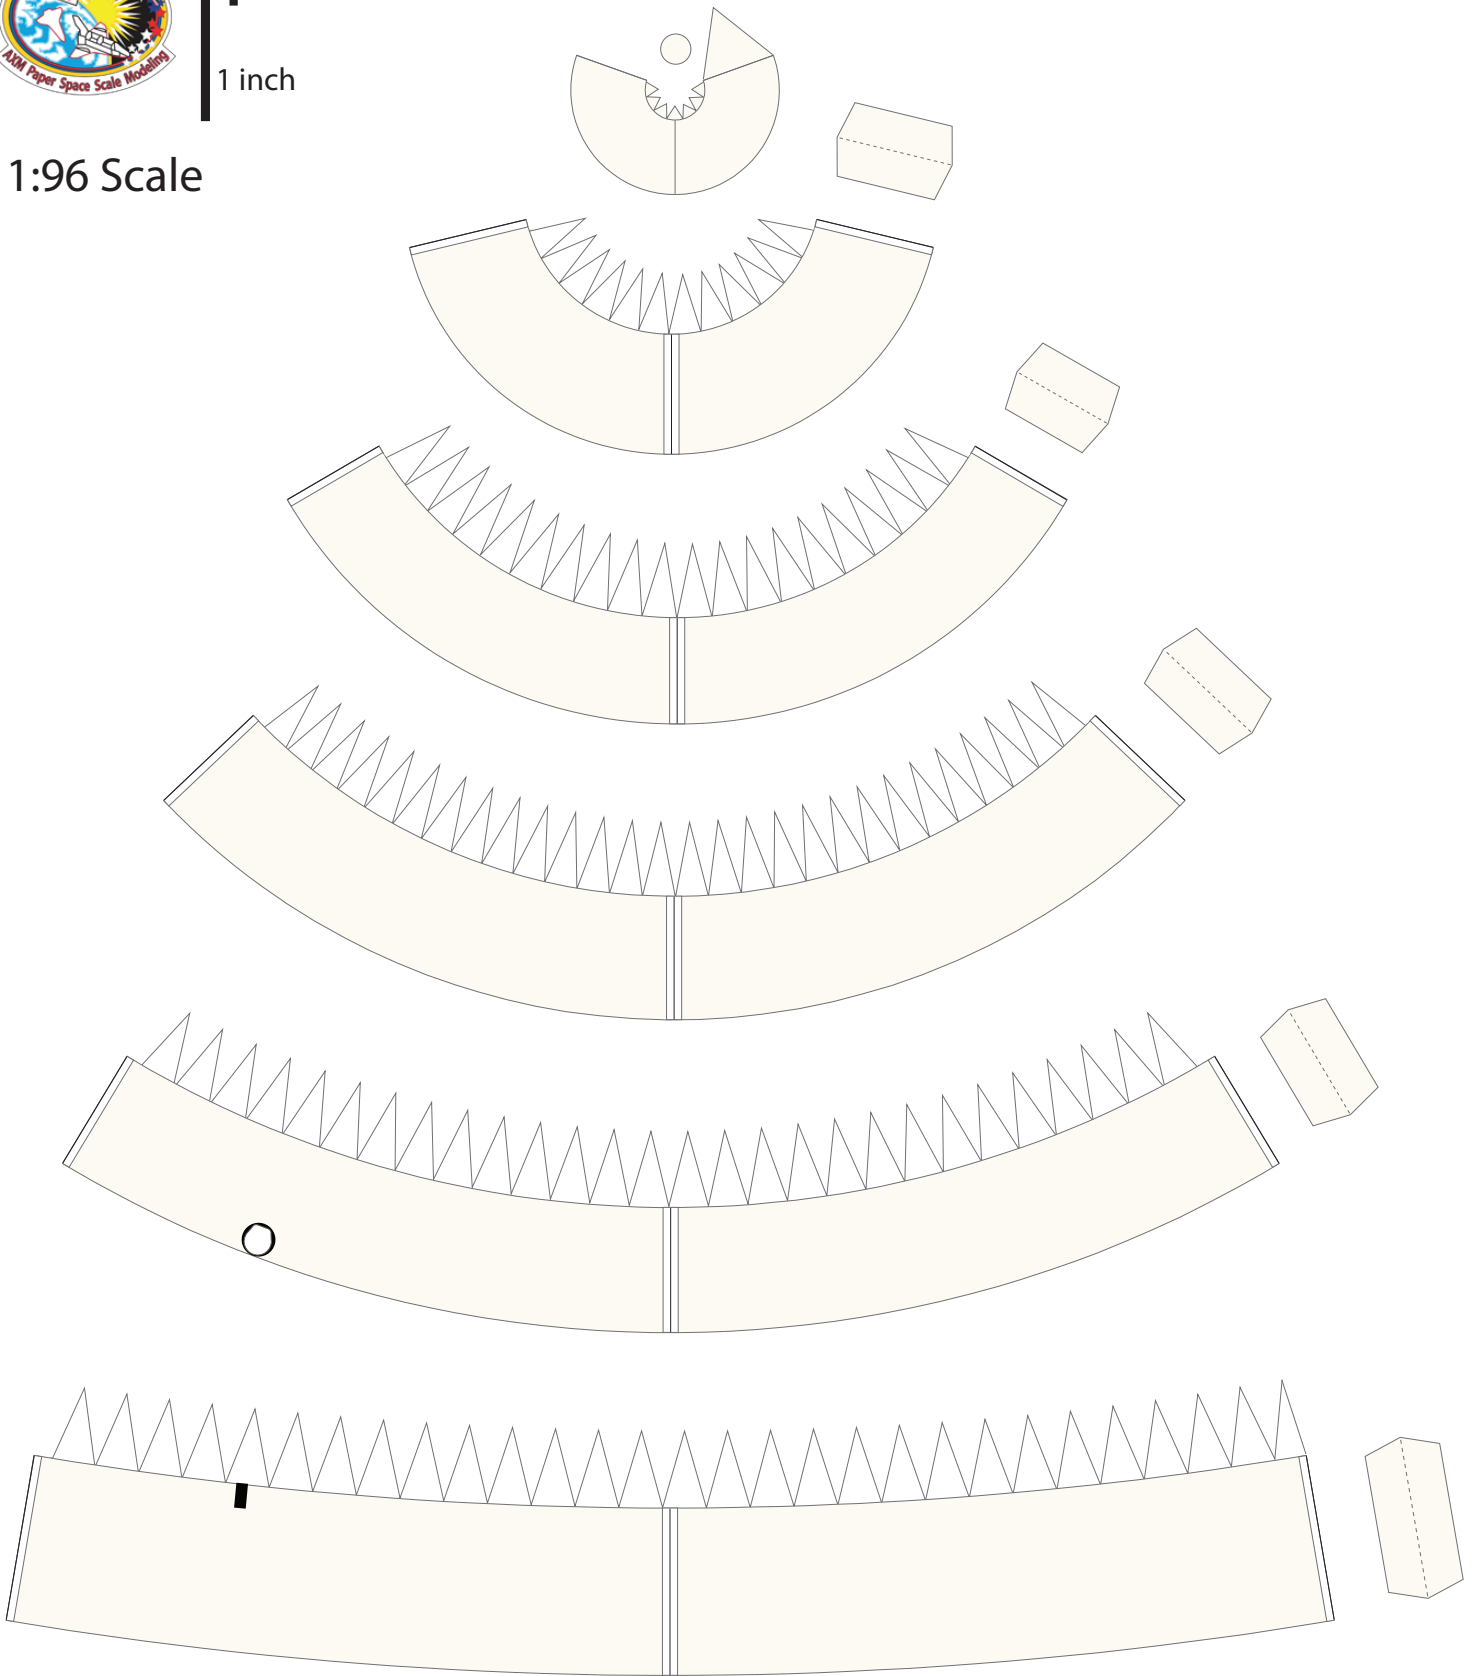

## Ariane 5 ECA VA-249

INTELSAT 39 / EDRS-C

1 cm  
1 inch

# Ariane 5 Fairing

Print on Cardstock ( 110 lb )

1:96 Scale