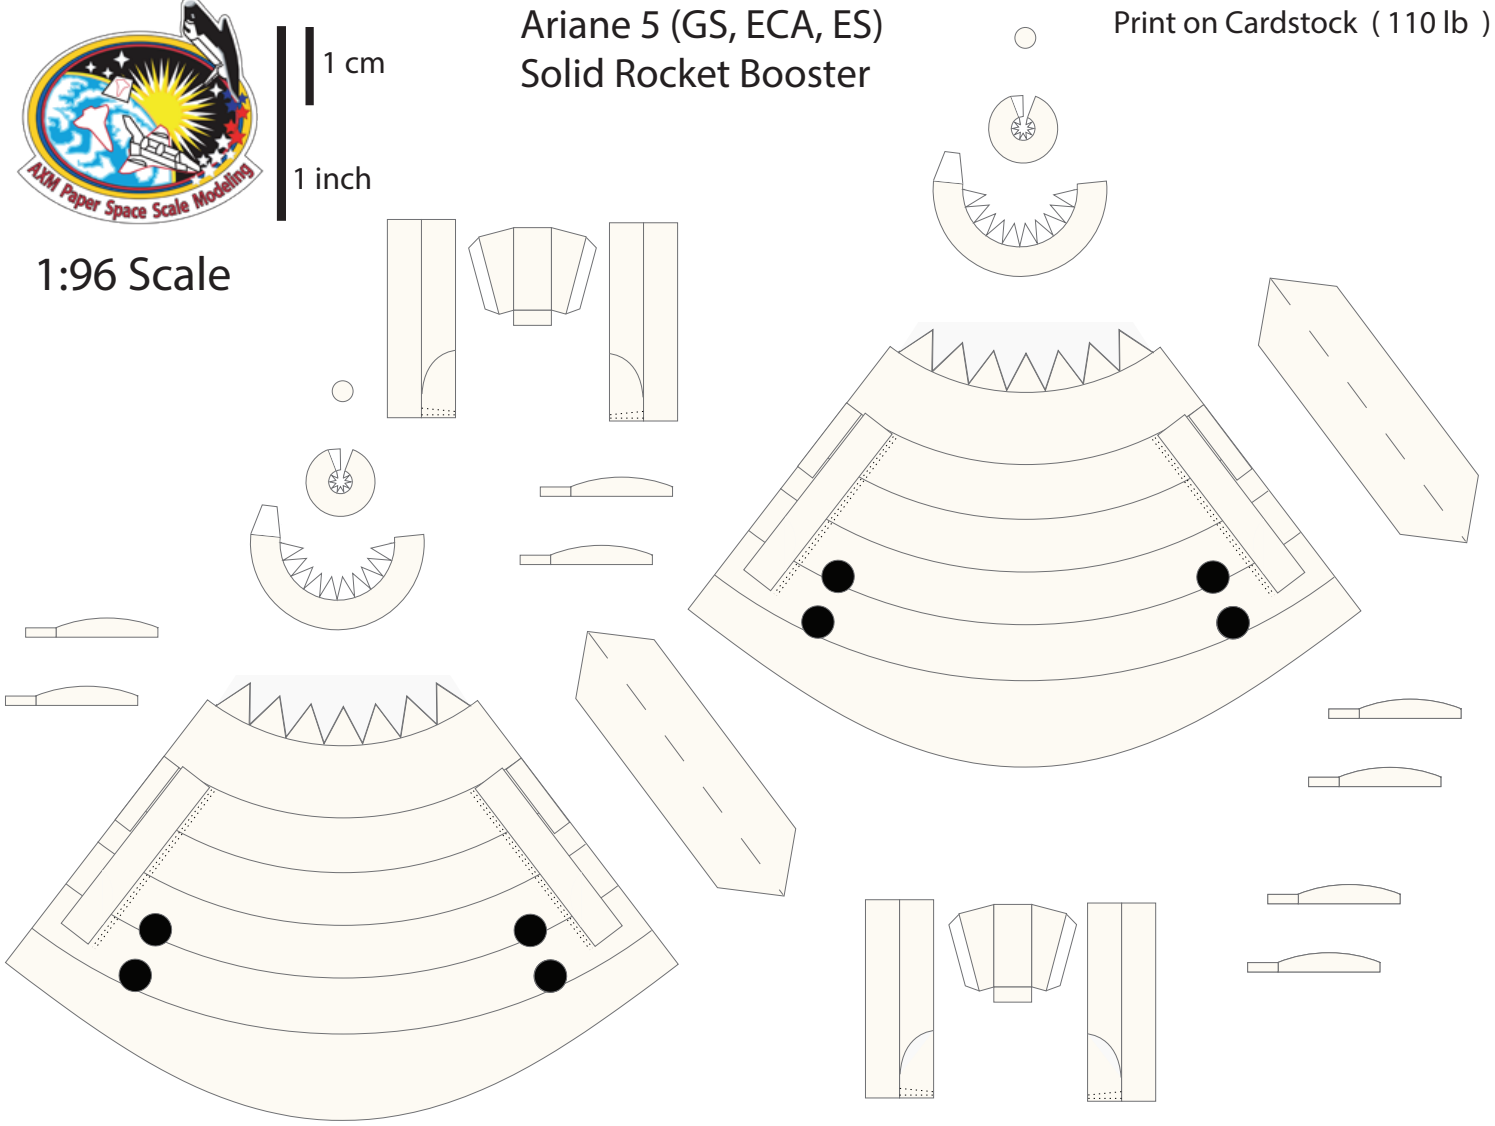

Ariane 5 (GS, ECA, ES) Solid Rocket Booster

Print on Cardstock (110 lb)

1:96 Scale