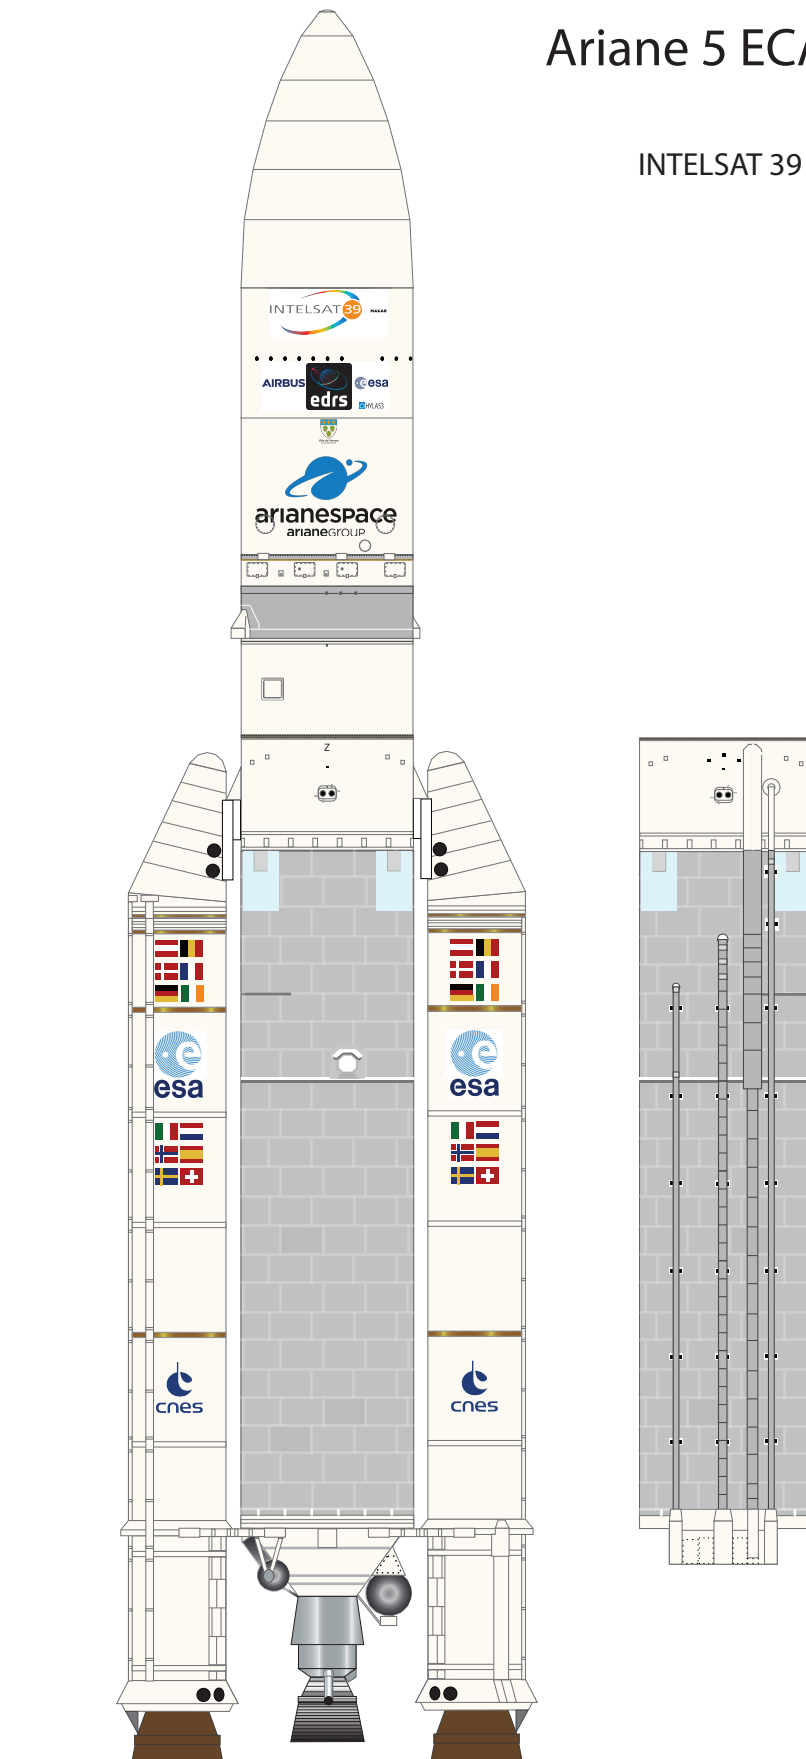

# Ariane 5 Mission Cover

AXM Artwork

## Ariane 5 ECA VA-249

INTELSAT 39 / EDRS-C

1 cm  
1 inch

# Ariane 5 Fairing

Print on Cardstock ( 110 lb )

1:96 Scale

# Ariane 5 - ECA VA-249 Fairing

Print on Cardstock ( 110 lb )