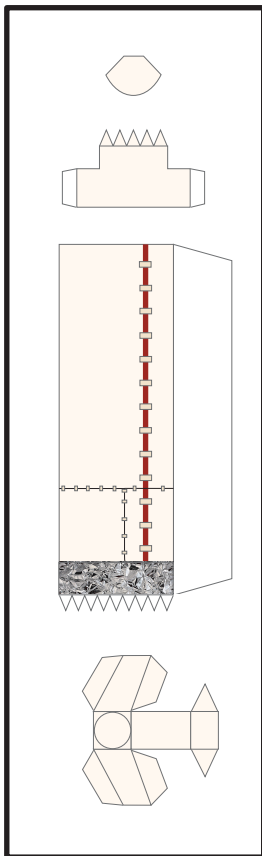

Ariane 5 GS, ECA, ES Solid Rocket Booster (EAP P241)

Print on Cardstock (110 lb)