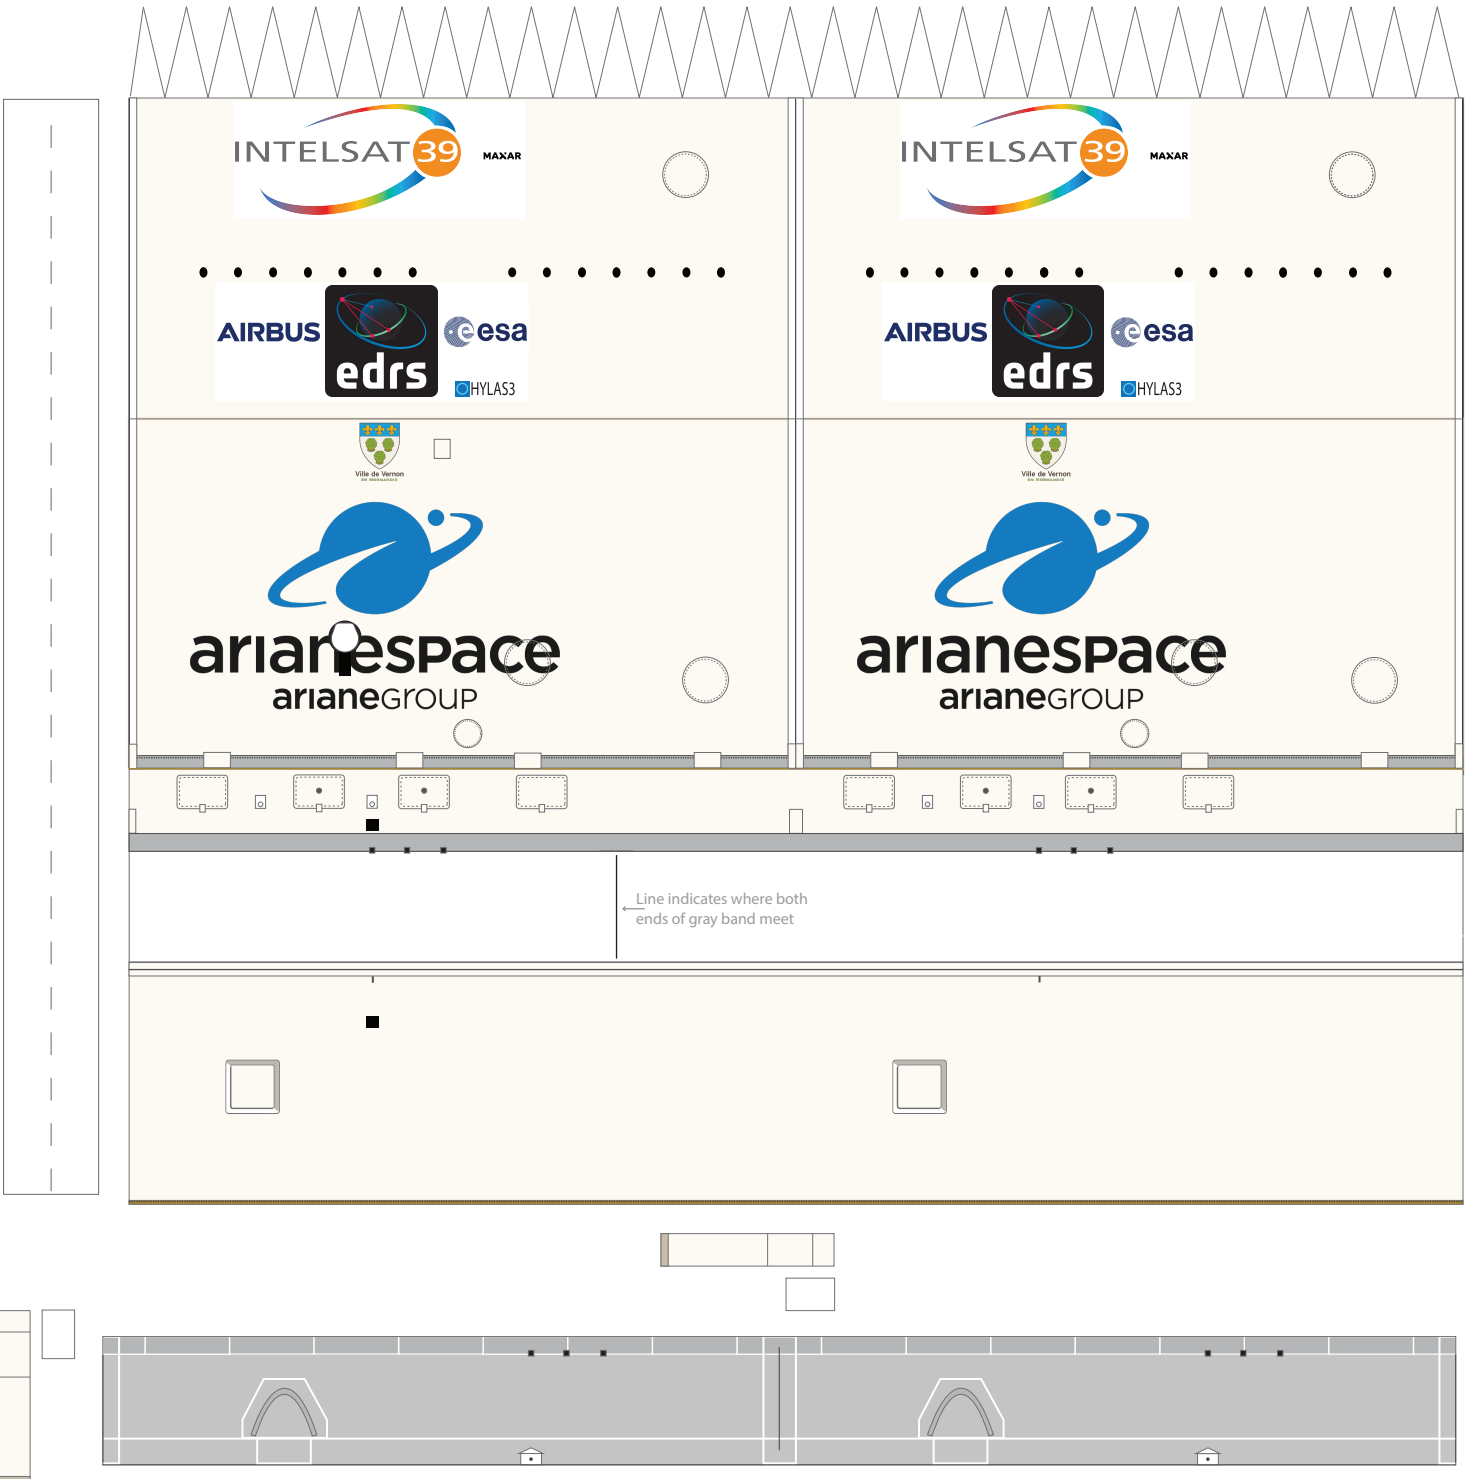

Ariane 5 - ECA VA-249 Fairing

Print on Cardstock (110 lb)

1:96 Scale