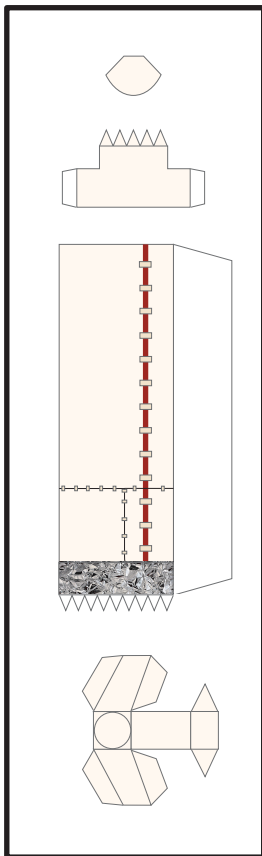

1 cm
1 inch

Ariane 5 - ECA VA-250 Fairing

Print on Cardstock (110 lb)

1:96 Scale

Line indicates where both ends of gray band meet

1 cm
1 inch

Ariane 5 Core (ECA, ES) Interstage

Print on Cardstock (110 lb)

1:96 Scale

1 cm
1 inch

Ariane 5 Core (ECA, ES)

1:96 Scale

Print on Cardstock (110 lb)

1 cm
1 inch

Ariane 5 Core (ECA, ES) Engine section

Print on Cardstock (110 lb)

1:96 Scale

Hydraulic Tank

Helium Reservoir

Use marble or tin foil (match ball size)

Liquid Helium Reservoir

Use marble or tin foil (match ball size)

Ariane 5 Core (ECA, ES) Engine section (Vulcain 2)

Print on Cardstock (110 lb)

1 cm
1 inch

1:96 Scale

Ariane 5 GS, ECA, ES Solid Rocket Booster (EAP P241)

Print on Cardstock (110 lb)

1 cm
1 inch

1:96 Scale

Ariane 5 GS, ECA, ES Solid Rocket Booster (EAP P241)

Print on Cardstock (110 lb)