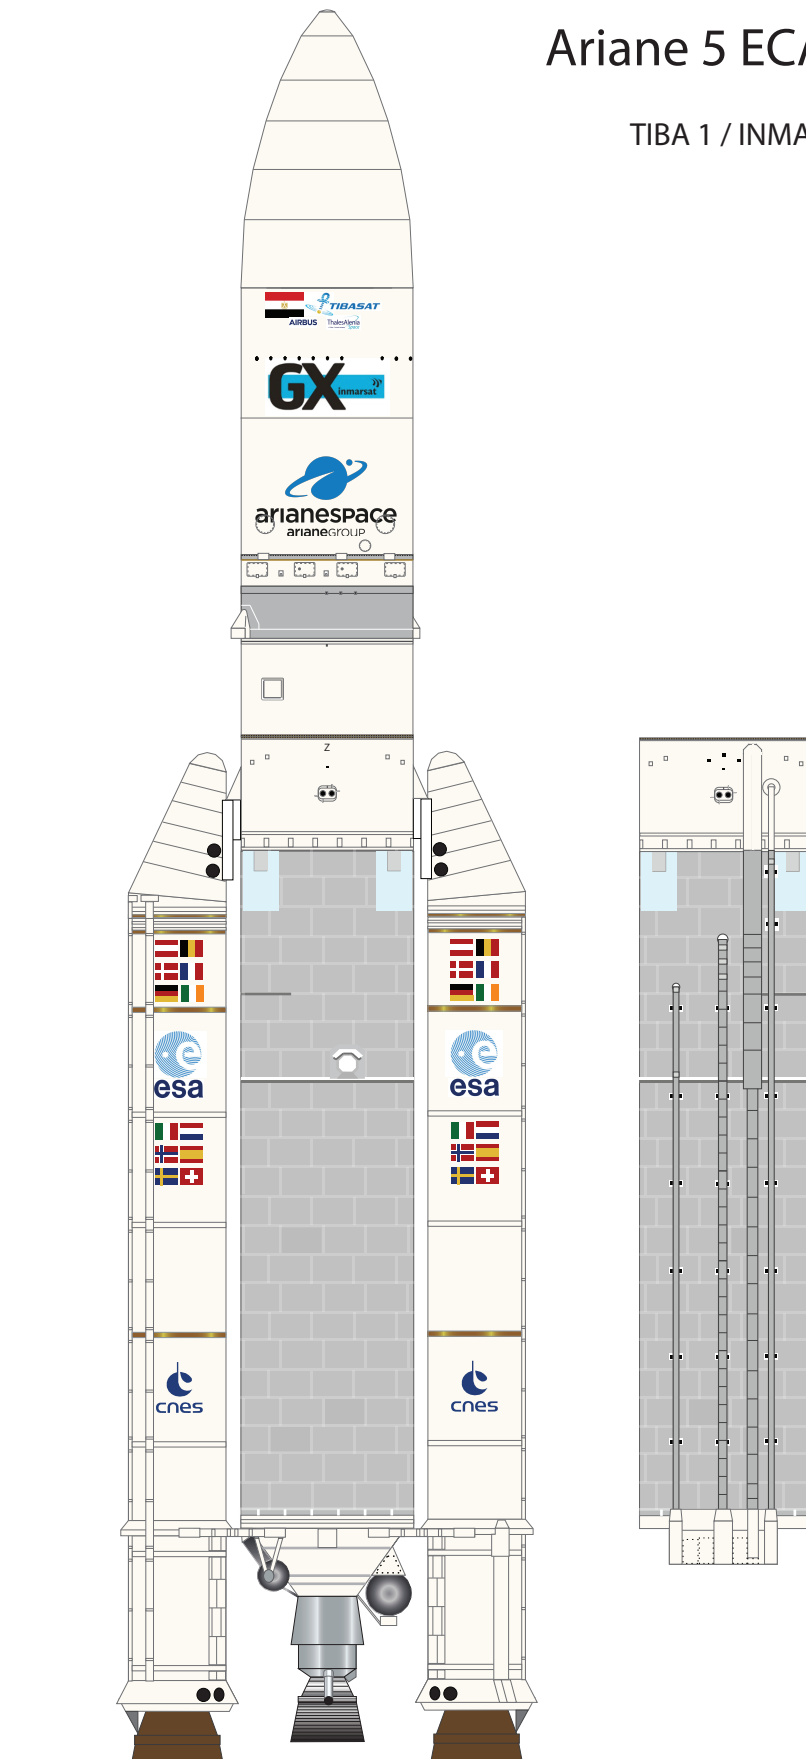

Ariane 5 Mission Cover

AXM Artwork

Ariane 5 ECA VA-250

TIBA 1 / INMARSAT GX5

1 cm
1 inch

Ariane 5 Fairing

Print on Cardstock (110 lb)

1:96 Scale

1 cm
1 inch

Ariane 5 - ECA VA-250 Fairing

Print on Cardstock (110 lb)

1:96 Scale

Line indicates where both ends of gray band meet

1 cm
1 inch

Ariane 5 Core (ECA, ES) Interstage

Print on Cardstock (110 lb)

1:96 Scale

1 cm
1 inch

Ariane 5 Core (ECA, ES)

1:96 Scale

Print on Cardstock (110 lb)

1 cm
1 inch

Ariane 5 Core (ECA, ES) Engine section

Print on Cardstock (110 lb)

1:96 Scale

Hydraulic Tank

Helium Reservoir

Use marble or tin foil (match ball size)

Liquid Helium Reservoir

Use marble or tin foil (match ball size)

Ariane 5 Core (ECA, ES) Engine section (Vulcain 2)

Print on Cardstock (110 lb)