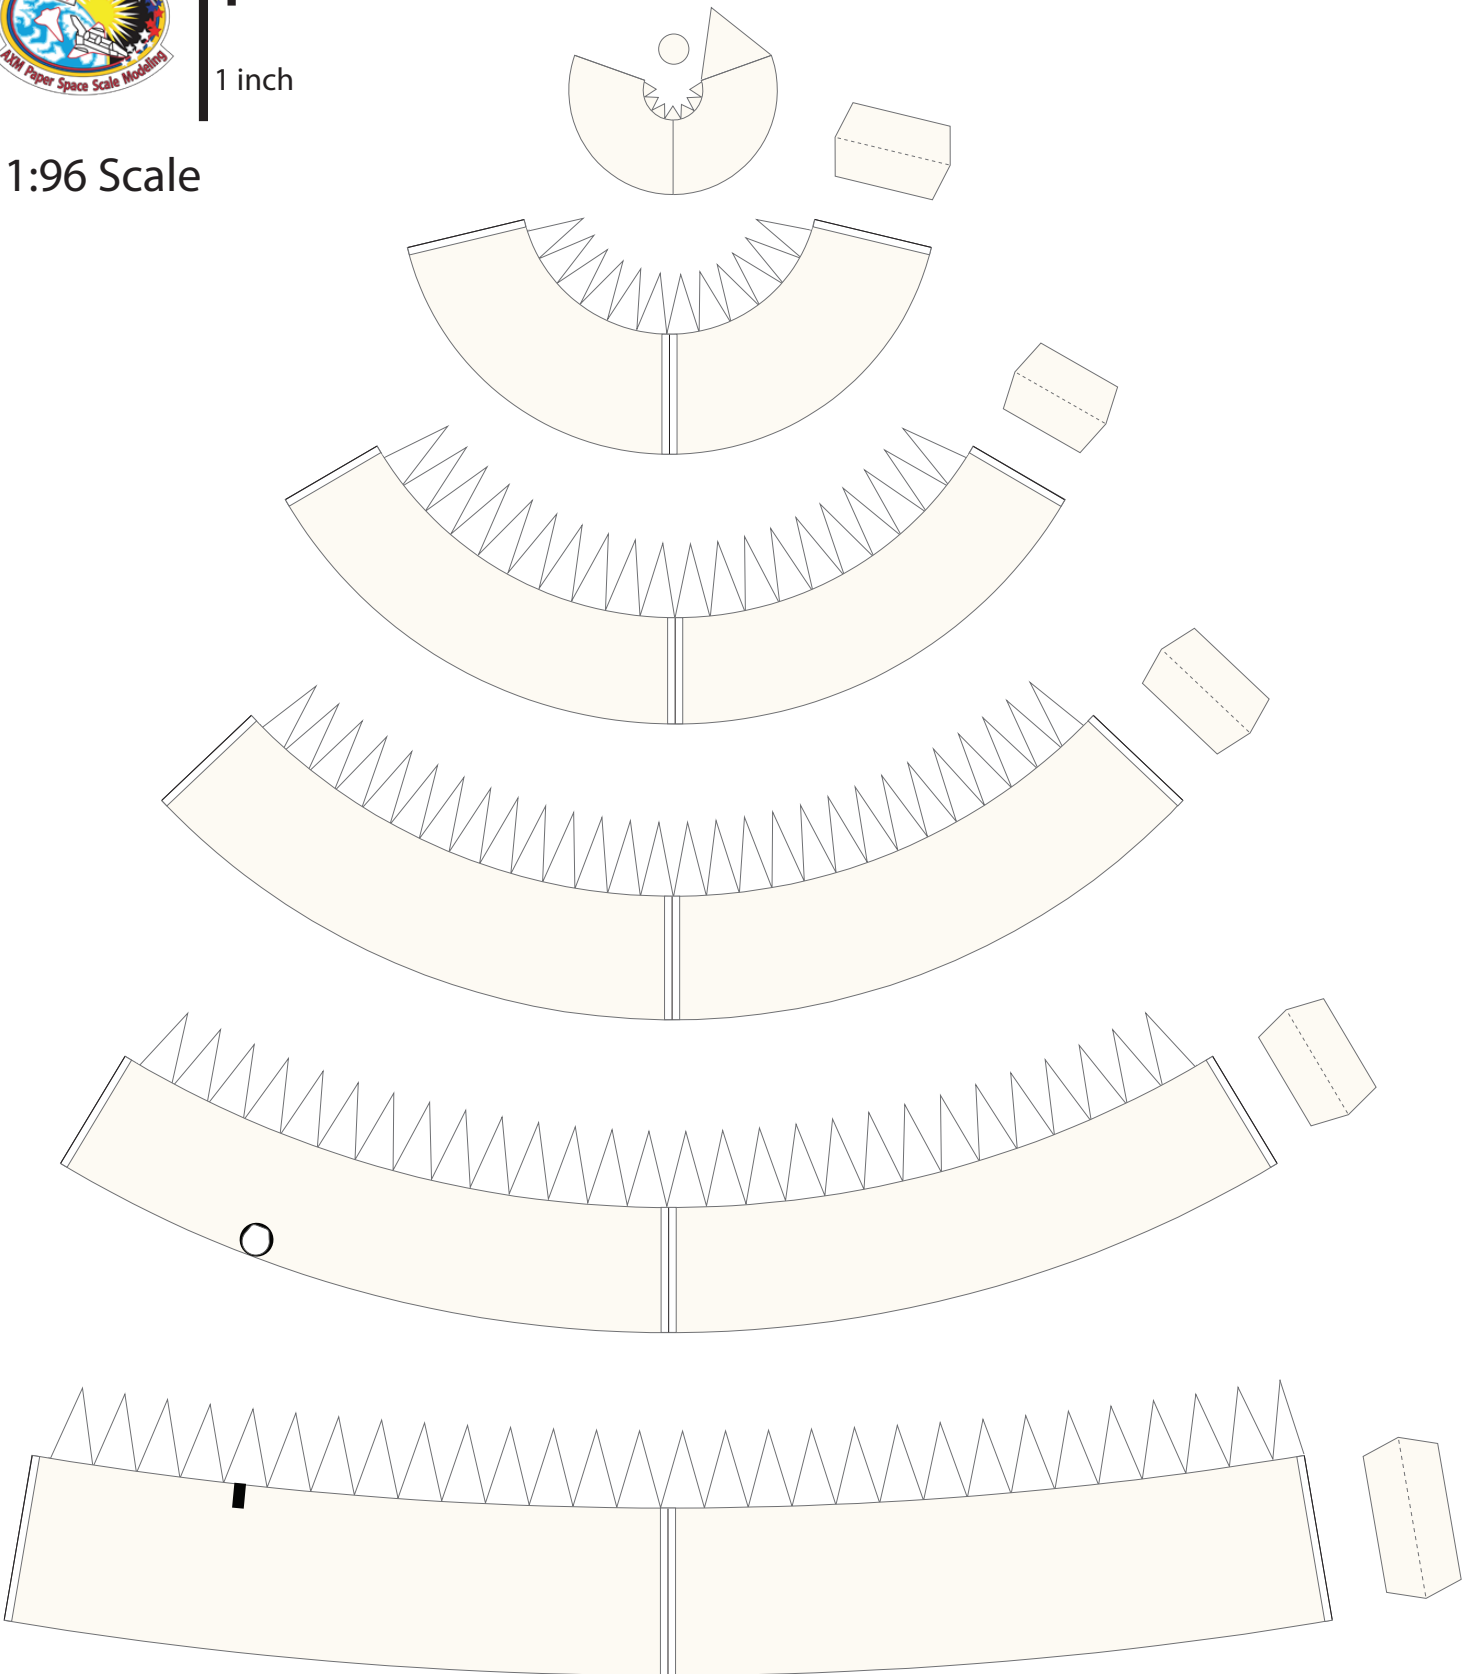

Ariane 5 Mission Cover

AXM Artwork

Ariane 5 ECA VA-250

TIBA 1 / INMARSAT GX5

1 cm
1 inch

Ariane 5 Fairing

Print on Cardstock (110 lb)

1:96 Scale

1 cm
1 inch

Ariane 5 - ECA VA-250 Fairing

Print on Cardstock (110 lb)

1:96 Scale

Line indicates where both ends of gray band meet

1 cm
1 inch

Ariane 5 Core (ECA, ES) Interstage

Print on Cardstock (110 lb)

1:96 Scale

1 cm
1 inch

Ariane 5 Core (ECA, ES)

1:96 Scale

Print on Cardstock (110 lb)

1 cm
1 inch

Ariane 5 Core (ECA, ES) Engine section

Print on Cardstock (110 lb)

1:96 Scale

Vulcain 2

Ariane 5 Core (ECA, ES) Umbilicals

Print on Cardstock (110 lb)

1 cm
1 inch

Ariane 5 (GS, ECA, ES) Solid Rocket Booster

Print on Cardstock (110 lb)

1:96 Scale