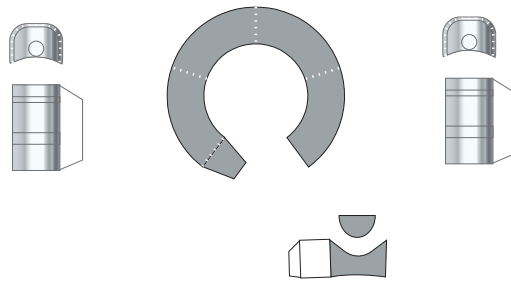

Ariane 5 Core (ECA, ES) Engine section (Vulcain 2)

Print on Cardstock (110 lb)

1:96 Scale