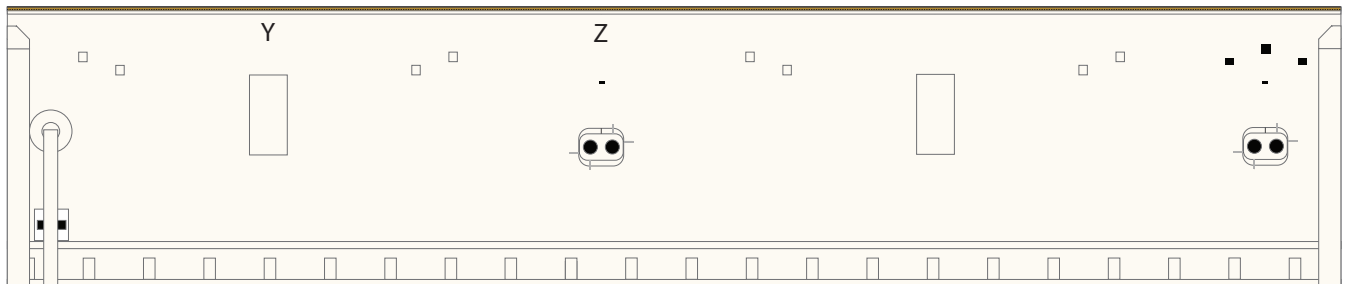

1 cm
1 inch

Ariane 5 - ECA VA-250 Fairing

Print on Cardstock (110 lb)

1:96 Scale

Line indicates where both ends of gray band meet

1 cm
1 inch

Ariane 5 Core (ECA, ES) Interstage

Print on Cardstock (110 lb)

1:96 Scale

1 cm
1 inch

Ariane 5 Core (ECA, ES)

1:96 Scale

Print on Cardstock (110 lb)

1 cm
1 inch

Ariane 5 Core (ECA, ES) Engine section

Print on Cardstock (110 lb)