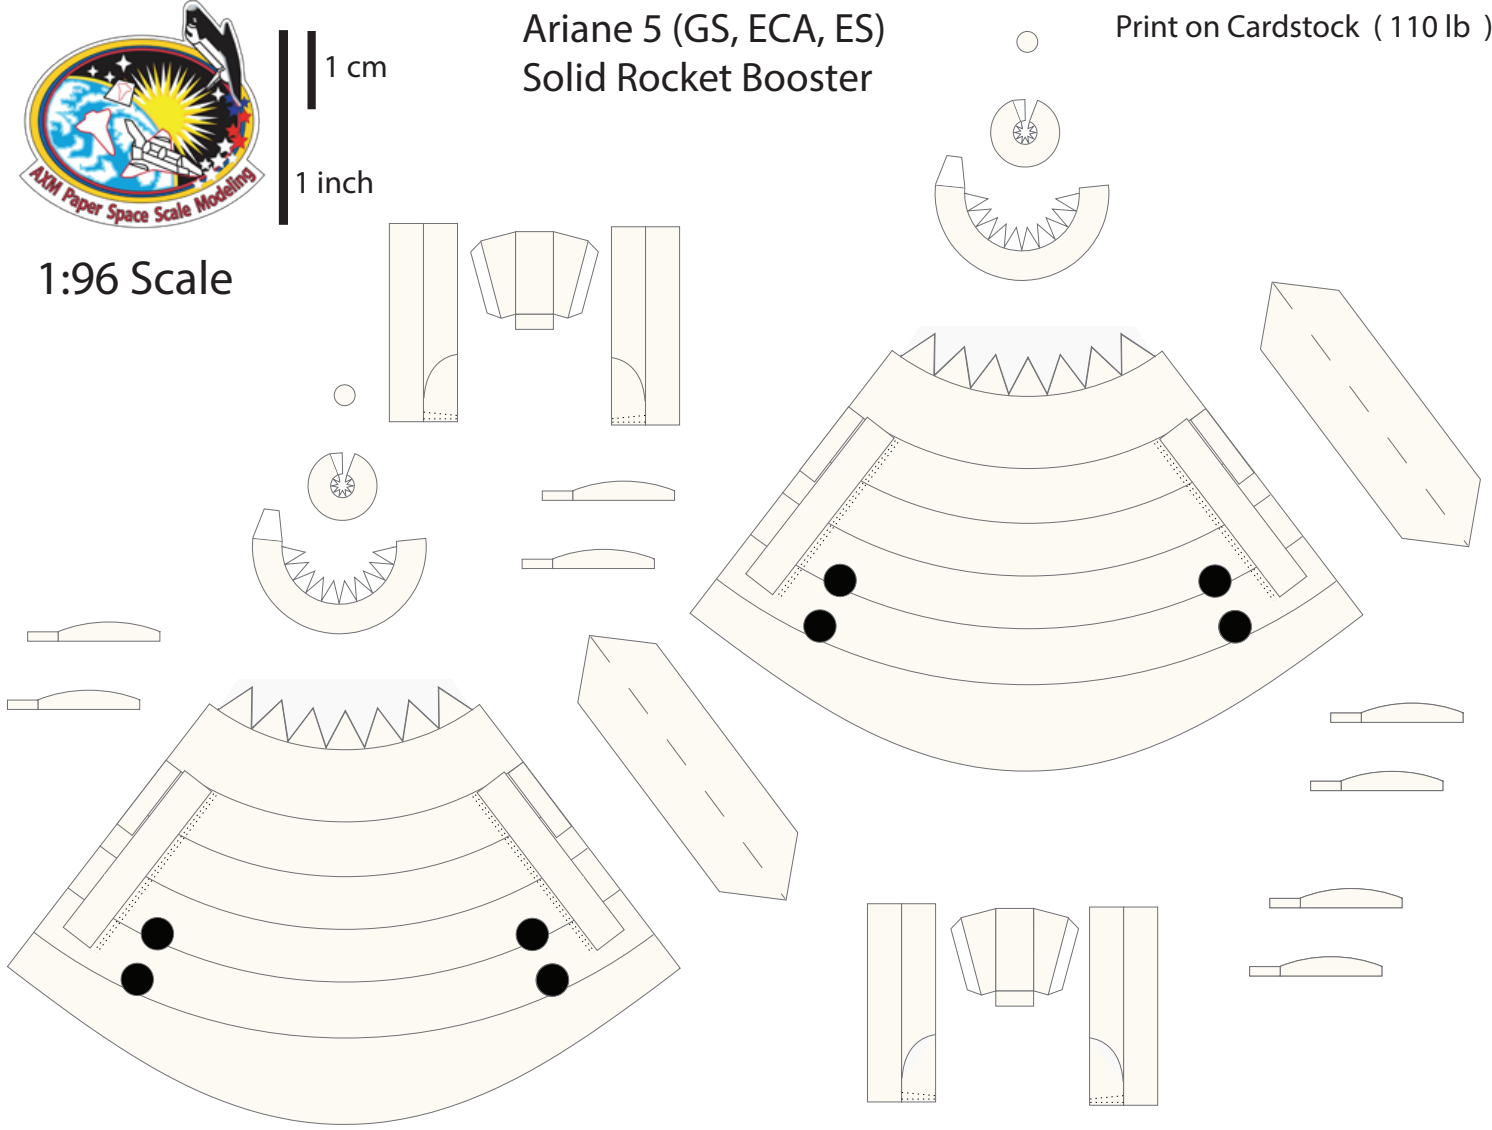

1 cm
1 inch

Ariane 5 - ECA VA-250 Fairing

Print on Cardstock (110 lb)

1:96 Scale

Line indicates where both ends of gray band meet

1 cm
1 inch

Ariane 5 Core (ECA, ES) Interstage

Print on Cardstock (110 lb)

1:96 Scale

1 cm
1 inch

Ariane 5 Core (ECA, ES)

1:96 Scale

Print on Cardstock (110 lb)

1 cm
1 inch

Ariane 5 Core (ECA, ES) Engine section

Print on Cardstock (110 lb)

1:96 Scale

Vulcain 2

Ariane 5 Core (ECA, ES) Umbilicals

Print on Cardstock (110 lb)

1 cm
1 inch

Ariane 5 (GS, ECA, ES) Solid Rocket Booster

Print on Cardstock (110 lb)

1:96 Scale