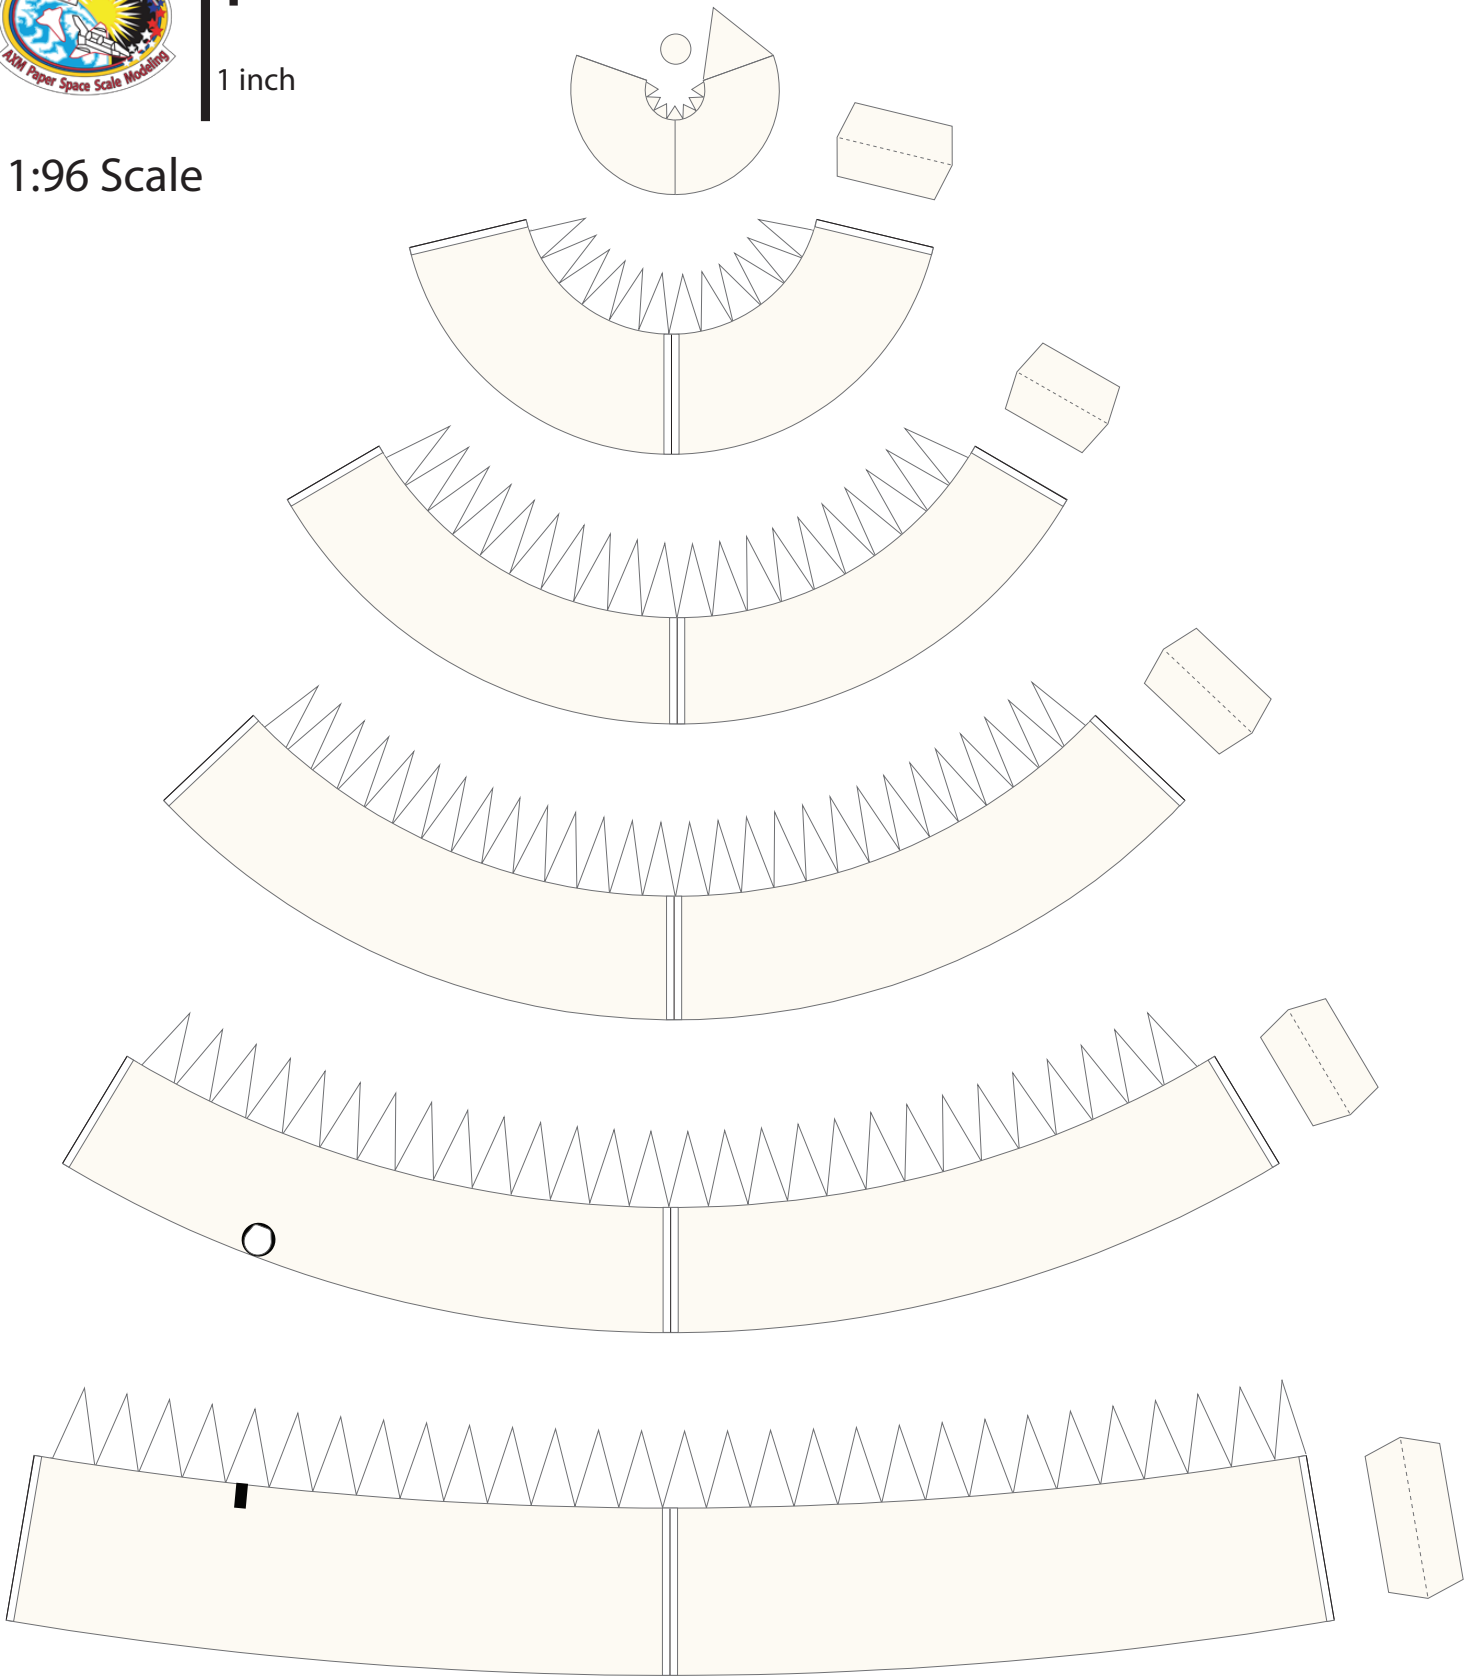

1 cm
1 inch

Ariane 5 Fairing

Print on Cardstock (110 lb)

1:96 Scale

1 cm
1 inch

Ariane 5 - ECA VA-251 Fairing

Print on Cardstock (110 lb)

1:96 Scale

Line indicates where both ends of gray band meet

1 cm
1 inch

Ariane 5 Core (ECA, ES) Interstage

Print on Cardstock (110 lb)

1:96 Scale

1 cm
1 inch

Ariane 5 Core (ECA, ES)

1:96 Scale

Print on Cardstock (110 lb)

1 cm
1 inch

Ariane 5 Core (ECA, ES) Engine section

Print on Cardstock (110 lb)

1:96 Scale

Hydraulic Tank

Helium Reservoir

Use marble or tin foil (match ball size)

Liquid Helium Reservoir

Use marble or tin foil (match ball size)

Ariane 5 Core (ECA, ES) Engine section (Vulcain 2)

Print on Cardstock (110 lb)

1:96 Scale

Vulcain 2

Ariane 5 Core (ECA, ES) Umbilicals

Print on Cardstock (110 lb)