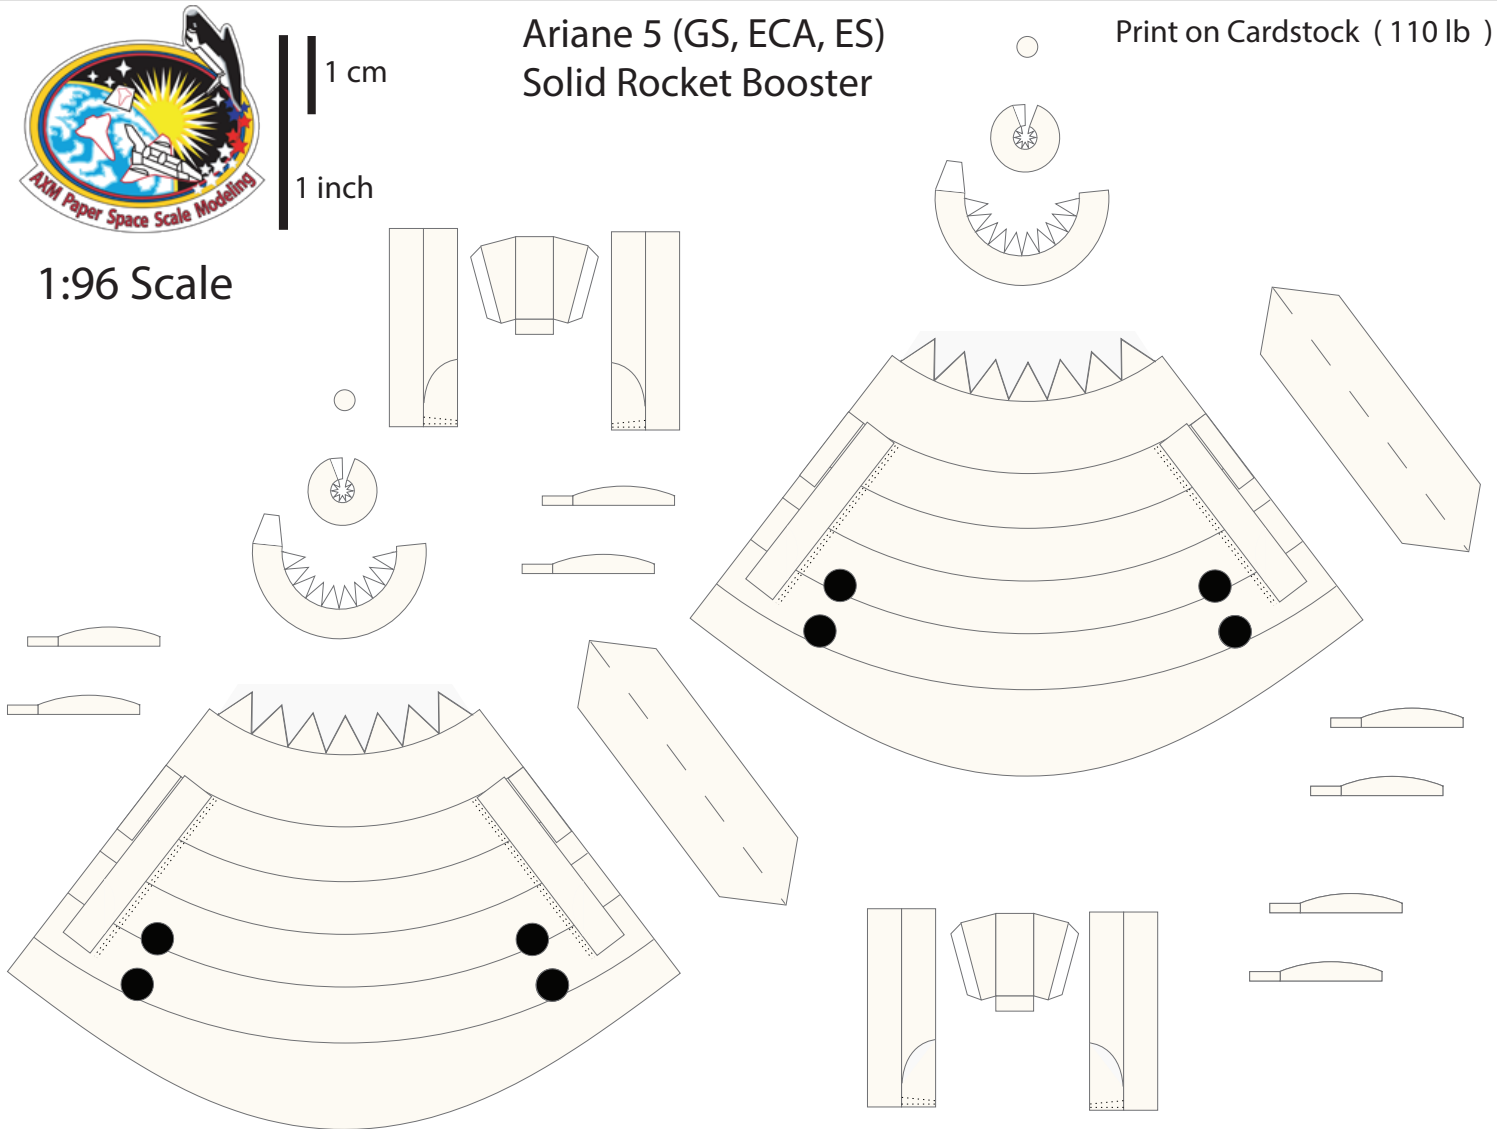

Ariane 5 (GS, ECA, ES) Solid Rocket Booster

Print on Cardstock (110 lb)

1:96 Scale