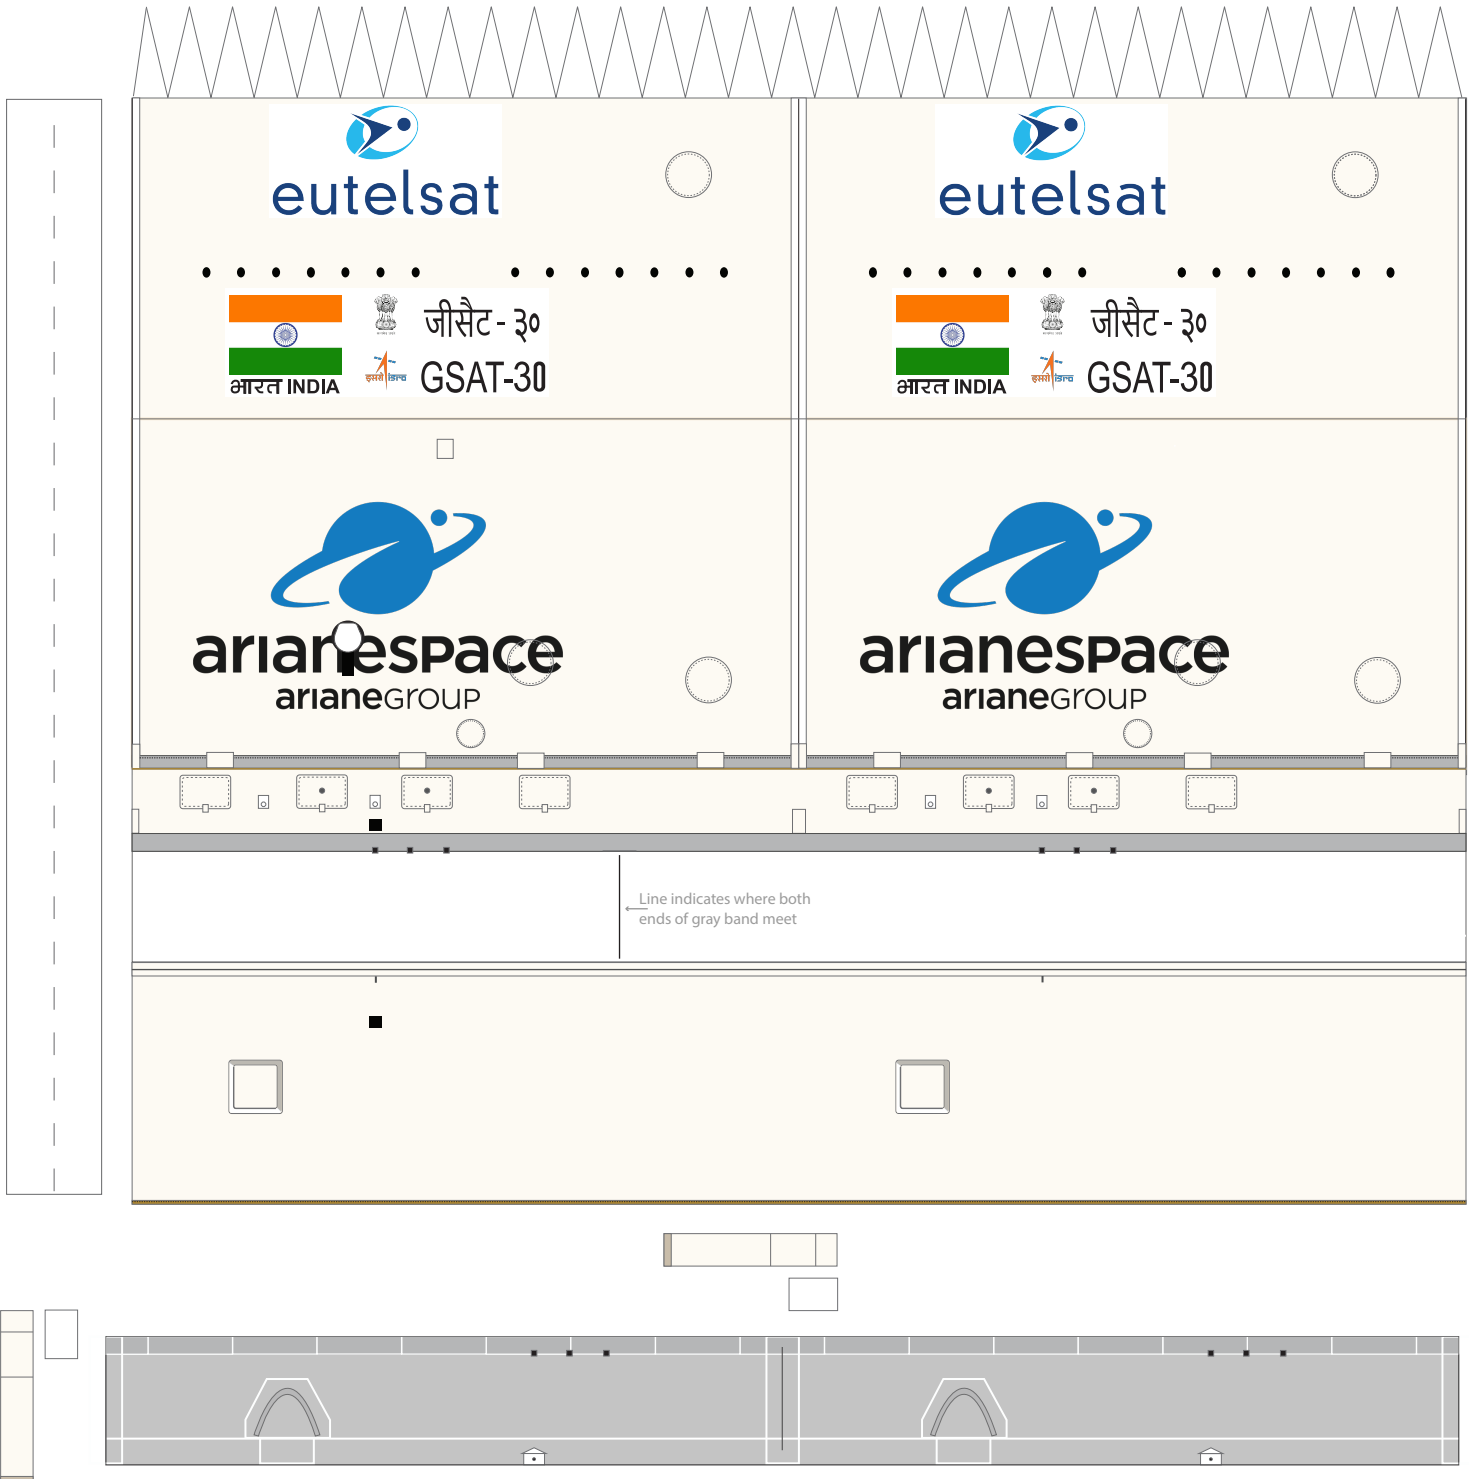

1 cm
1 inch

Ariane 5 Fairing

Print on Cardstock (110 lb)

1:96 Scale

1 cm
1 inch

Ariane 5 - ECA VA-251 Fairing

Print on Cardstock (110 lb)

1:96 Scale

Line indicates where both ends of gray band meet

1 cm
1 inch

Ariane 5 Core (ECA, ES) Interstage

Print on Cardstock (110 lb)

1:96 Scale

1 cm
1 inch

Ariane 5 Core (ECA, ES)

1:96 Scale