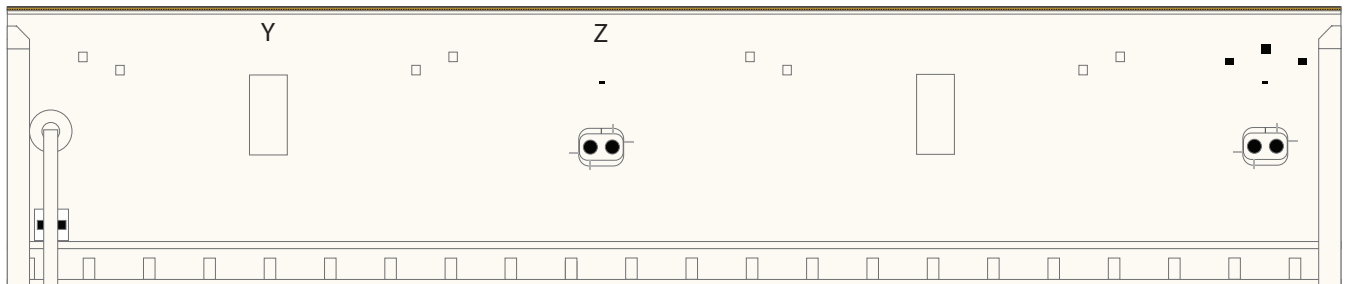

1 cm
1 inch

Ariane 5 Fairing

Print on Cardstock (110 lb)

1:96 Scale

1 cm
1 inch

Ariane 5 - ECA VA-251 Fairing

Print on Cardstock (110 lb)

1:96 Scale

Line indicates where both ends of gray band meet

1 cm
1 inch

Ariane 5 Core (ECA, ES) Interstage

Print on Cardstock (110 lb)

1:96 Scale

1 cm
1 inch

Ariane 5 Core (ECA, ES)

1:96 Scale