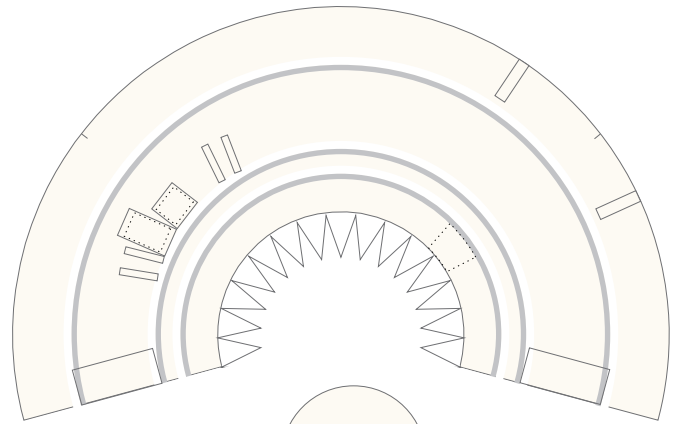

1 cm
1 inch

Ariane 5 Core (ECA, ES) Interstage

Print on Cardstock (110 lb)

1:96 Scale

1 cm
1 inch

Ariane 5 Core (ECA, ES)

1:96 Scale

Print on Cardstock (110 lb)

1 cm
1 inch

Ariane 5 Core (ECA, ES) Engine section

Print on Cardstock (110 lb)

1:96 Scale

Hydraulic Tank

Helium Reservoir

Use marble or tin foil (match ball size)

Liquid Helium Reservoir

Use marble or tin foil (match ball size)

Ariane 5 Core (ECA, ES) Engine section (Vulcain 2)

Print on Cardstock (110 lb)

1:96 Scale

Vulcain 2

Ariane 5 Core (ECA, ES) Umbilicals

Print on Cardstock (110 lb)

SRB attachment cover

SRB attachment cover

1 cm
1 inch

Ariane 5 (GS, ECA, ES) Solid Rocket Booster

Print on Cardstock (110 lb)

1:96 Scale

1 cm
1 inch

1:96 Scale

Ariane 5 GS, ECA, ES Solid Rocket Booster (EAP P241)