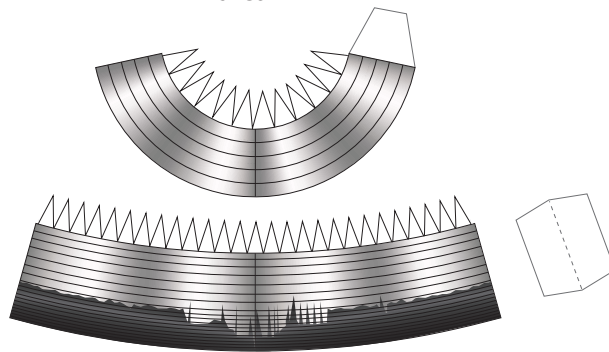

1 cm
1 inch

Ariane 5 Core (ECA, ES) Engine section

Print on Cardstock (110 lb)

1:96 Scale

Hydraulic Tank

Helium Reservoir

Use marble or tin foil (match ball size)

Liquid Helium Reservoir

Use marble or tin foil (match ball size)

Ariane 5 Core (ECA, ES) Engine section (Vulcain 2)

Print on Cardstock (110 lb)

1:96 Scale

Vulcain 2

Ariane 5 Core (ECA, ES) Umbilicals

Print on Cardstock (110 lb)

SRB attachment cover

SRB attachment cover

1 cm
1 inch

Ariane 5 (GS, ECA, ES) Solid Rocket Booster

Print on Cardstock (110 lb)

1:96 Scale

1 cm
1 inch

1:96 Scale

Ariane 5 GS, ECA, ES Solid Rocket Booster (EAP P241)