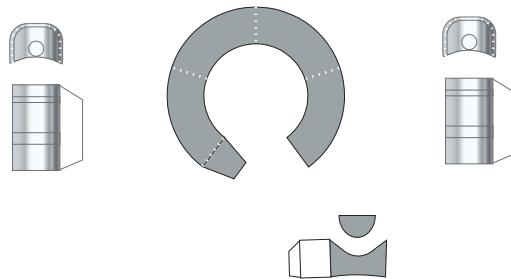

1 cm
1 inch

Ariane 5 Core (ECA, ES) Engine section

Print on Cardstock (110 lb)

1:96 Scale

Hydraulic Tank

Helium Reservoir

Use marble or tin foil (match ball size)

Liquid Helium Reservoir

Use marble or tin foil (match ball size)

Ariane 5 Core (ECA, ES) Engine section (Vulcain 2)

Print on Cardstock (110 lb)

1:96 Scale

Vulcain 2

Ariane 5 Core (ECA, ES) Umbilicals

Print on Cardstock (110 lb)

SRB attachment cover

SRB attachment cover

1 cm
1 inch

Ariane 5 (GS, ECA, ES) Solid Rocket Booster

Print on Cardstock (110 lb)

1:96 Scale

1 cm
1 inch

1:96 Scale

Ariane 5 GS, ECA, ES Solid Rocket Booster (EAP P241)