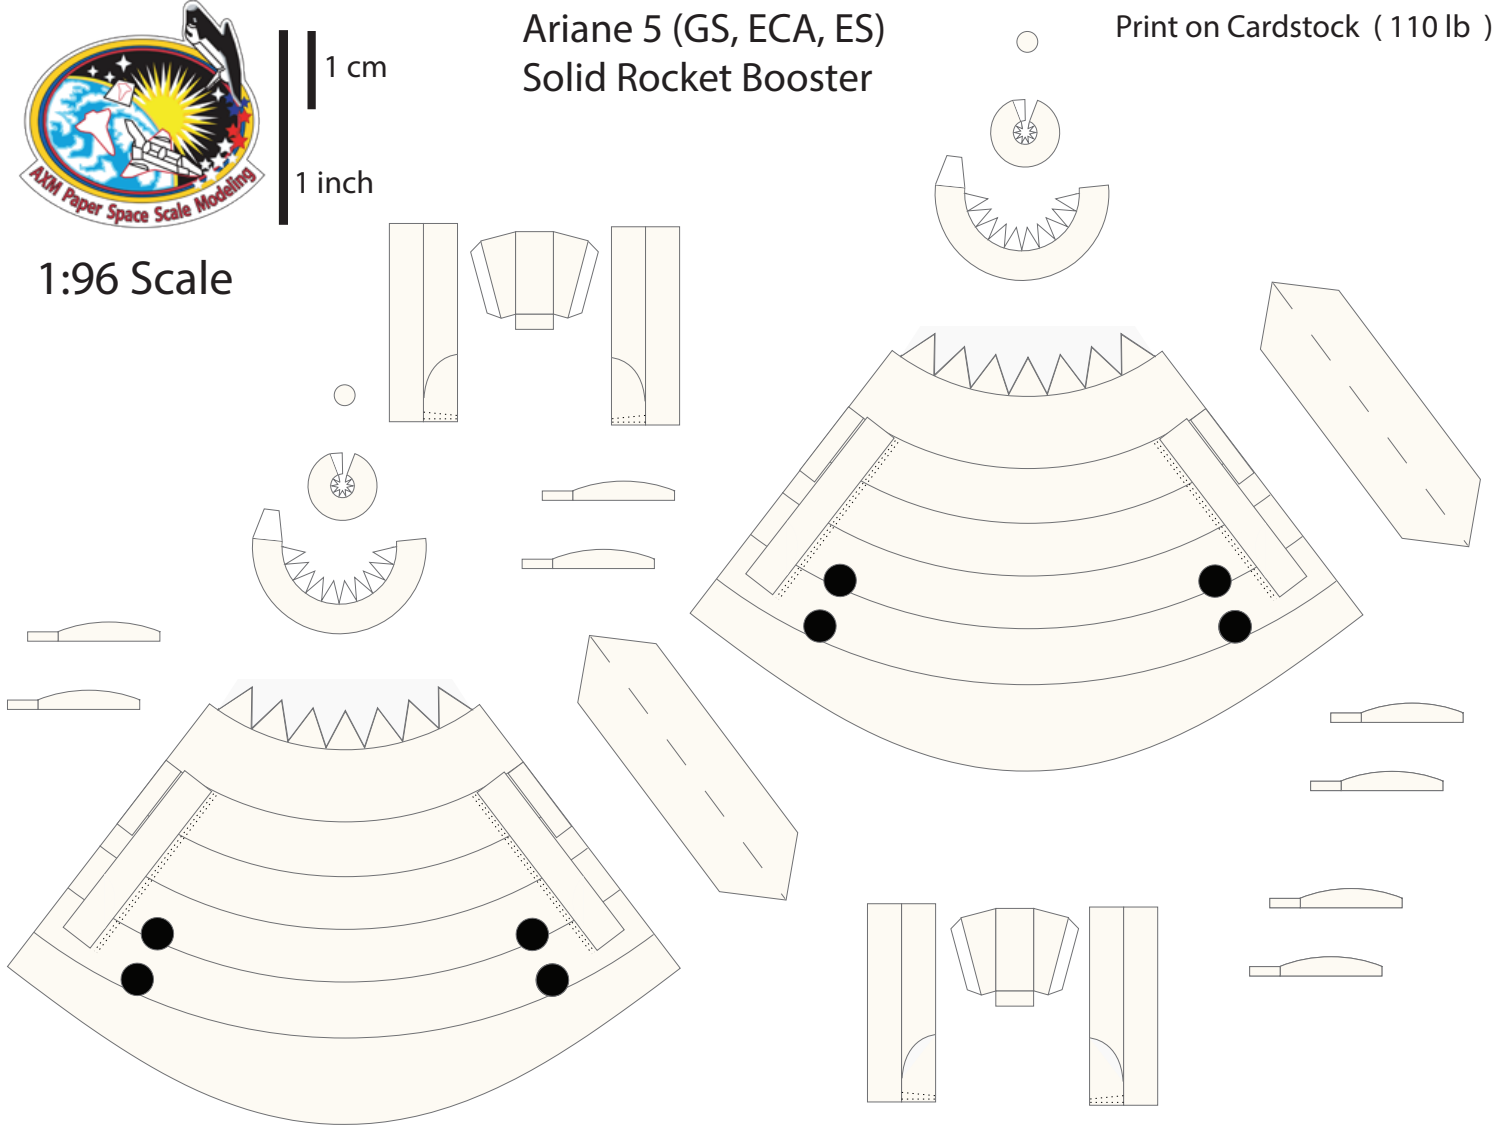

1 cm
1 inch

Ariane 5 Fairing

Print on Cardstock (110 lb)

1:96 Scale

1 cm
1 inch

Ariane 5 - ECA VA-252 Fairing

Print on Cardstock (110 lb)

1:96 Scale

Use marble or tin foil (match ball size)

Ariane 5 Core (ECA, ES) Engine section (Vulcain 2)

Print on Cardstock (110 lb)

1:96 Scale

Vulcain 2

Ariane 5 Core (ECA, ES) Umbilicals

Print on Cardstock (110 lb)

SRB attachment cover

SRB attachment cover

1 cm
1 inch

Ariane 5 (GS, ECA, ES) Solid Rocket Booster

Print on Cardstock (110 lb)

1:96 Scale

1 cm
1 inch

1:96 Scale

Ariane 5 GS, ECA, ES Solid Rocket Booster (EAP P241)