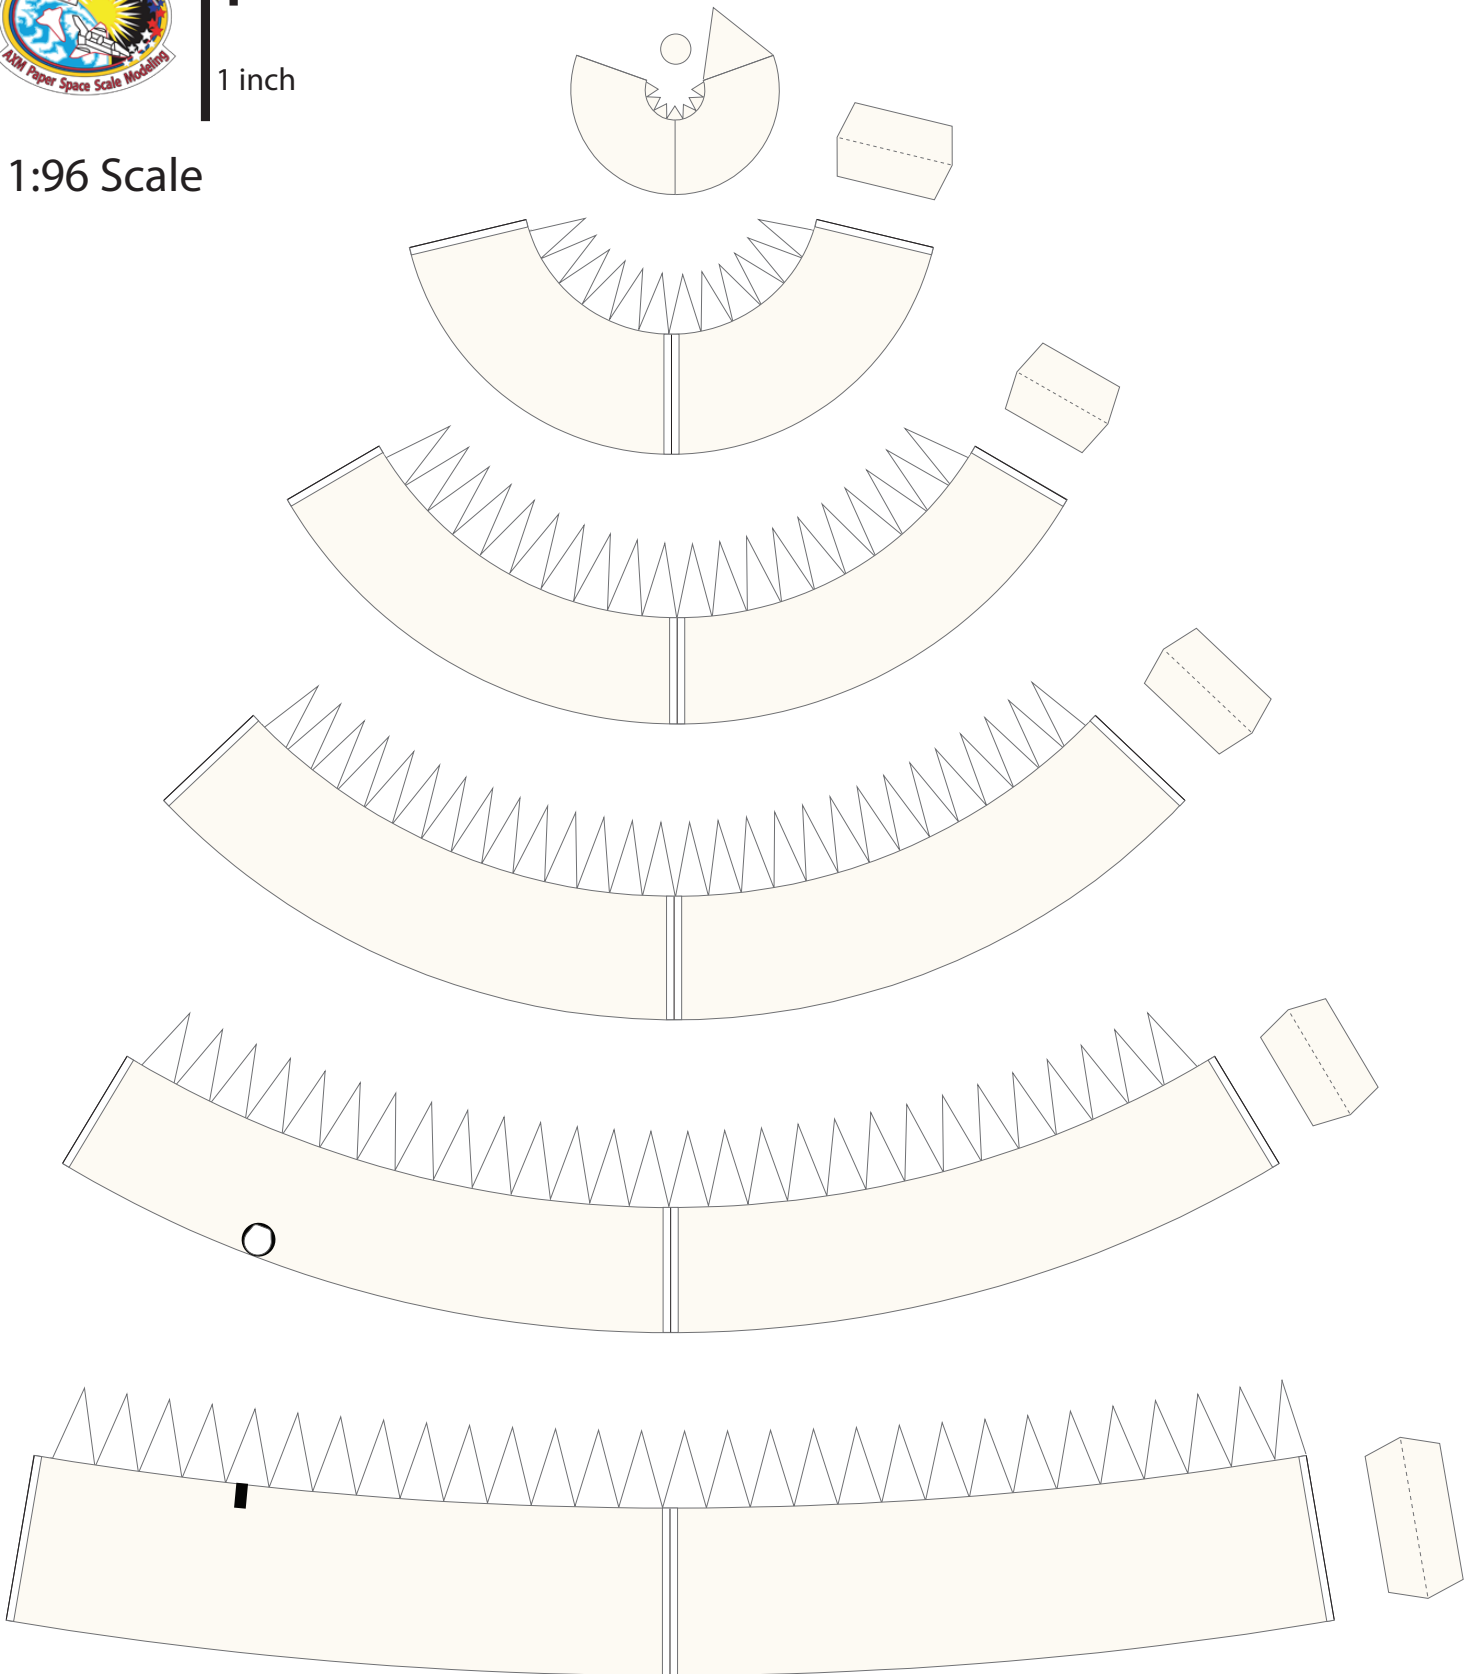

1 cm
1 inch

Ariane 5 Fairing

Print on Cardstock (110 lb)

1:96 Scale

1 cm
1 inch

Ariane 5 - ECA VA-252 Fairing

Print on Cardstock (110 lb)

1:96 Scale

1 cm
1 inch

Ariane 5 Core (ECA, ES) Interstage

Print on Cardstock (110 lb)

1:96 Scale

1 cm
1 inch

Ariane 5 Core (ECA, ES)

1:96 Scale

Print on Cardstock (110 lb)

1 cm
1 inch

Ariane 5 Core (ECA, ES) Engine section

Print on Cardstock (110 lb)

1:96 Scale

Hydraulic Tank

Helium Reservoir

Use marble or tin foil (match ball size)

Liquid Helium Reservoir

Use marble or tin foil (match ball size)

Ariane 5 Core (ECA, ES) Engine section (Vulcain 2)

Print on Cardstock (110 lb)

1:96 Scale

Vulcain 2

Ariane 5 Core (ECA, ES) Umbilicals

Print on Cardstock (110 lb)

SRB attachment cover