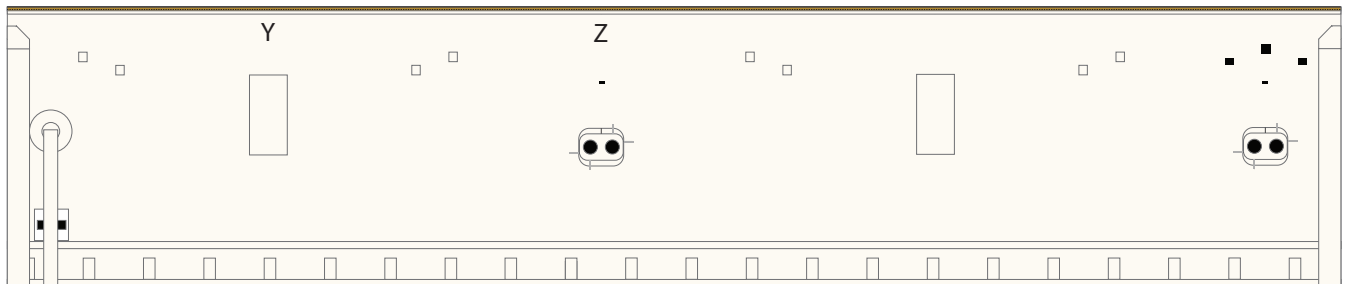

1 cm
1 inch

Ariane 5 Fairing

Print on Cardstock (110 lb)

1:96 Scale

1 cm
1 inch

Ariane 5 - ECA VA-252 Fairing

Print on Cardstock (110 lb)

1:96 Scale

1 cm
1 inch

Ariane 5 Core (ECA, ES) Interstage

Print on Cardstock (110 lb)

1:96 Scale

1 cm
1 inch

Ariane 5 Core (ECA, ES)

1:96 Scale

Print on Cardstock (110 lb)

1 cm
1 inch

Ariane 5 Core (ECA, ES) Engine section

Print on Cardstock (110 lb)

1:96 Scale

Hydraulic Tank

Helium Reservoir

Use marble or tin foil (match ball size)

Liquid Helium Reservoir

Use marble or tin foil (match ball size)

Ariane 5 Core (ECA, ES) Engine section (Vulcain 2)

Print on Cardstock (110 lb)

1:96 Scale

Vulcain 2

Ariane 5 Core (ECA, ES) Umbilicals

Print on Cardstock (110 lb)

SRB attachment cover