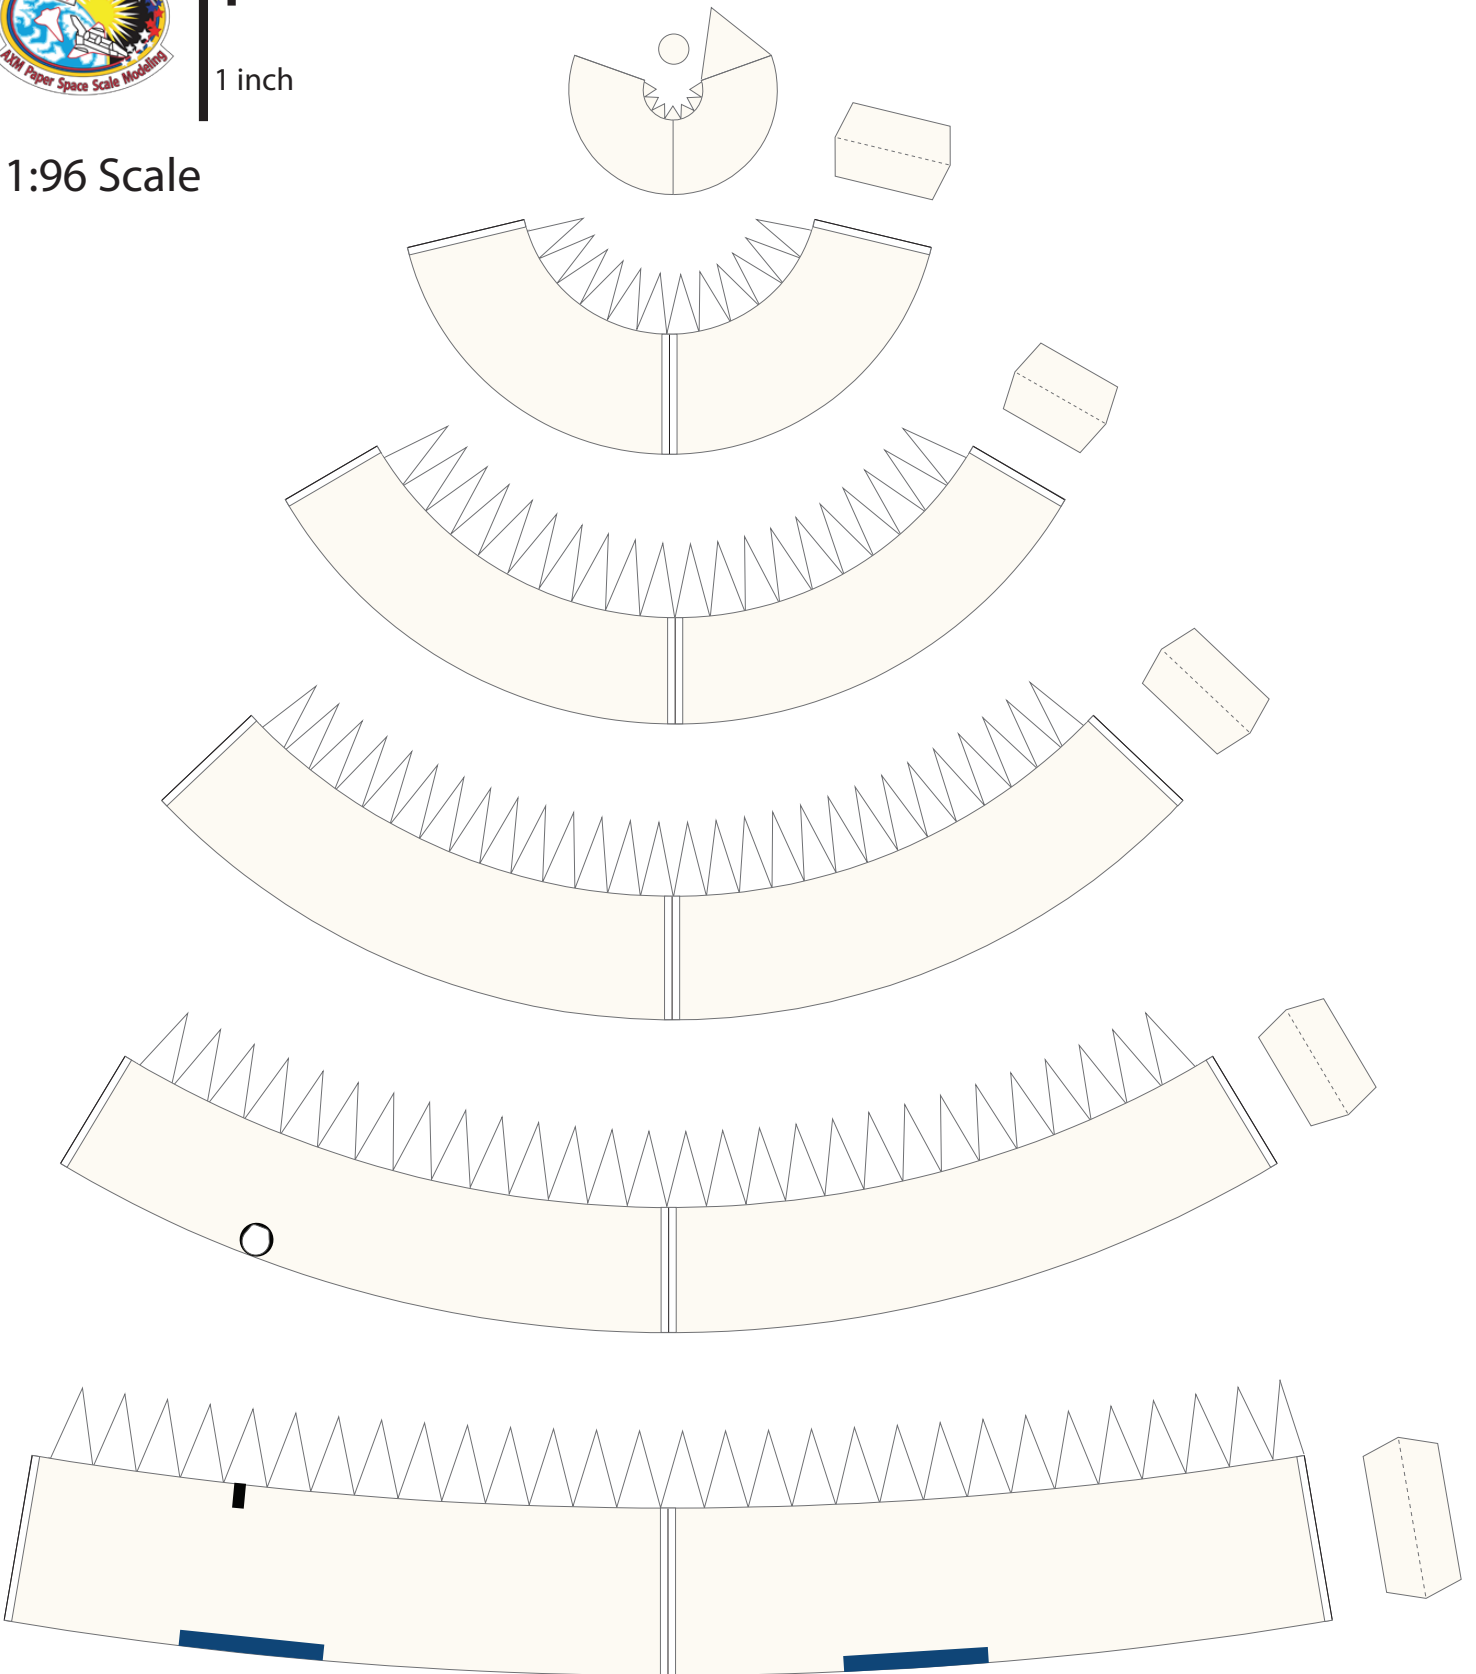

## Ariane 5 ES VA-244 Sat 23-24-25-26

1 cm  
1 inch

# Ariane V Fairing

Print on Cardstock ( 110 lb )

1:96 Scale

1 cm  
1 inch