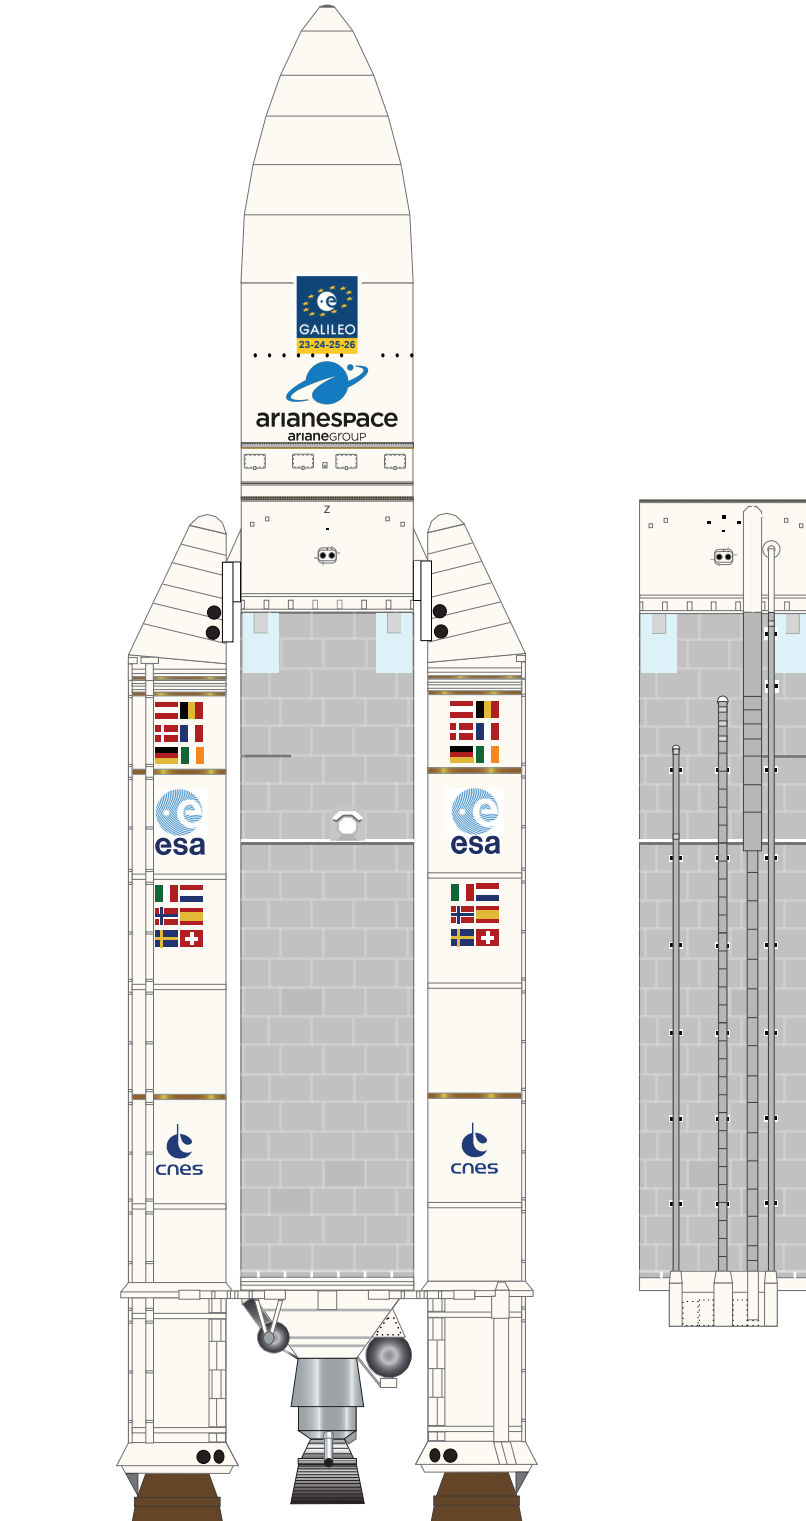

# Ariane 5 Mission Cover

AXM Artwork

## Ariane 5 ES VA-244 Sat 23-24-25-26

1 cm  
1 inch

# Ariane V Fairing

Print on Cardstock ( 110 lb )

1:96 Scale

1 cm  
1 inch

# Ariane 5 - ES (VA-244) Medium version fairing

Print on Cardstock ( 110 lb )

1:96 Scale

1 cm  
1 inch