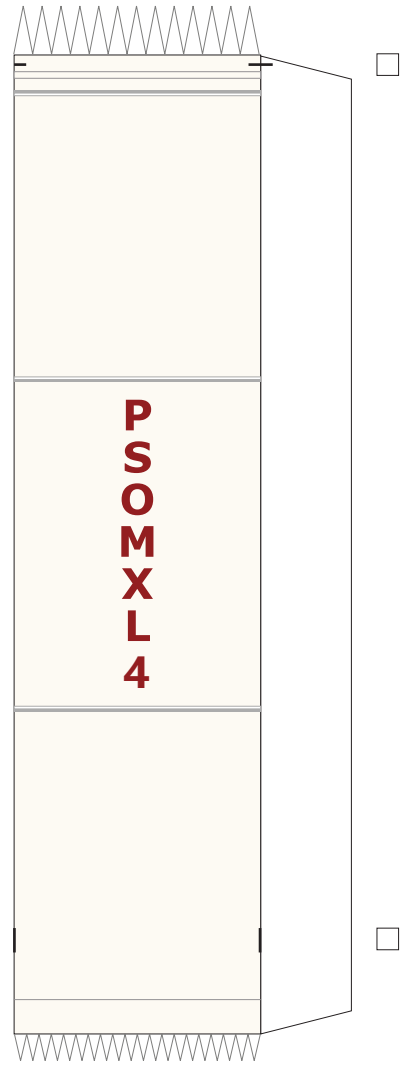

PSLV - C45

Print on Cardstock (110 lb)

EMISAT

1:96 Scale

1 cm
1 inch

PSLV - C45

Print on Cardstock (110 lb)

1:96 Scale

Print on Cardstock (110 lb)

1:96 Scale

1 cm

1 inch

1:96 Scale

PSLV-QL PSOMXL 1 3

Print on Cardstock (110 lb)

Back

Front

PSLV-QL PSOMXL 2 4

Print on Cardstock (110 lb)

1:96 Scale

Back

Front

PSLV-QL

SITVC

(Secondary Injection Thrust Vector Control)

Print on Cardstock (110 lb)

SITVC back

SITVC front

1:96 Scale

Front

Back