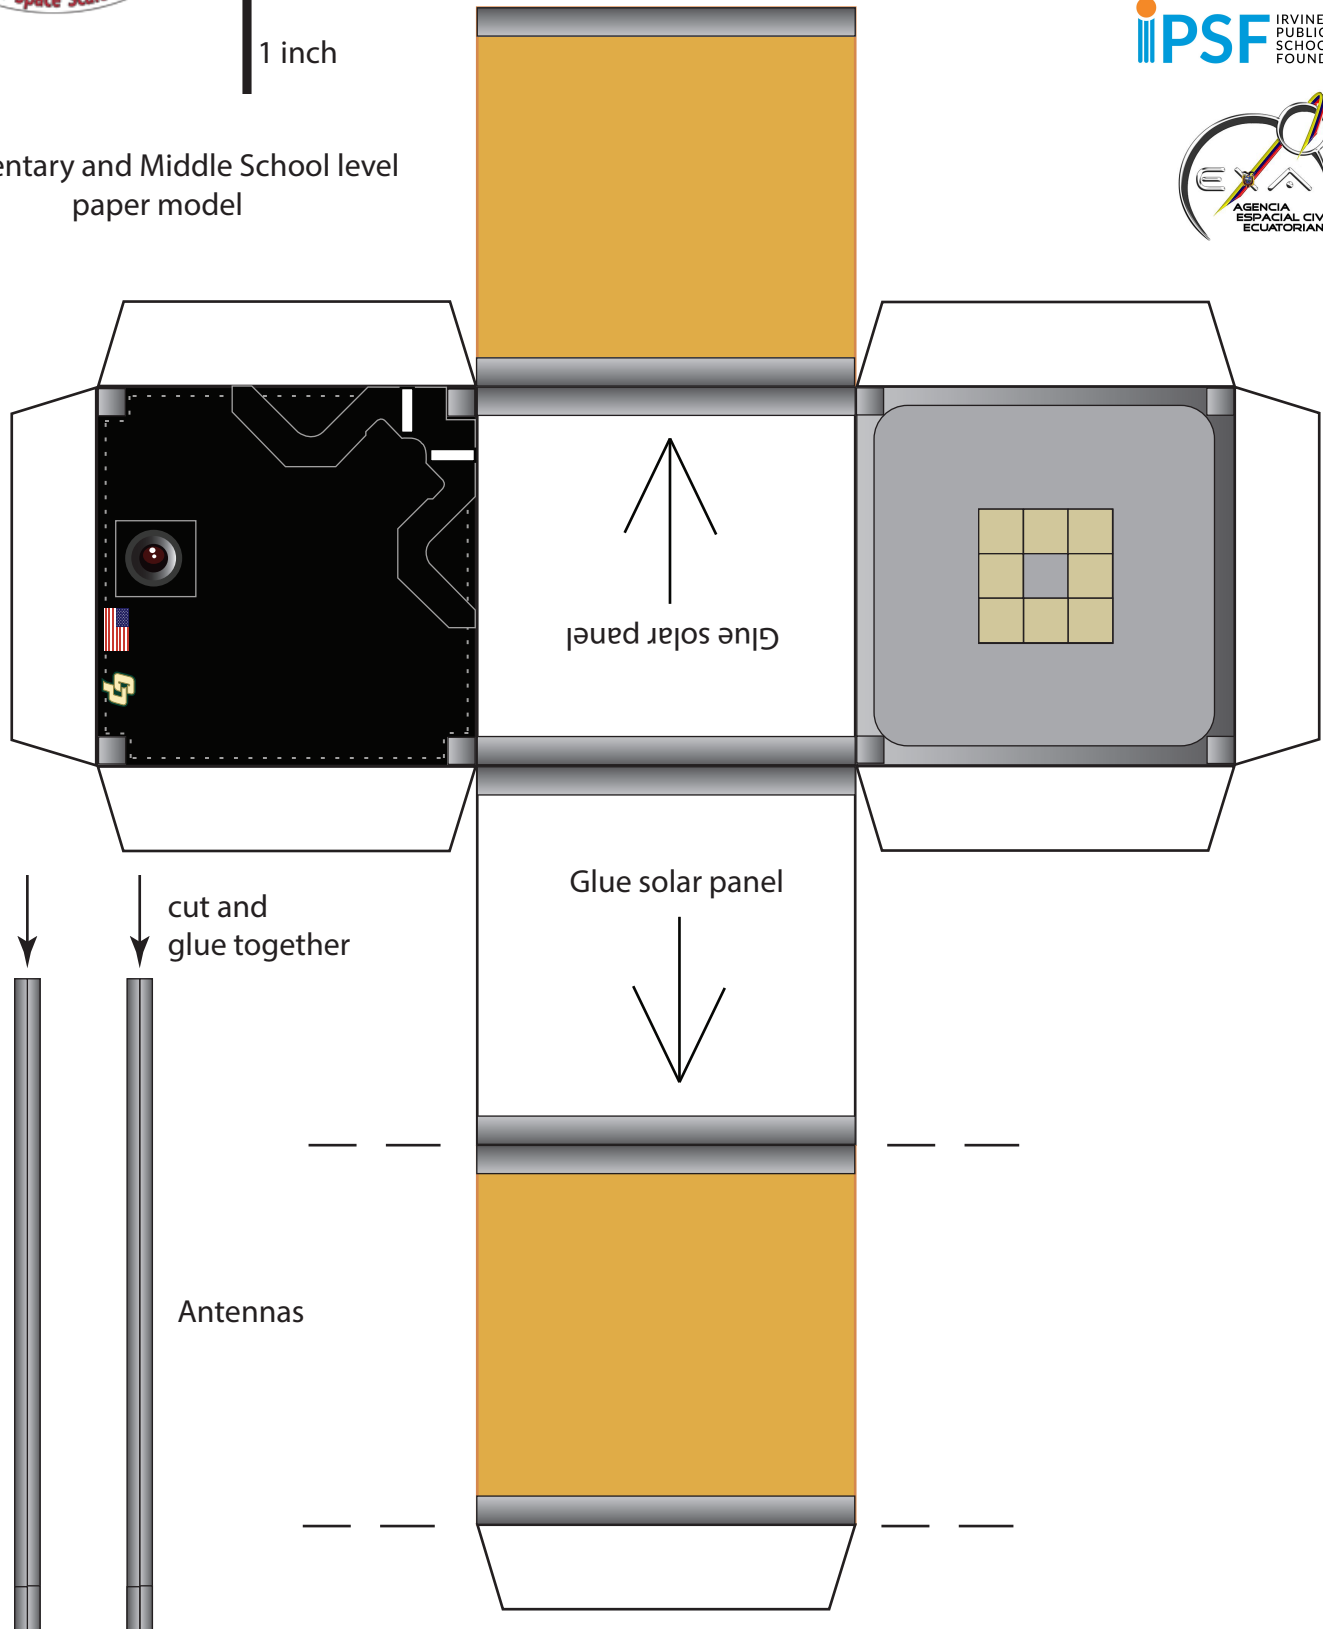

# IRVINE 01 CubeSat

Scale 1: 1/2

Cardstock 110 lbs (300 gms)

Elementary and Middle School level paper model

# IRVINE 01 CubeSat

Scale 1: 1/2

Cardstock 110 lbs (300 gms)

PRINT this page twice

Elementary and Middle School level  
paper model

BACK

FRONT