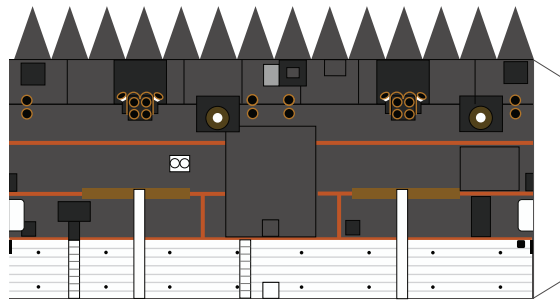

1 cm
1 inch

Progress MS-08

Print on Cardstock (110 lbs)

1:100 Scale

Phasoperekhod panels
(test radiators)

KURS-NA

KURS protection shields

KURS-1

KURS-2

Docking Probe

camera

Horizon sensors

Phased Array Antenna

Roll as indicated by the arrow and use as a connector with aft section of Zvezda