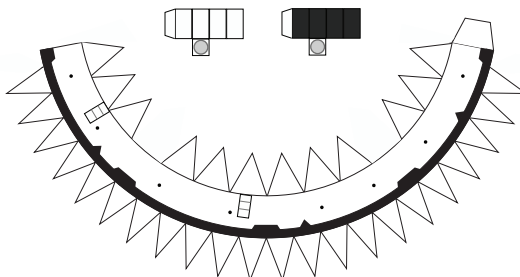

1 cm
1 inch

Progress MS-08

Print on Cardstock (110 lbs)

1:100 Scale

Phasoperekhod panels
(test radiators)

KURS-NA

KURS protection shields

KURS-1

KURS-2

Docking Probe

camera

Horizon sensors

Phased Array Antenna

Roll as indicated by the arrow and use as a connector with aft section of Zvezda