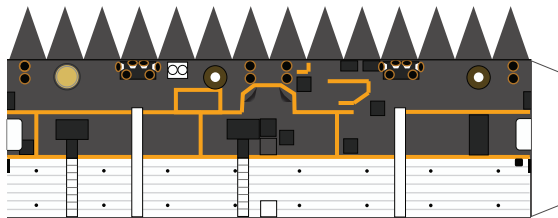

1 cm
1 inch

Soyuz MS-18 "Yu.A. Gagarin"

Print on Cardstock (110 lbs)

1:100 Scale

back
front
KURS-1

KURS-NA

KURS protection shields

camera

back
front
KURS-2

Parachute covers

Umbilicals

Periscope

Phased Array Antenna

Horizon sensors

Roll as indicated by the arrow
and use as a connector with
Rassvet