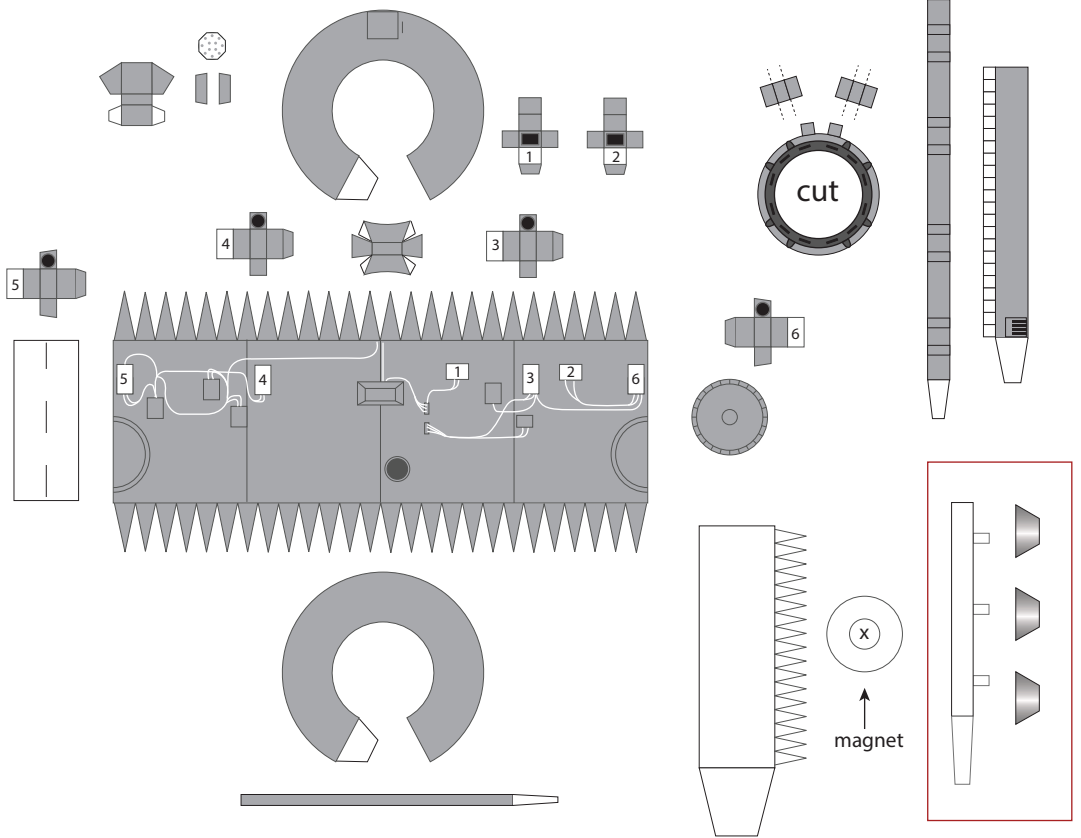

1 cm
1 inch

Shenzhou-12

Print on Cardstock (110 lbs)

1:100 Scale

Solar panels reference from Vincent Meens

Tianhe docking ring